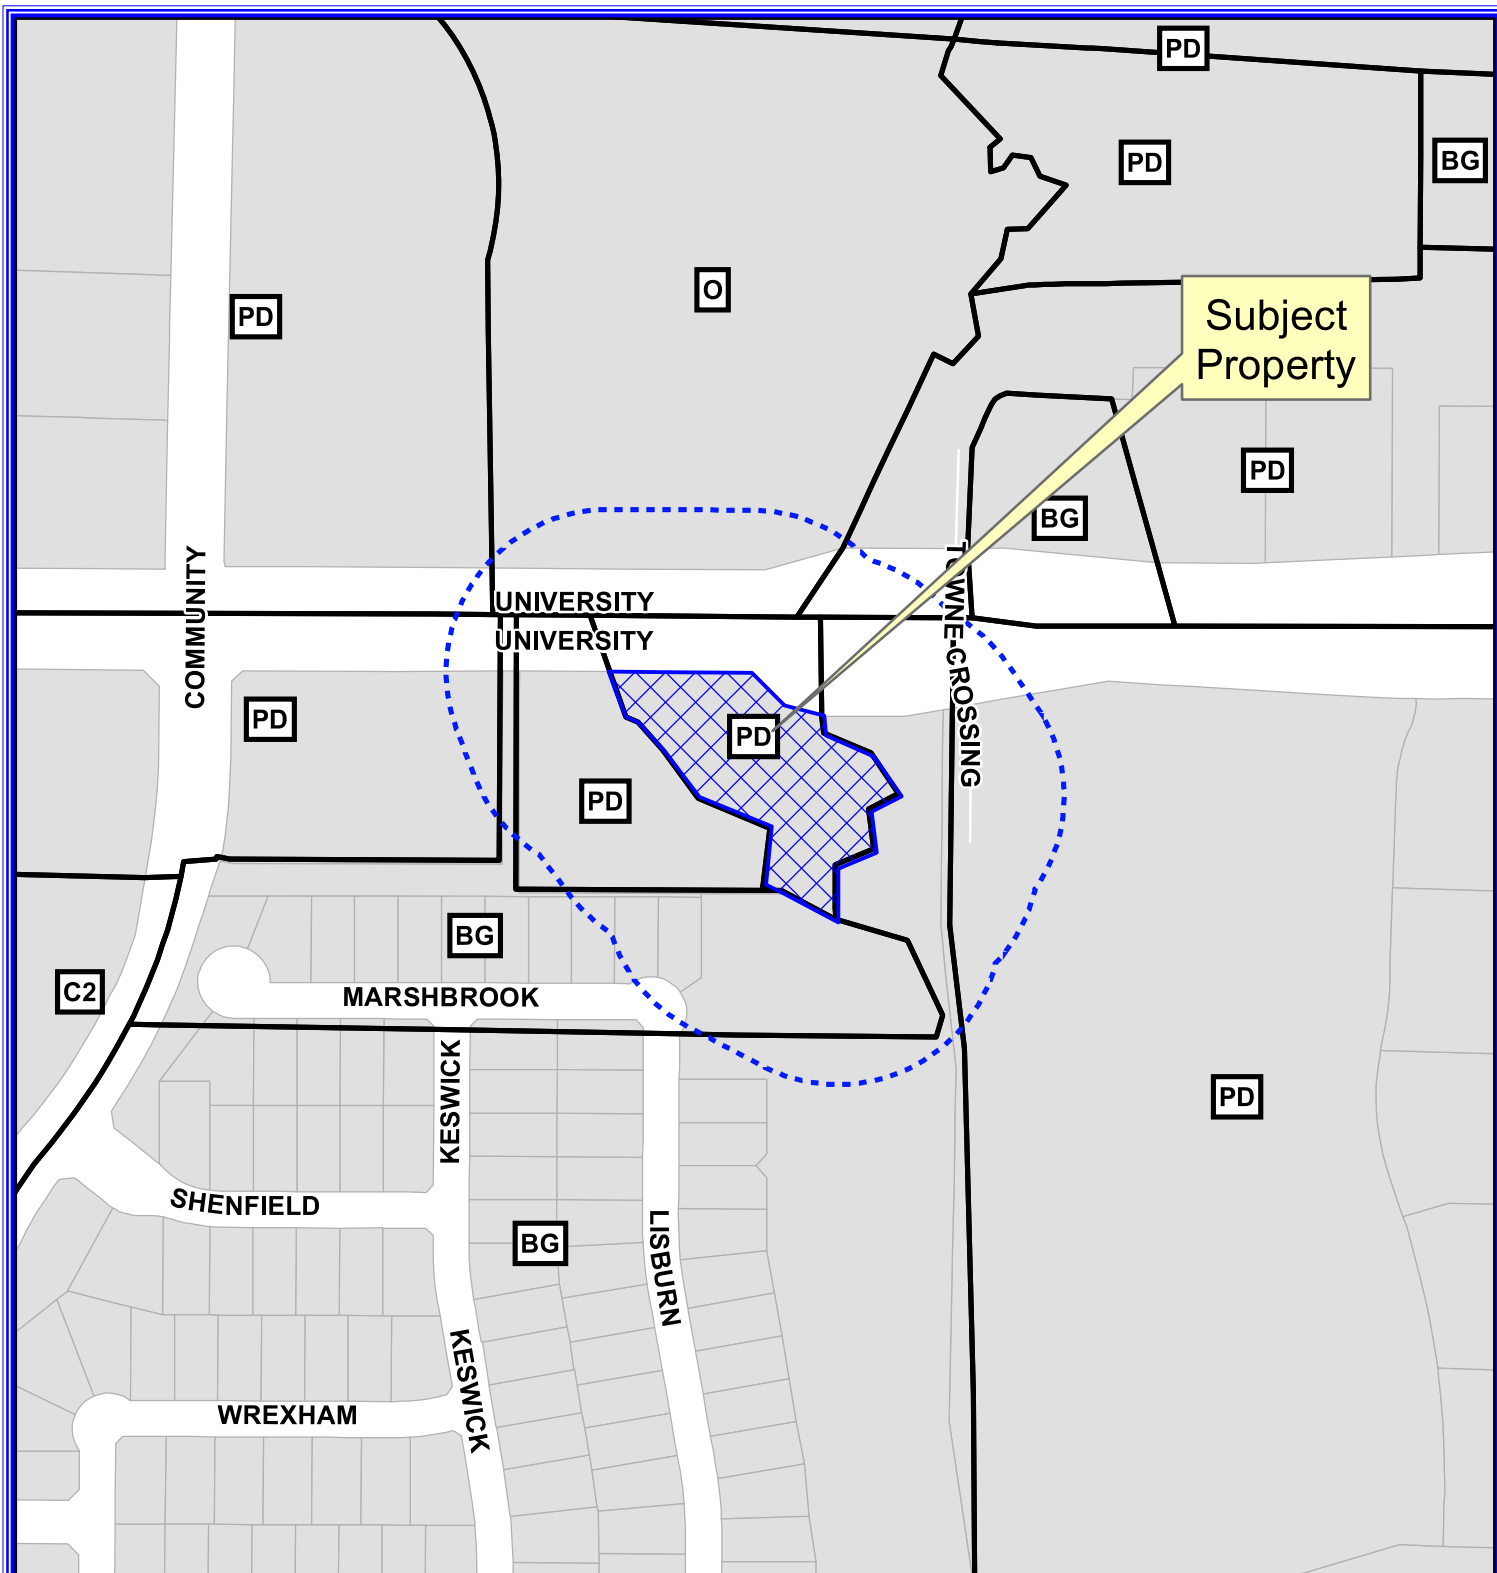

**EXHIBIT A**

**Notification Map**

Case: 16-193Z

--- 200' Buffer

Path: S:\MCKGIS\Notification\Projects\2016\16-193Z.mxd

DISCLAIMER: This map and information contained in it were developed exclusively for use by the City of McKinney. Any use or reliance on this map by anyone else is at that party's risk and without liability to the City of McKinney, its officials or employees for any discrepancies, errors, or variances which may exist.