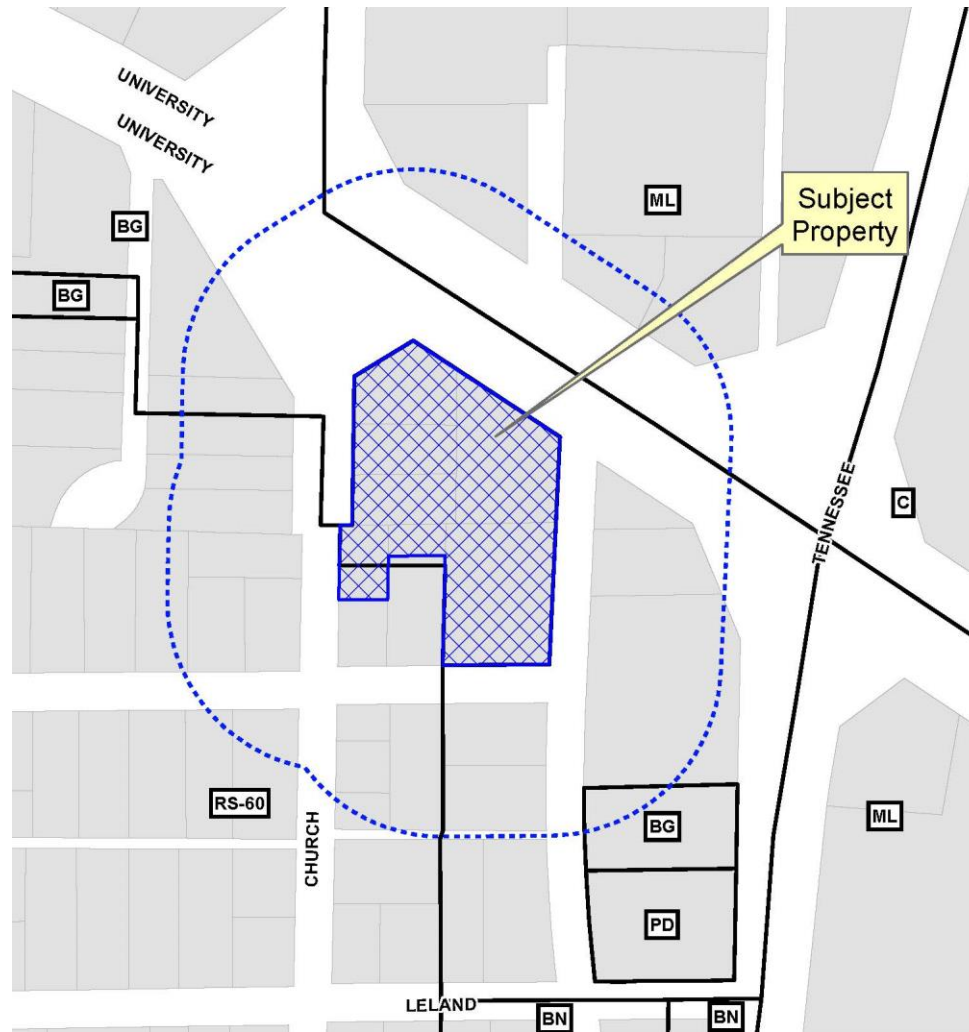

1302 N Church Street
Rezone
16-020Z

Location Map

Aerial Exhibit

Existing Zoning