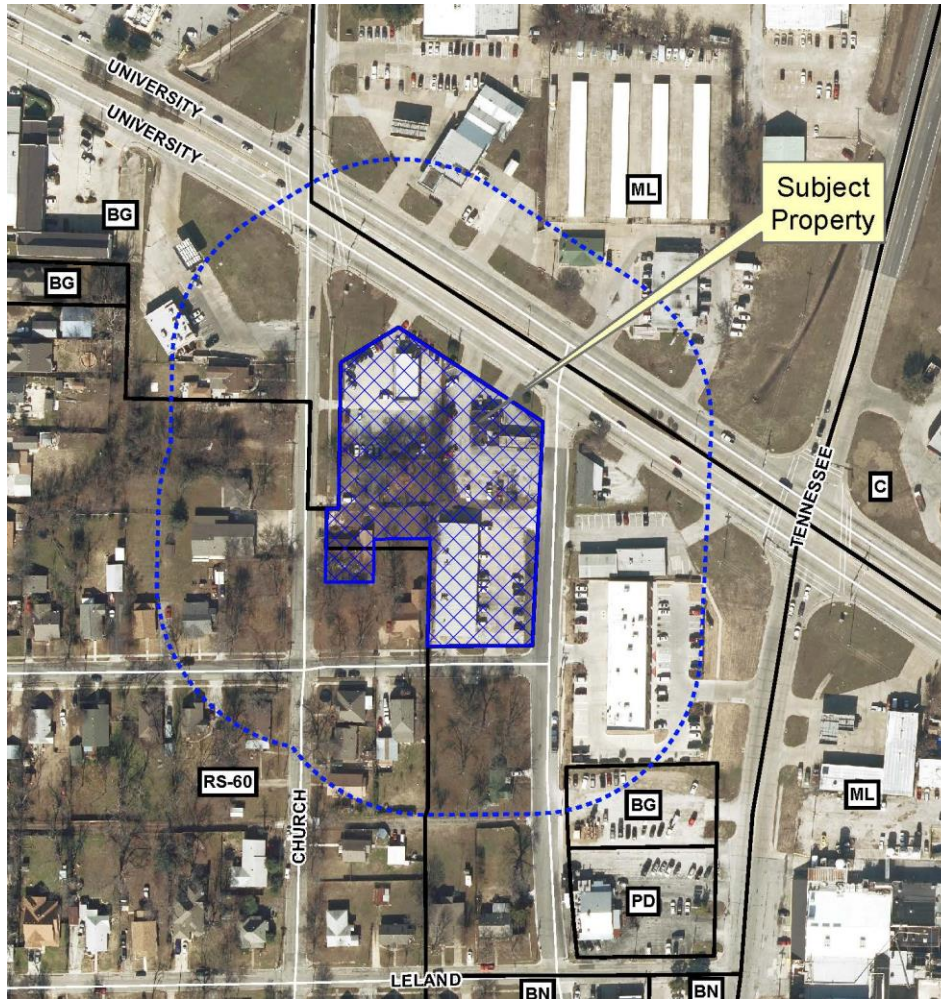

1302 N Church Street
Rezone
16-020Z

Location Map

Aerial Exhibit

Existing Zoning