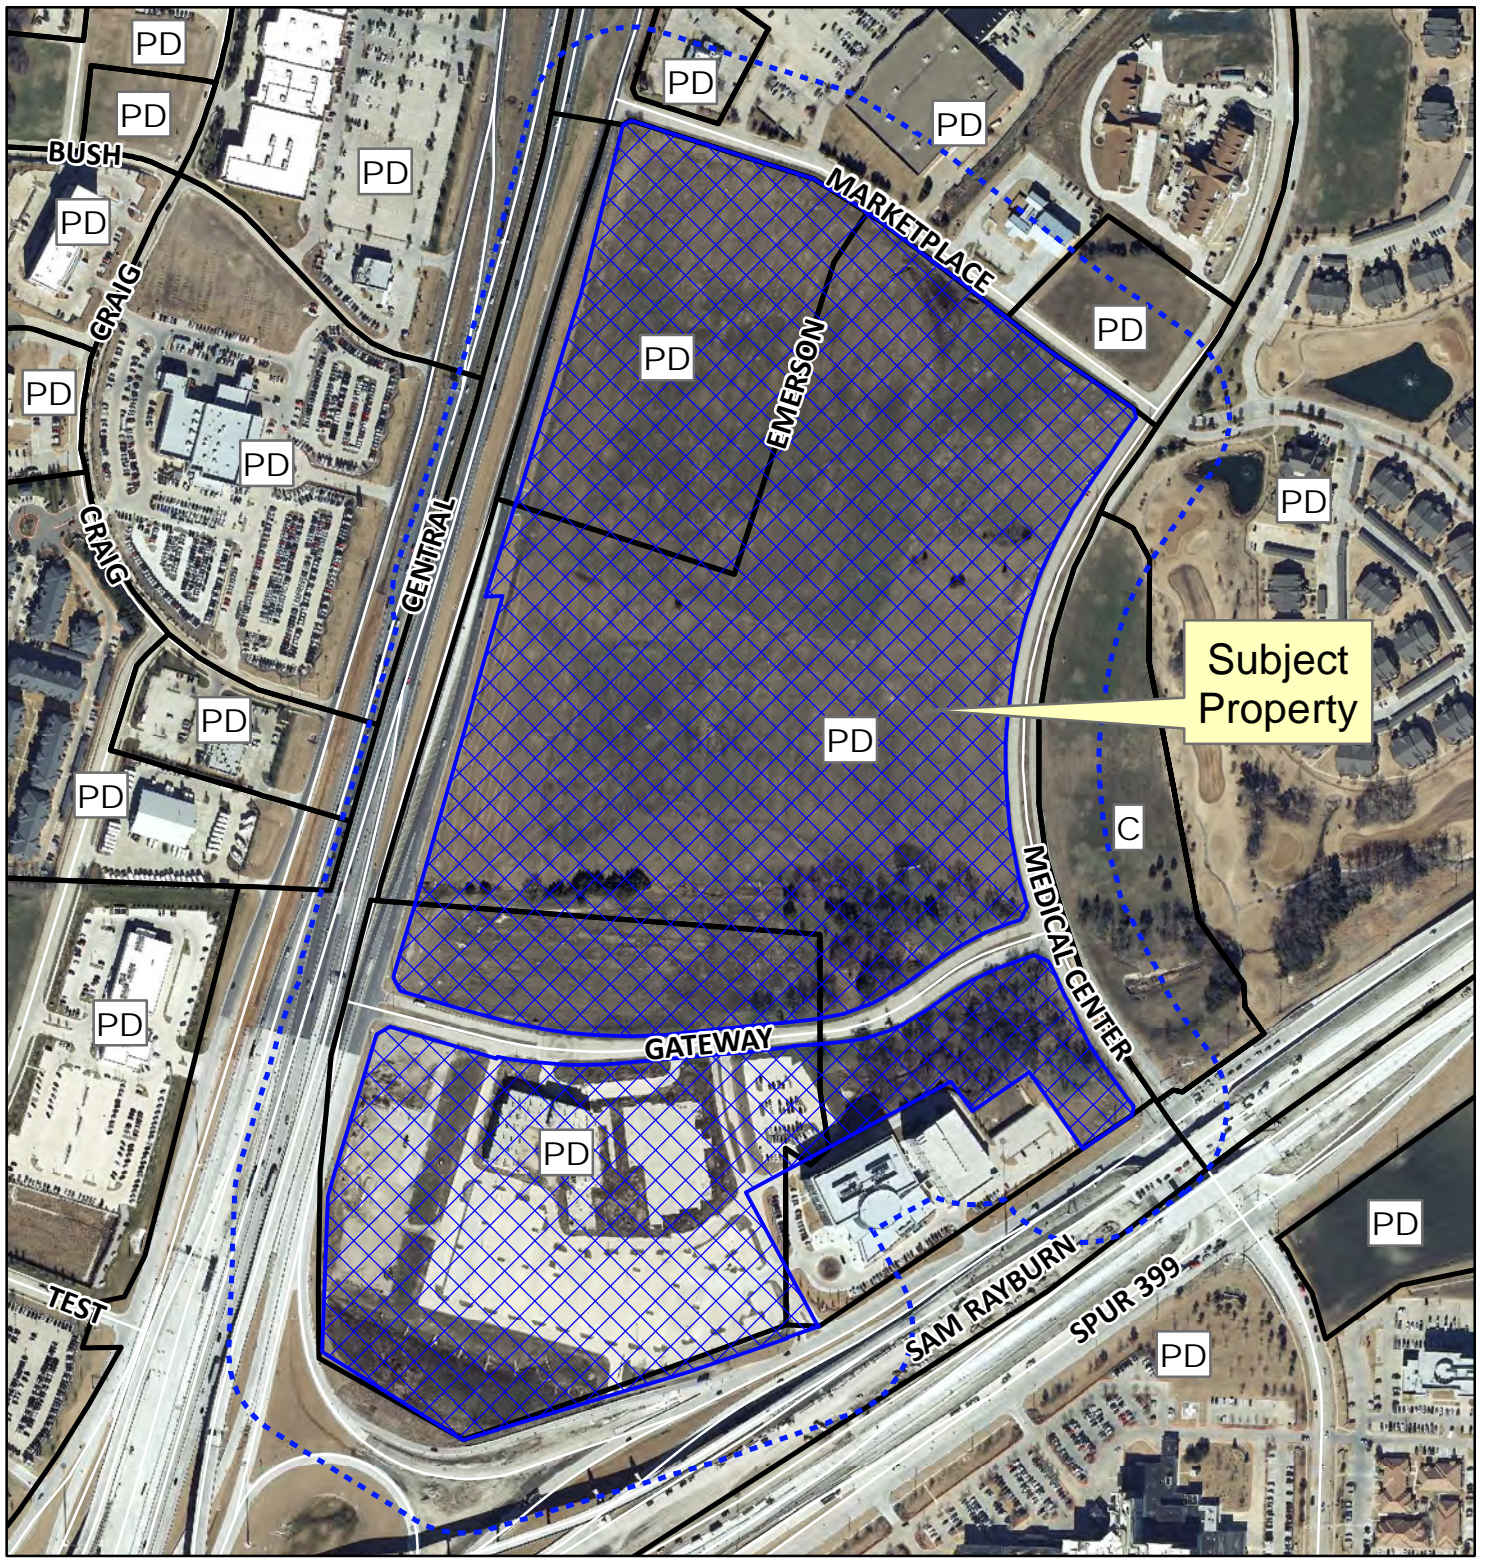

Subject Property

Notification Map

Case: 13-230Z

--- 200' Notification Buffer

Path: S:\MCKGIS\Notification\Projects\2013\13-230Z.mxd

DISCLAIMER: This map and information contained in it were developed exclusively for use by the City of McKinney. Any use or reliance on this map by anyone else is at that party's risk and without liability to the City of McKinney, its officials or employees for any discrepancies, errors, or variances which may exist.

Notification Map

Case: 13-230Z

--- 200' Notification Buffer