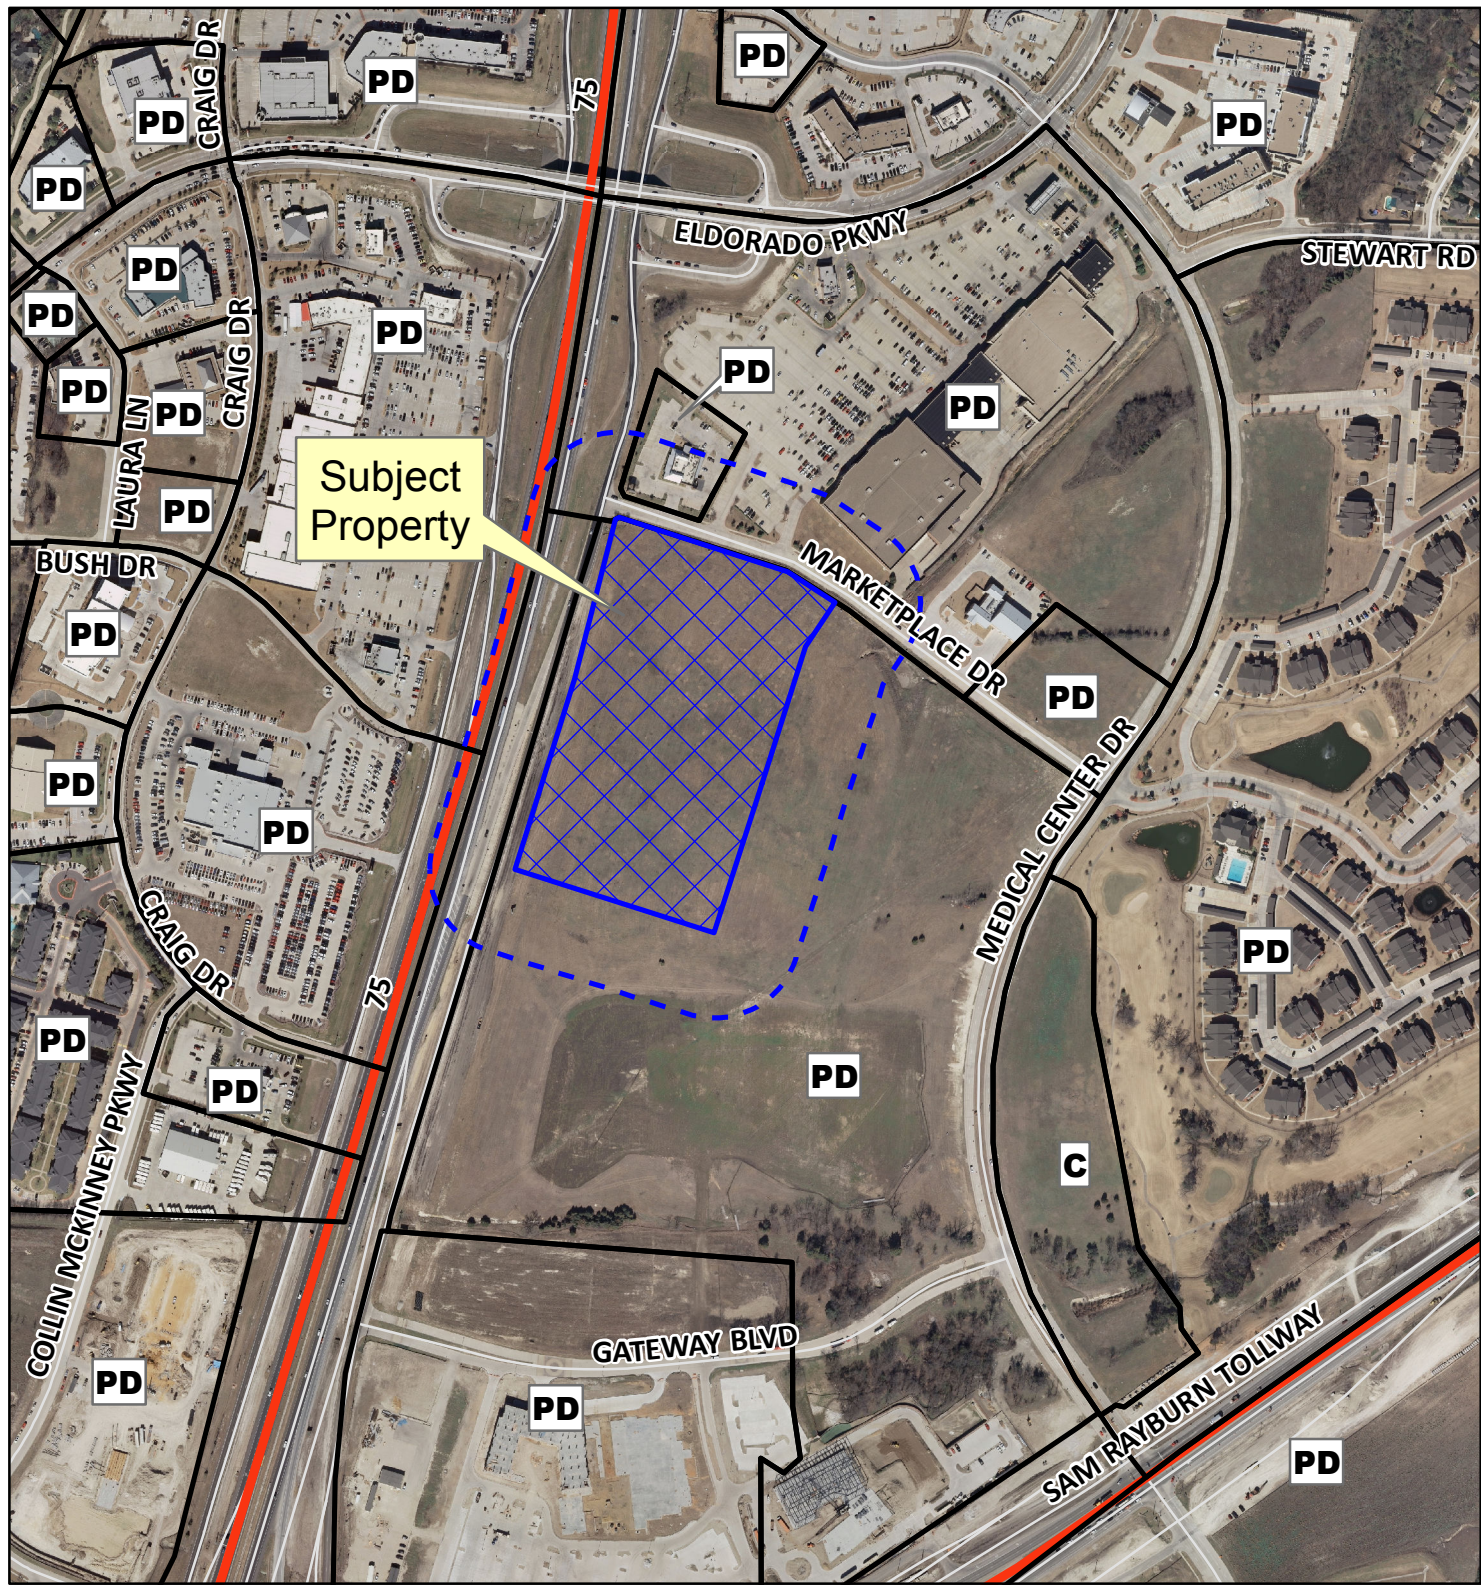

Notification Case

Case: 12-050SP

--- 200' Notification Buffer

Vicinity Map

Notification Case

Case: 12-050SP

--- 200' Notification Buffer