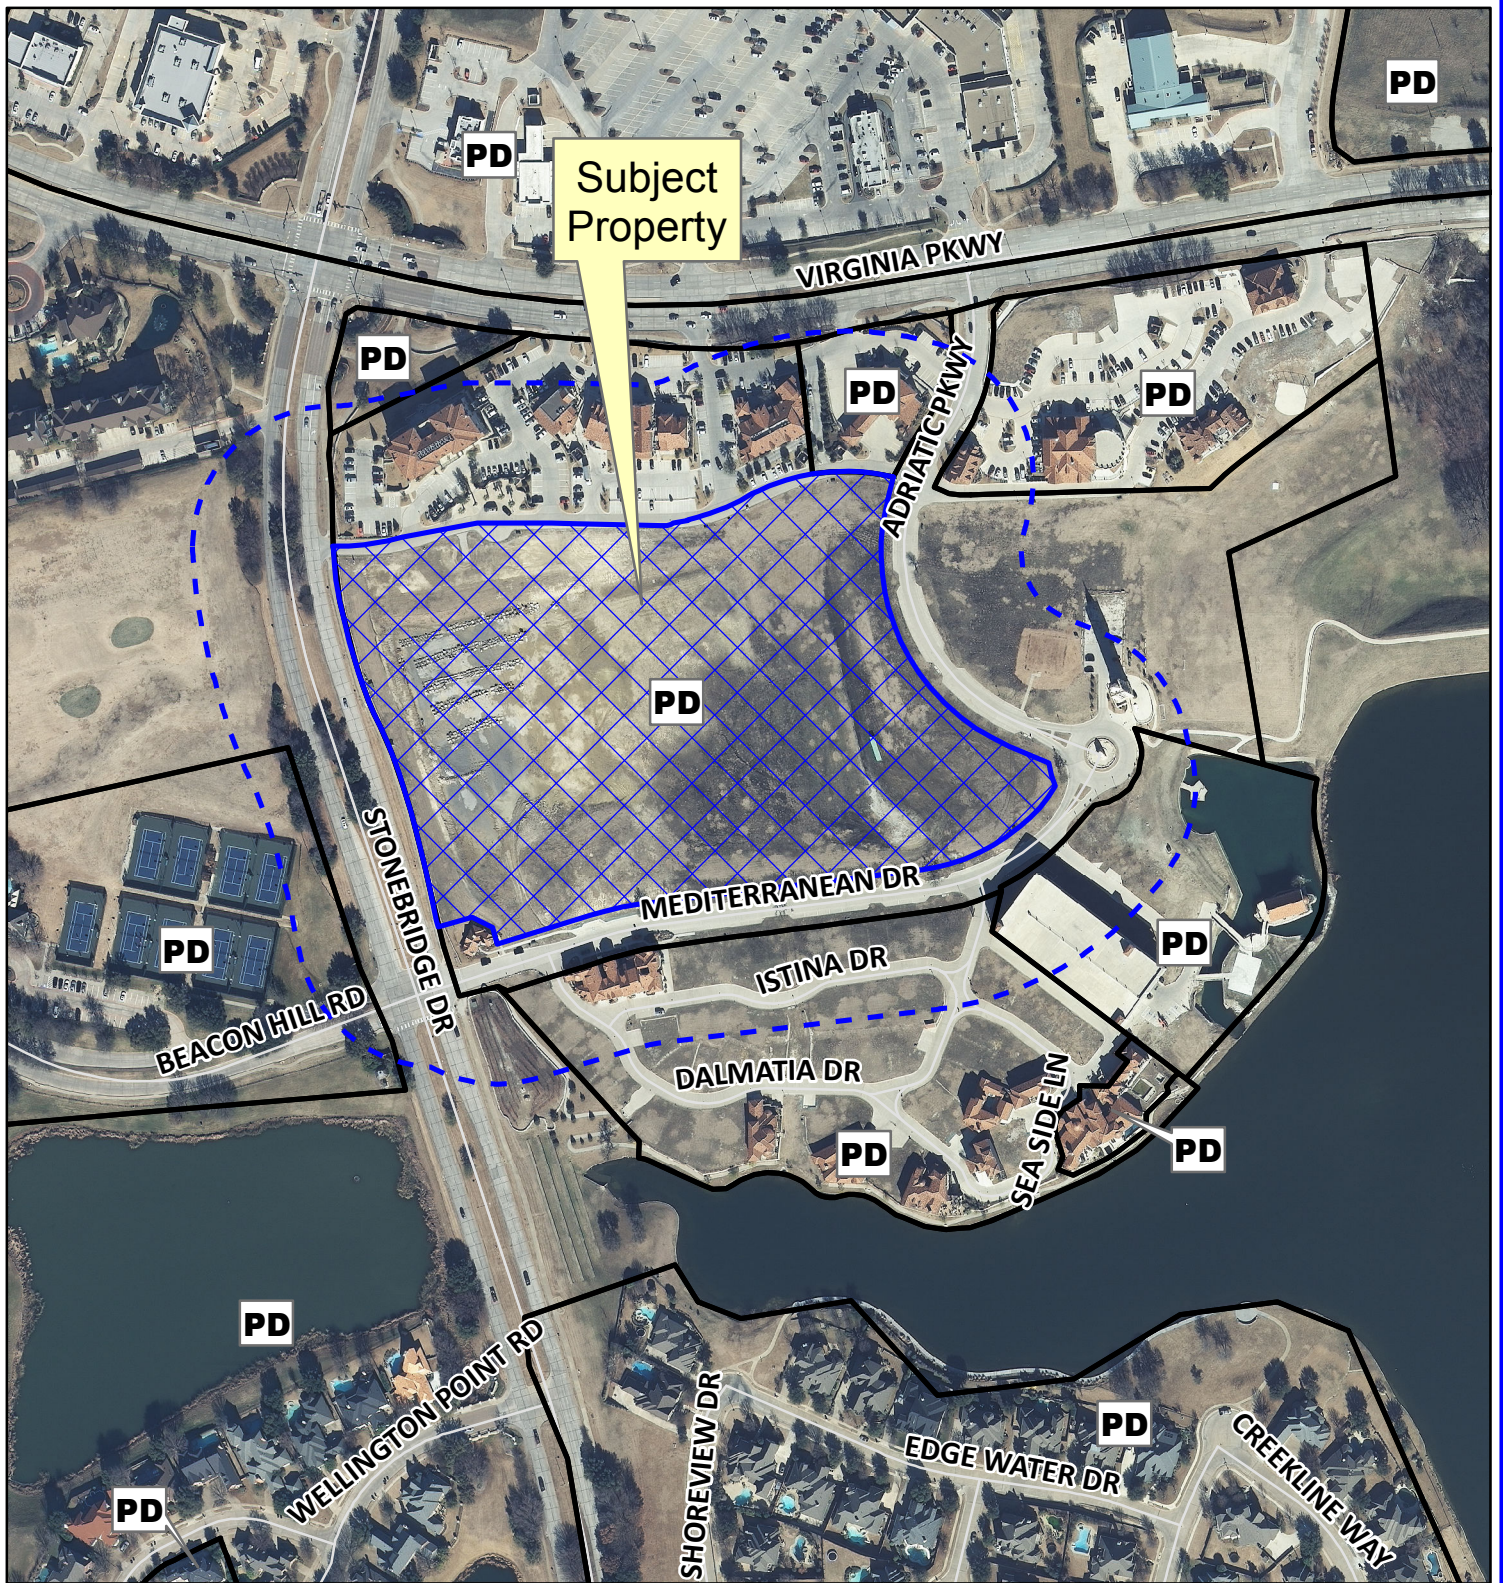

### Notification Case

Case: 12-104SP

--- 200' Notification Buffer