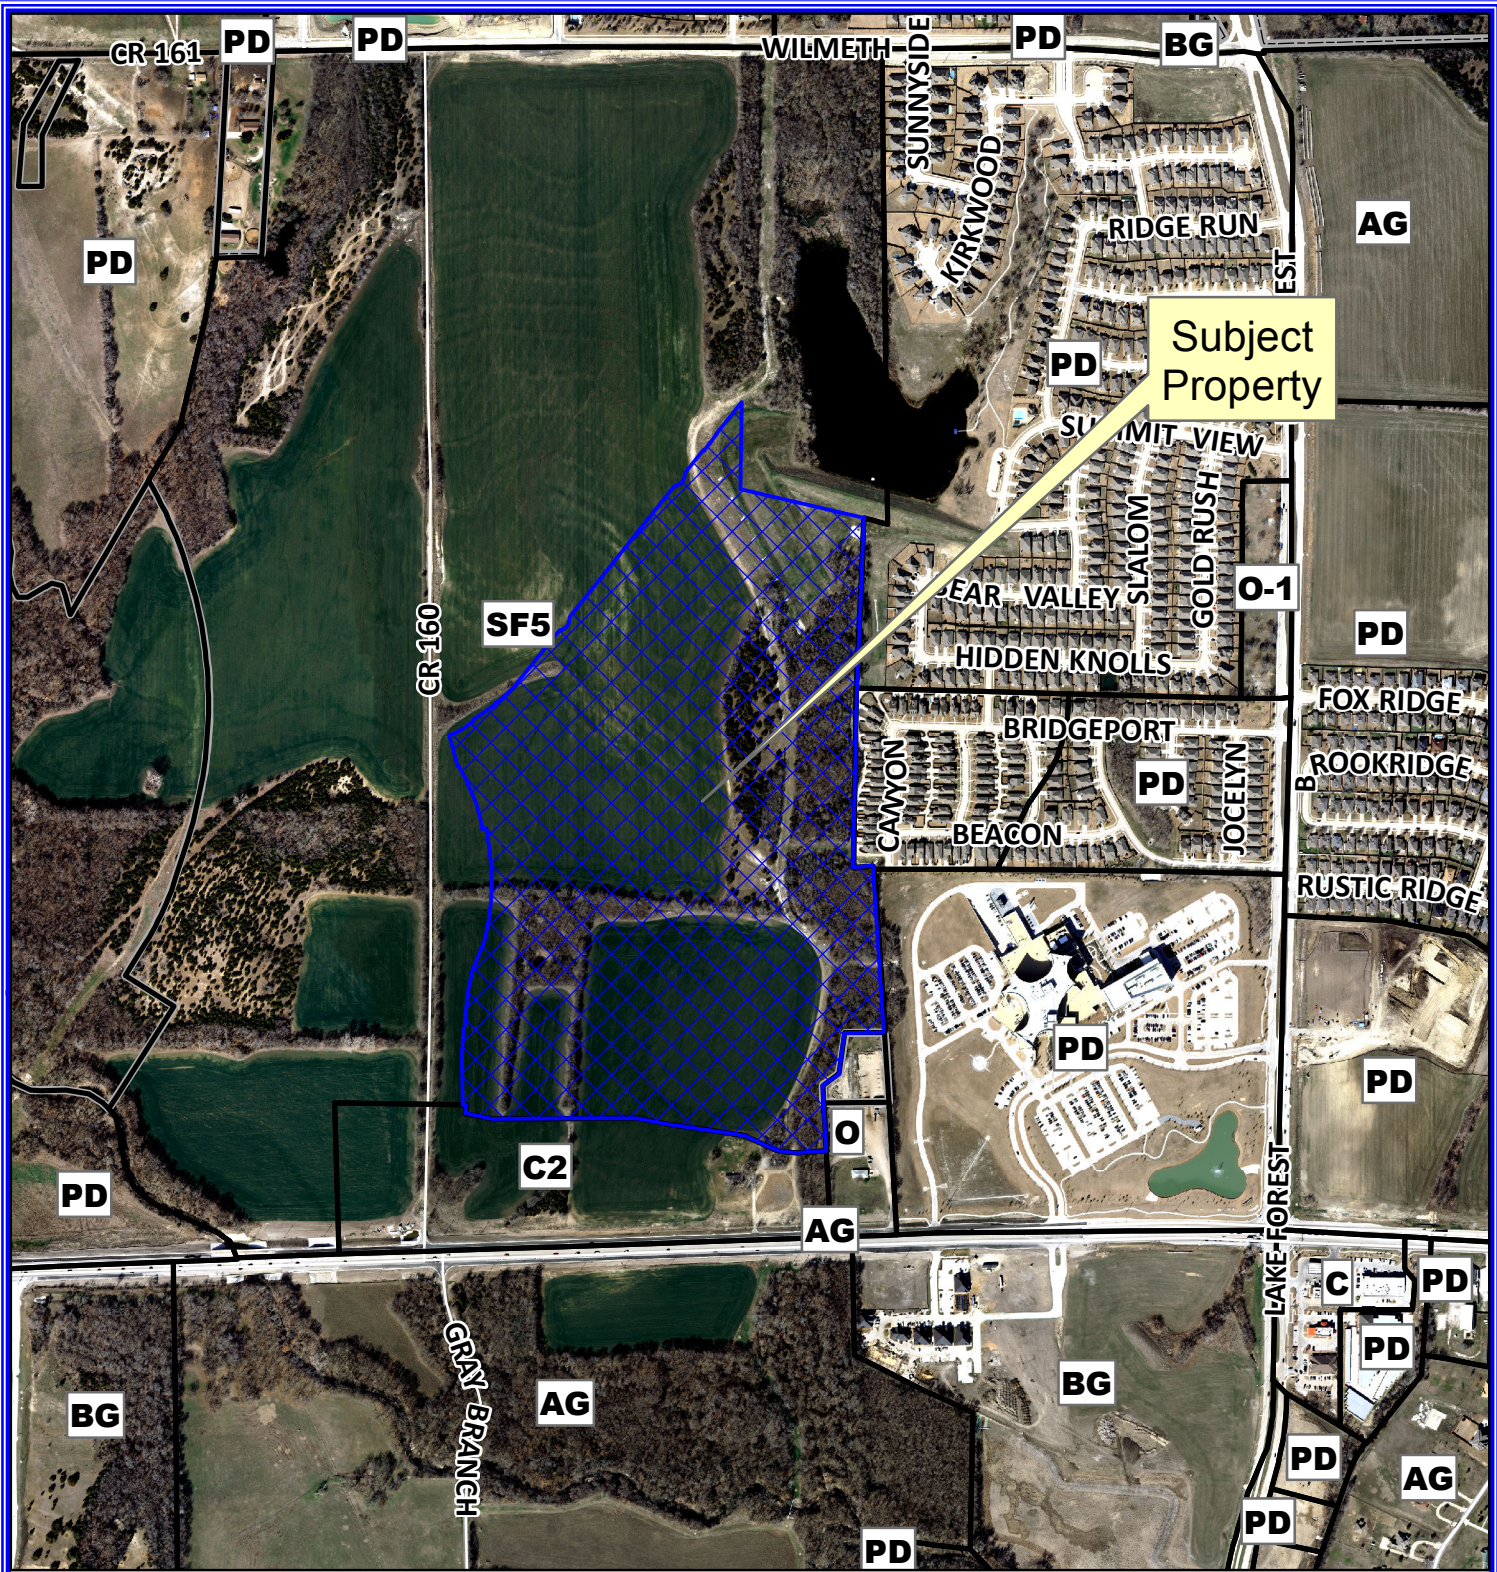

Location Map

Case: 15-128PF

Subject Property

Location Map

Case: 15-128PF

Path: S:\MCKGIS\Notification\Projects\2015\15-128PF.mxd

DISCLAIMER: This map and information contained in it were developed exclusively for use by the City of McKinney. Any use or reliance on this map by anyone else is at that party's risk and without liability to the City of McKinney, its officials or employees for any discrepancies, errors, or variances which may exist.