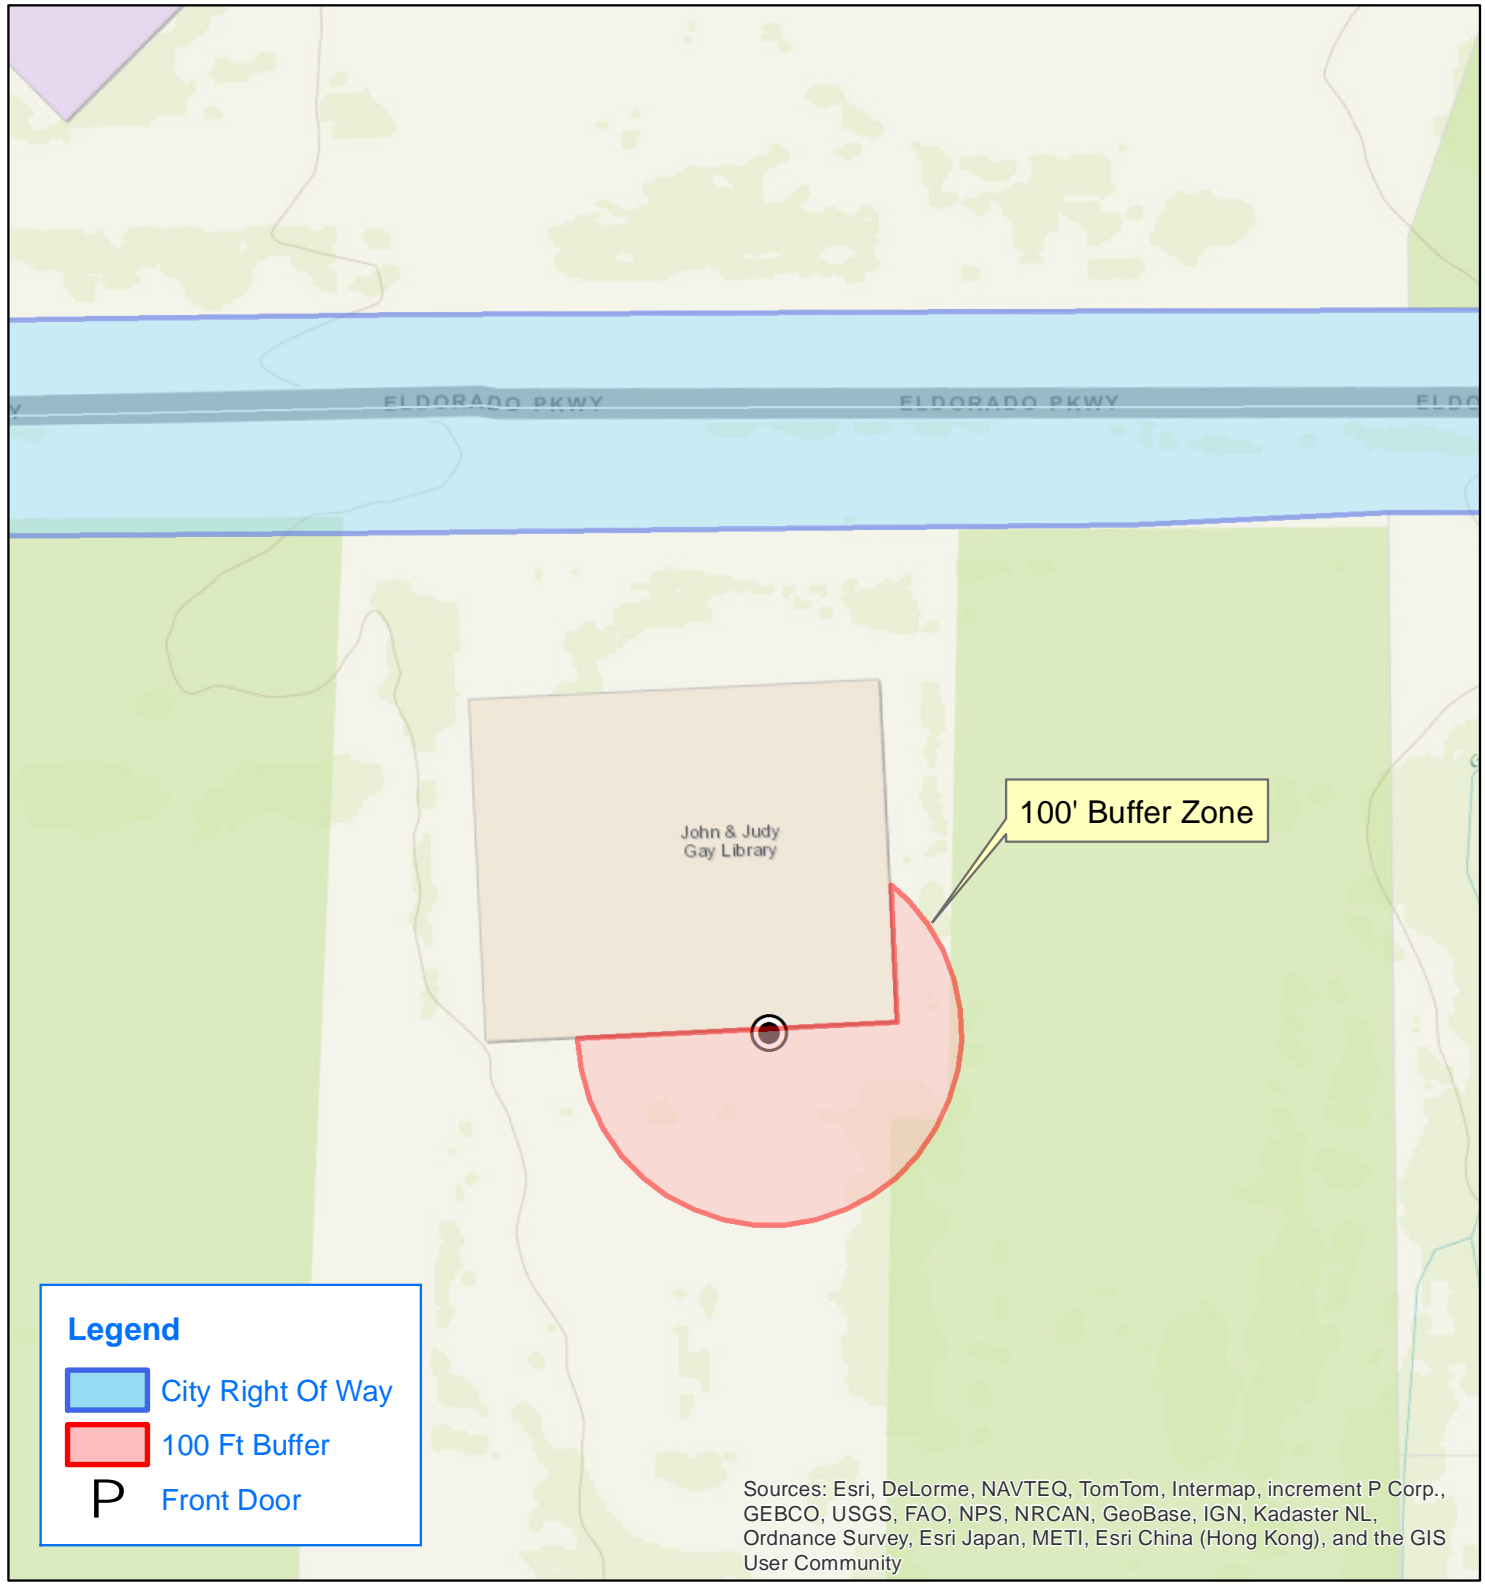

Path: Y:\GIS\GISWork\LaGrone\Arcmap-projects\Admin\Cities\CityFacilities\100Buffer_SH_090513\John.JudyGayLibrary.mxd

City of McKinney
John & Judy Gay Library
6861 W. Eldorado Pkwy

DISCLAIMER: This map and information contained in it were developed exclusively for use by the City of McKinney. Any use or reliance on this map by anyone else is at that party's risk and without liability to the City of McKinney, its officials or employees for any discrepancies, errors, or variances which may exist.