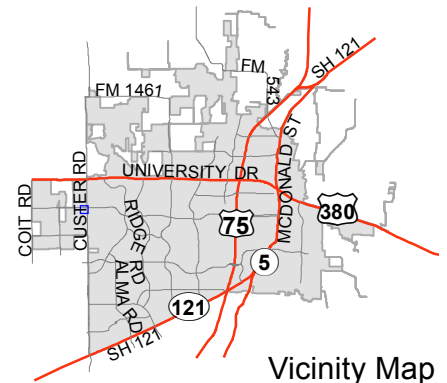

CHESAPEAKE

PD

PD

PD

PD

VIRGINIA

PD

PD

# Notification Map

Case: 13-275PFR

--- 200' Notification Buffer

Vicinity Map