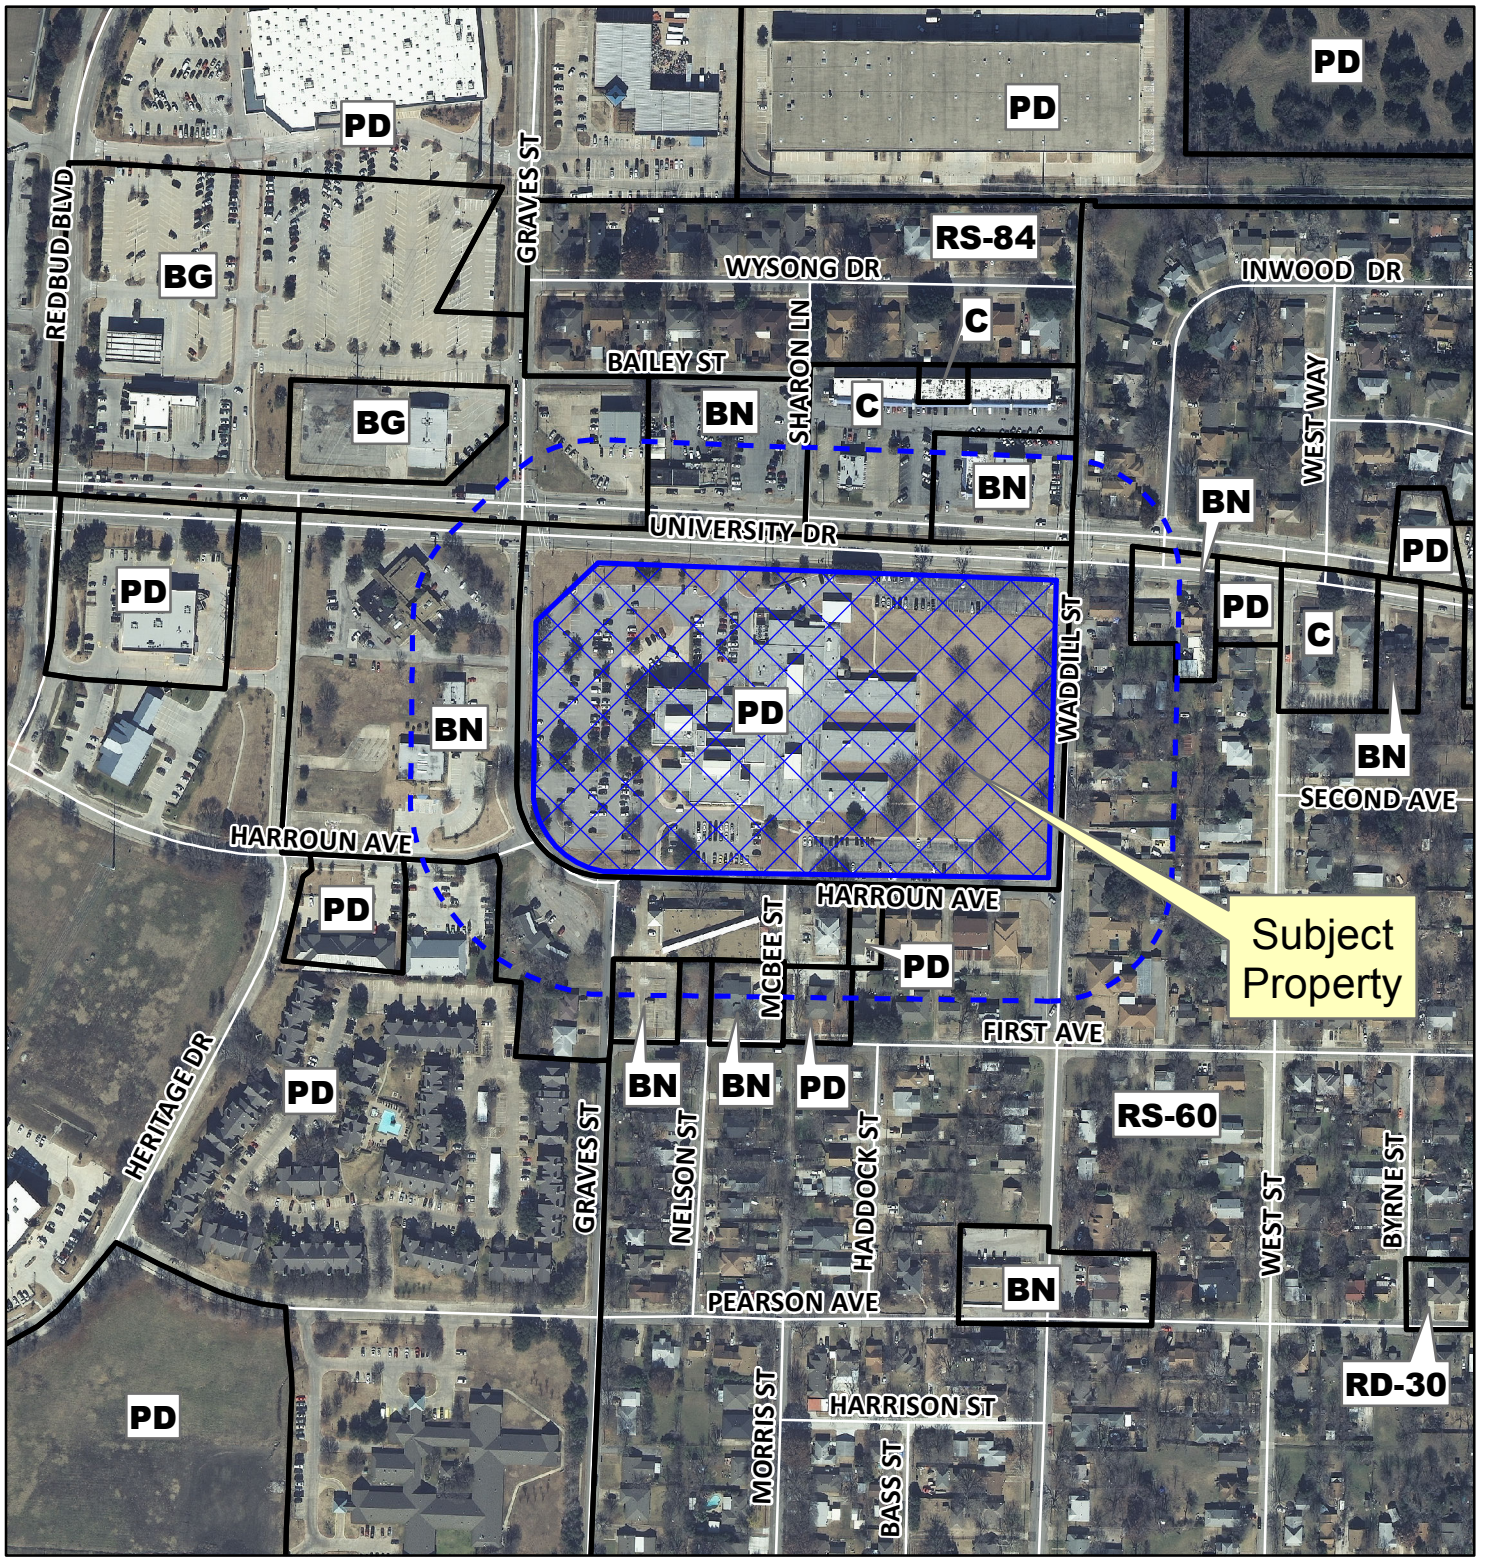

# Notification Map

Case: 13-102Z

--- 200' Notification Buffer