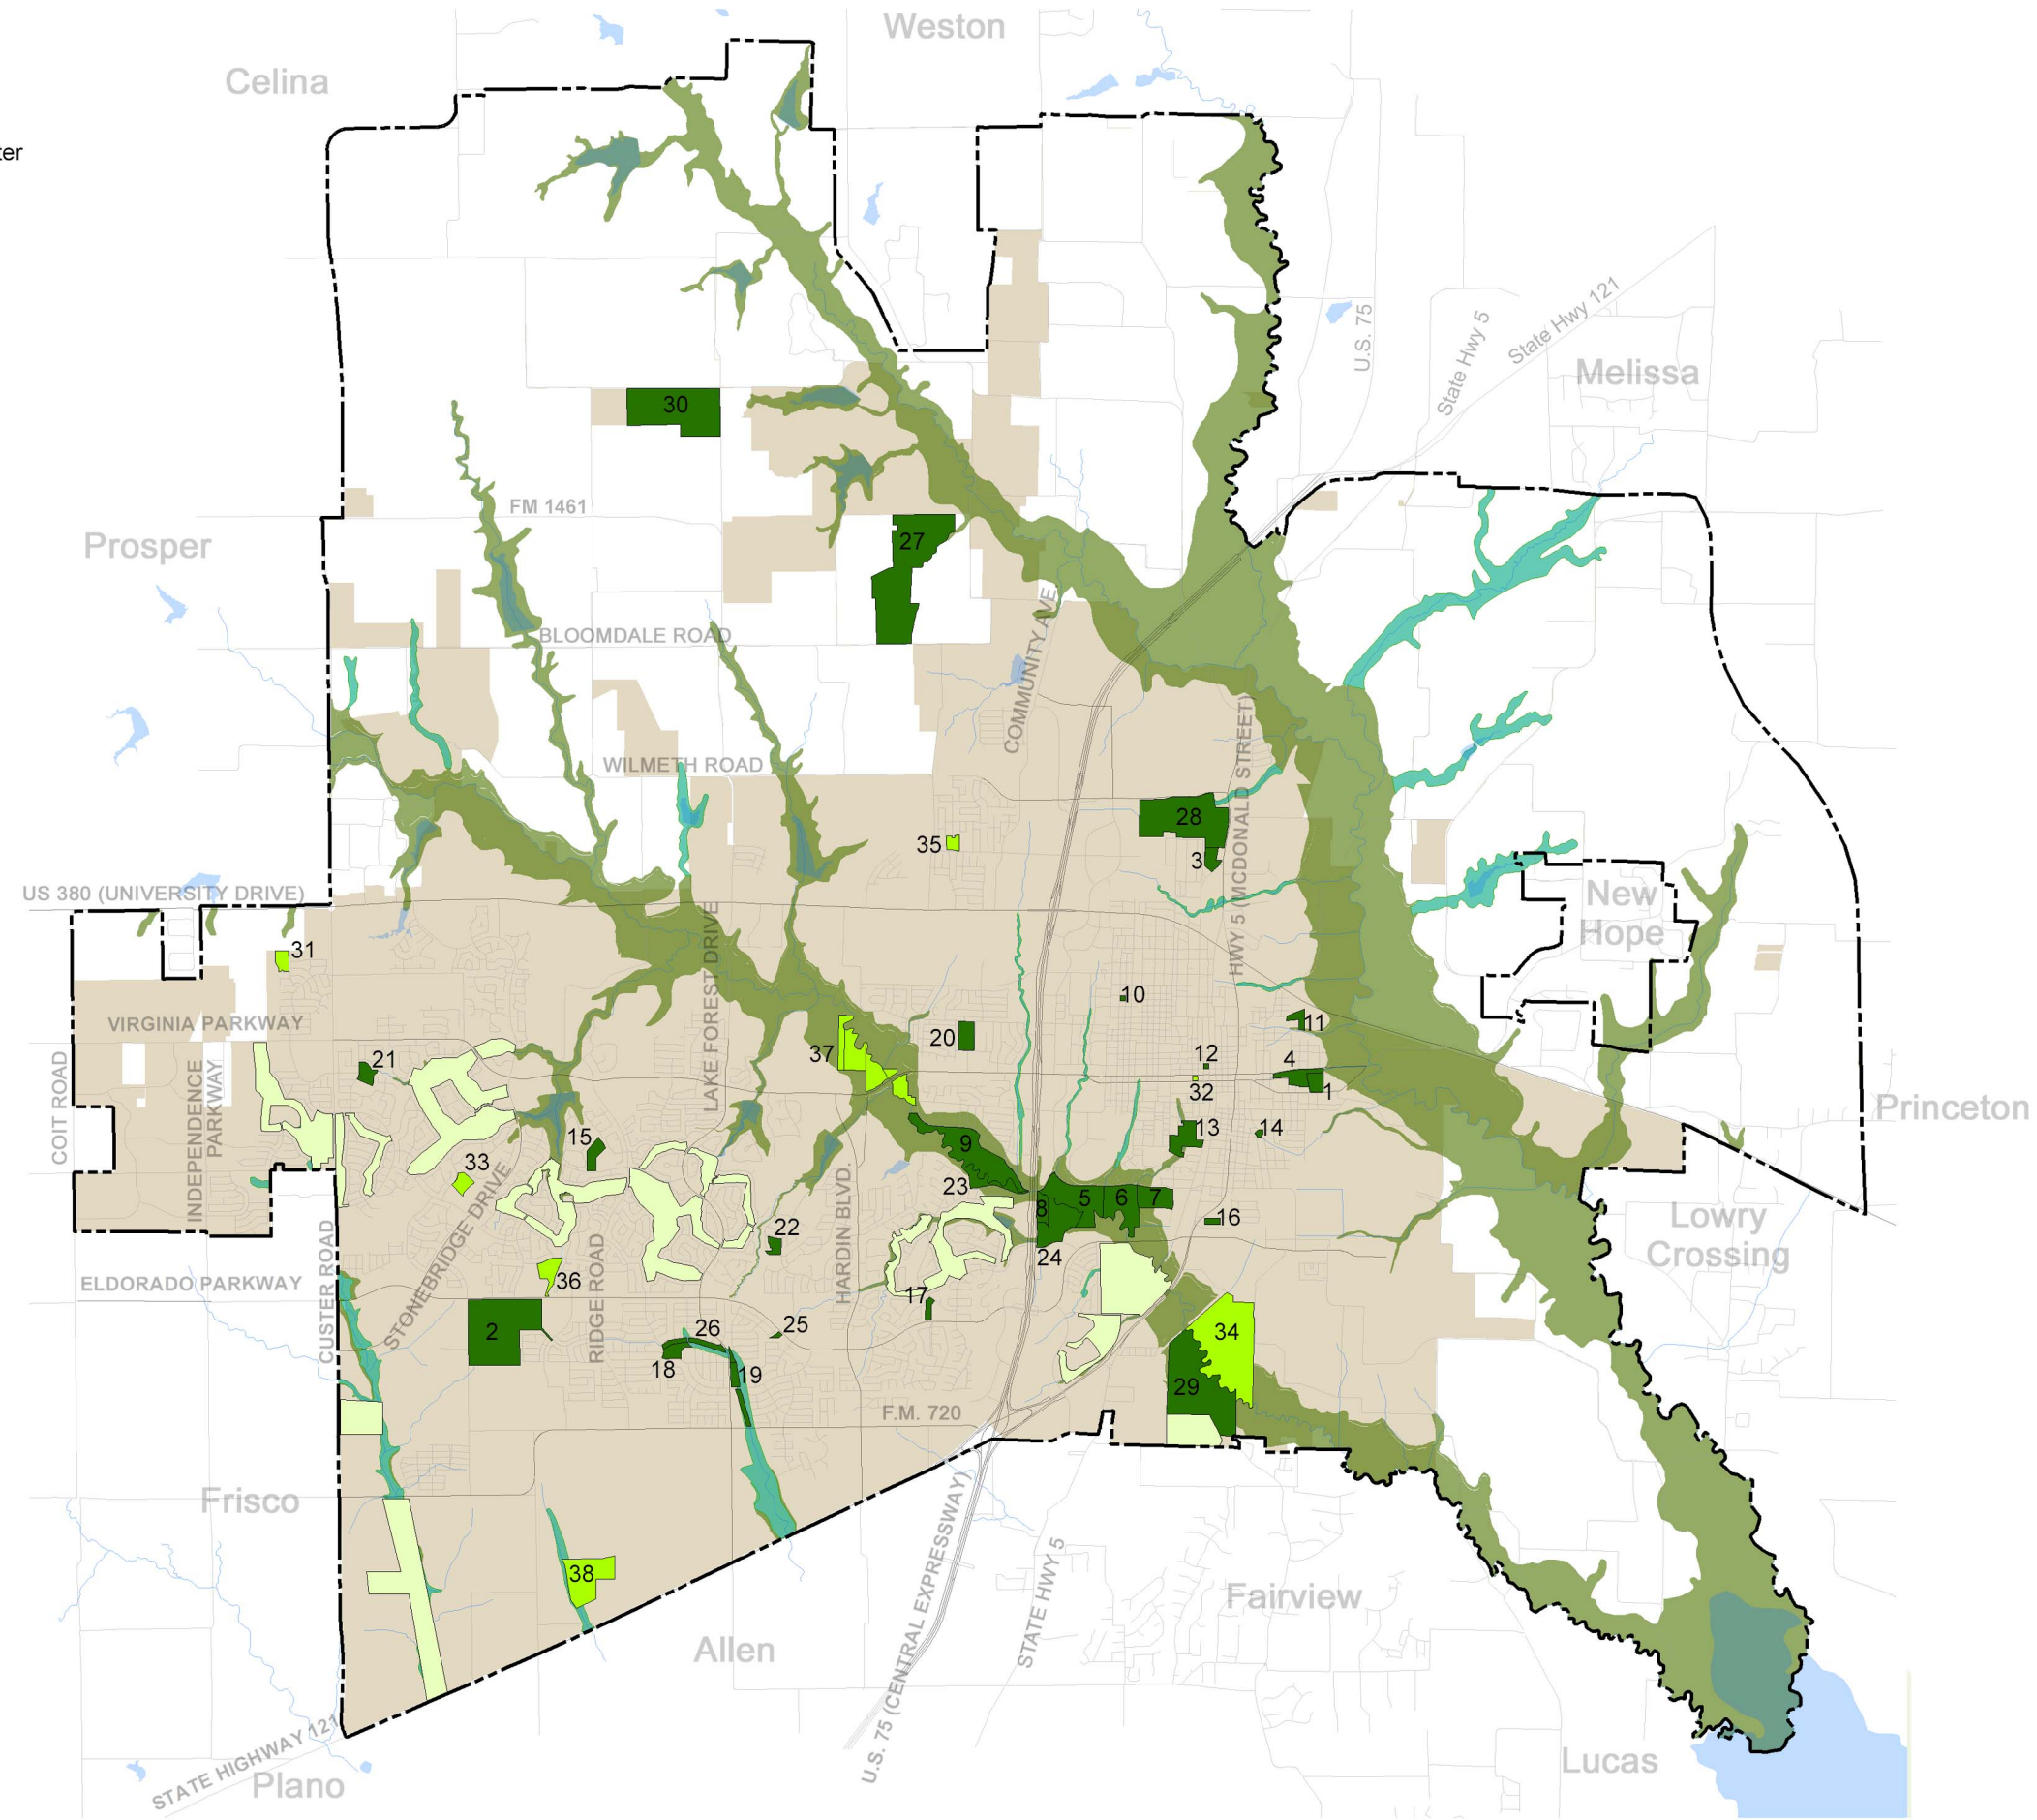

PRESERVATION PLAN

EXISTING PARKS AND FACILITIES

1. Mouzon Ball Fields
2. Gabe Nesbitt Park
3. North Park & Maxfield Swim Pool
4. Old Settler's Park & Recreation Center
5. Towne Lake Park
6. Wilson Creek Softball Complex
7. Senior Recreation Center
8. McKinney Community Center
9. Al Ruschhaupt Soccer Complex
10. Murphy Park
11. Wattle Park
12. Central Park
13. Finch Park
14. Fitzhugh Park
15. W.B. Finney Park
16. Cottonwood Park
17. Valley Creek Park
18. E.A. Randles Park
19. Winniford Park
20. Mary Will Craig Park
21. Falcon Creek Park
22. Hill Top Park
23. Alex Clark Disc Golf Course
24. Wilson Creek Nature Trail
25. Tinker Taylor Park
26. Cottonwood Creek Channel
27. Erwin Park
28. Oak Hollow Golf Course
29. Heard Museum
30. County Youth Park

PROPOSED PARKS

31. Virginia Hills Park
32. Mitchell Memorial Park
33. Eubanks Park
34. Landfill Site
35. McKissick Park
36. South Berkshire Park
37. Sorrell Tract
38. Future Soccer Complex

LEGEND

- Roads
- Creeks
- Extra-territorial Jurisdiction
- City Limit
- Lakes
- Existing Park
- Proposed Park
- Private Golf Courses
- High Priority Preservation
- Medium Priority Preservation

Source: City of McKinney GIS Department Data

22 March 2004

FIGURE 9.2

100 Acres

1 Square Mile

0 3,500 7,000 Feet