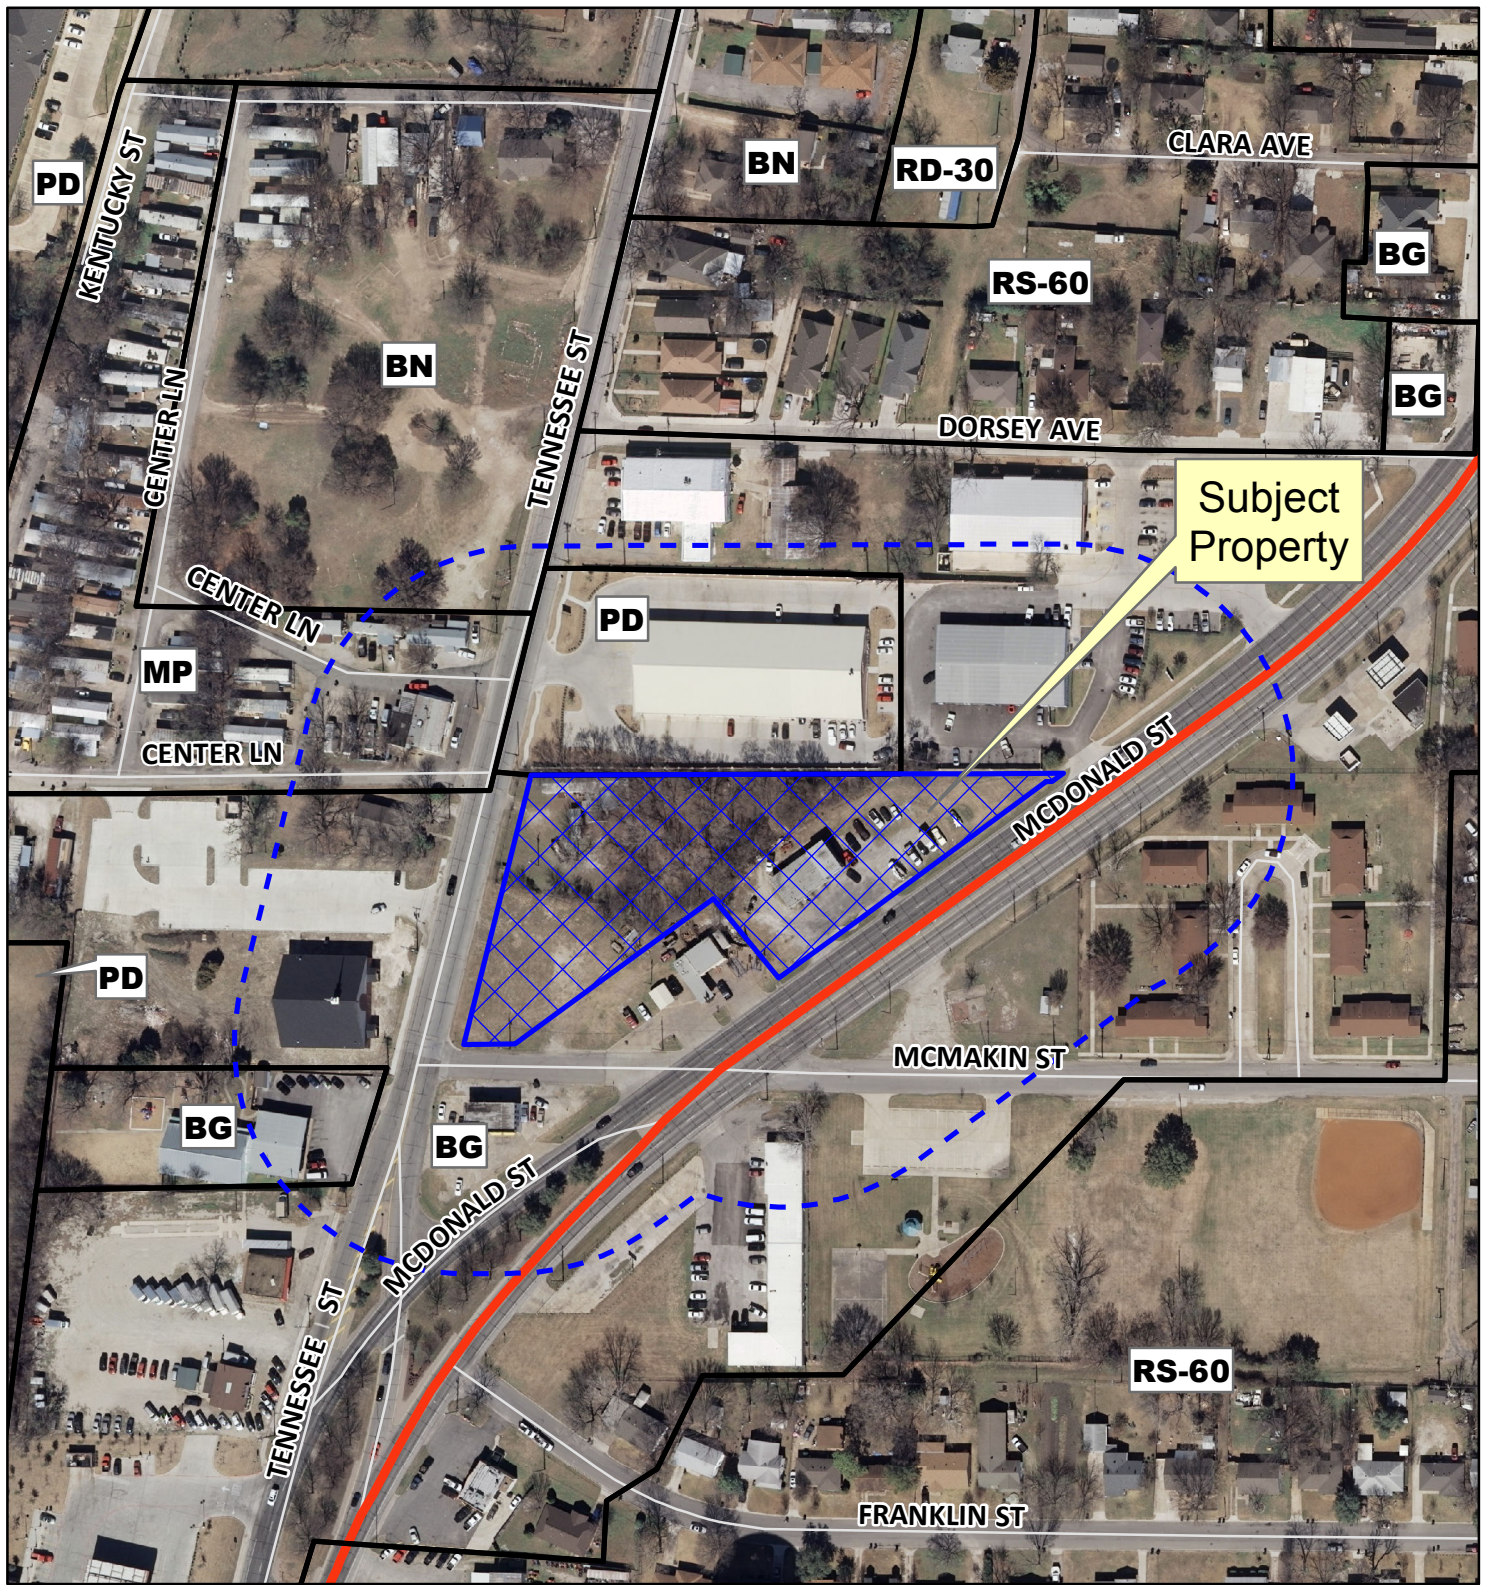

Notification Case

Case: 12-046SP

--- 200' Notification Buffer

Notification Case

Case: 12-046SP

--- 200' Notification Buffer