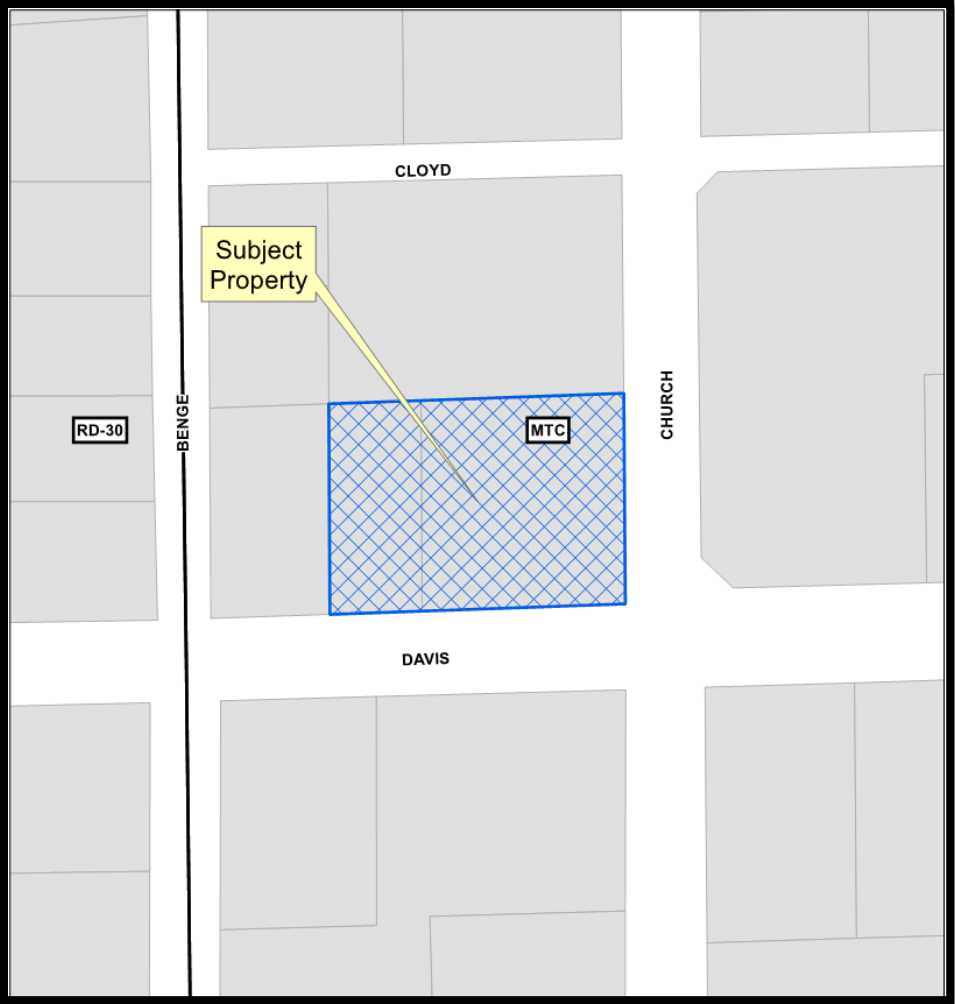

112 S. Church Addition Minor Replat

19-0159MRP

Location Map

Aerial Exhibit