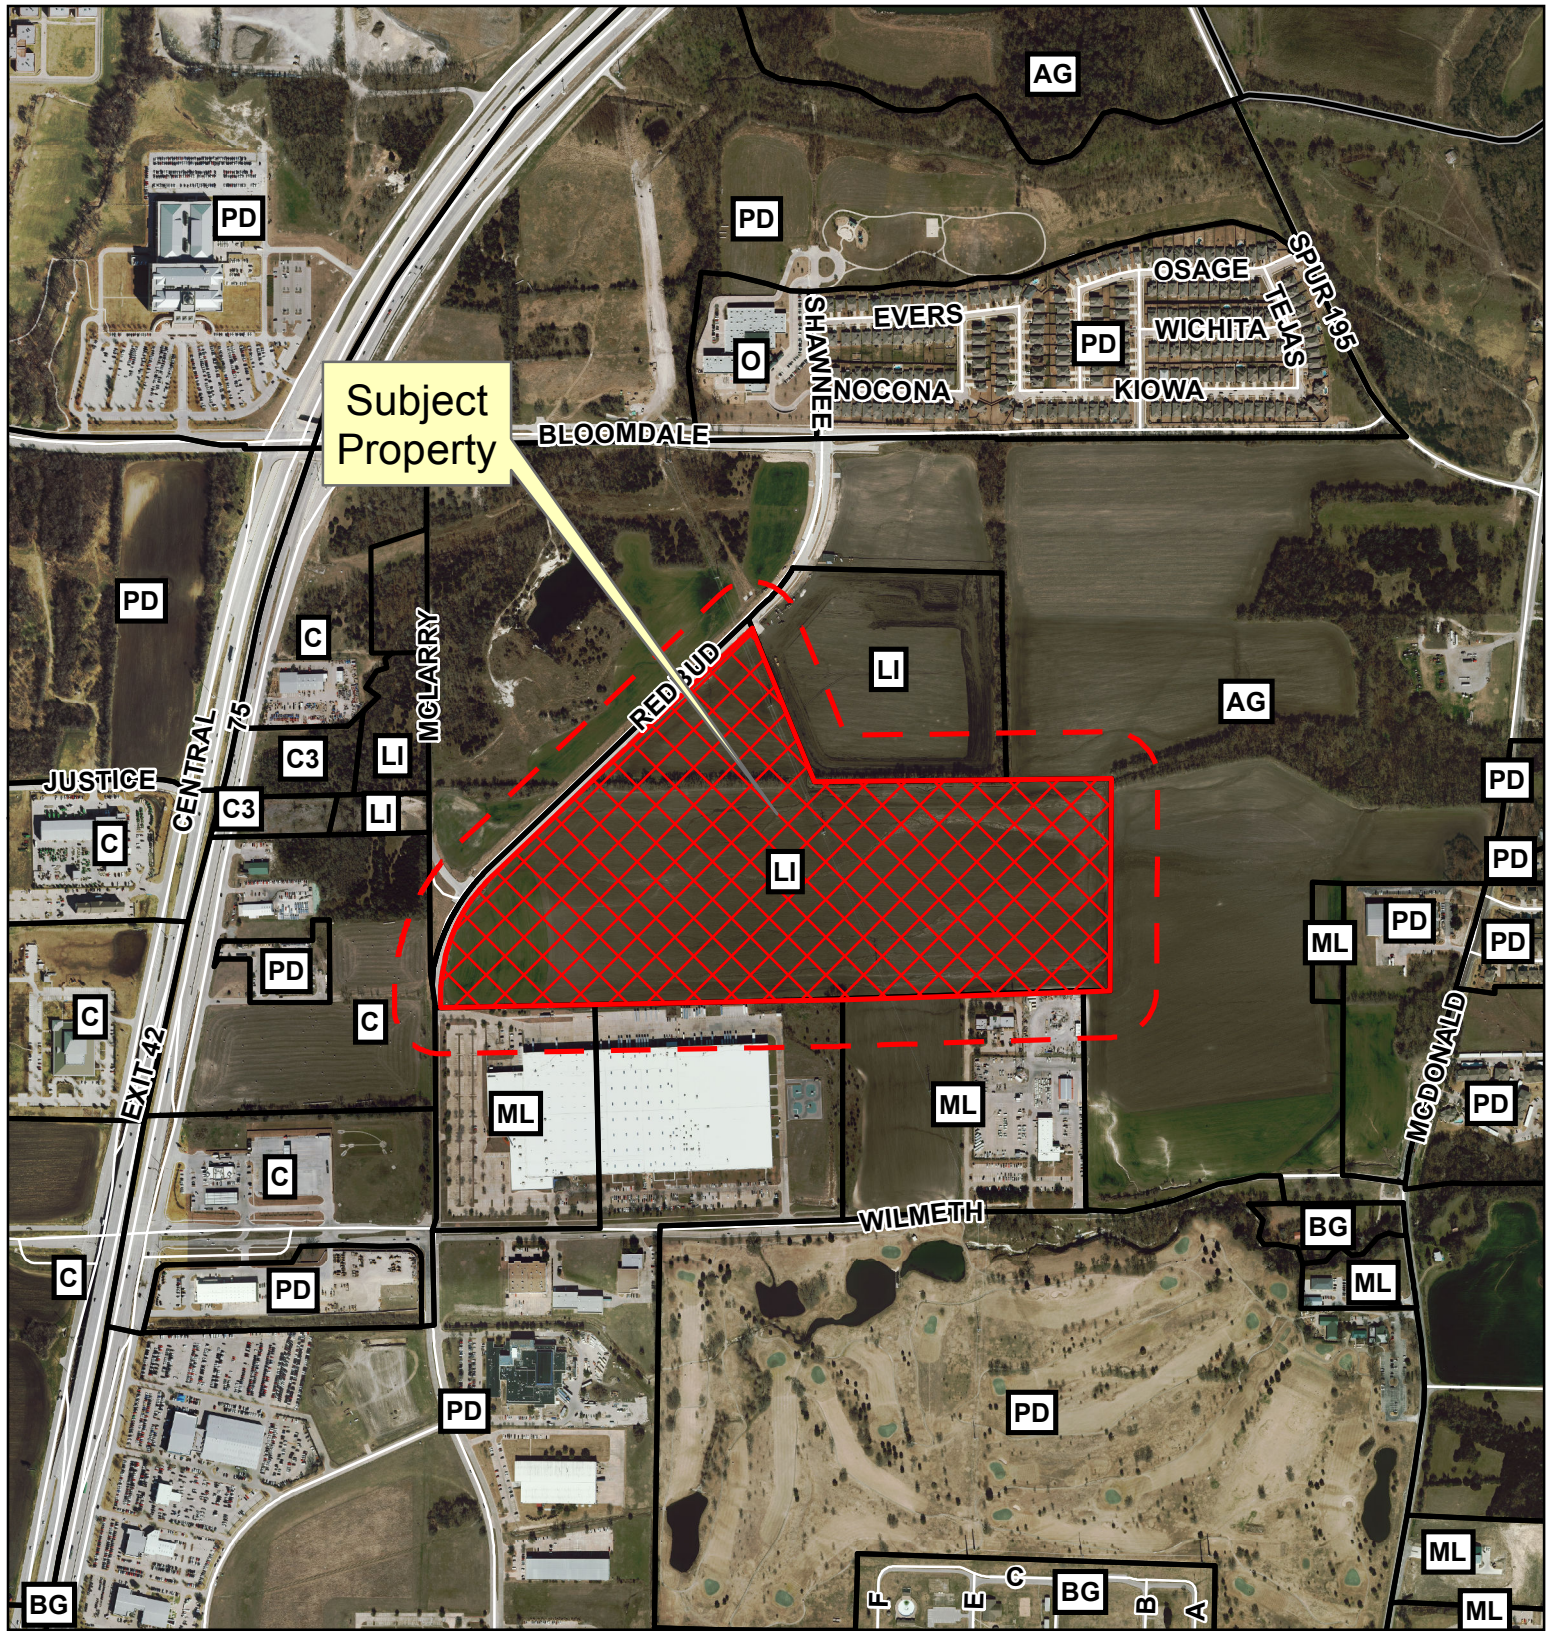

# Notification Map

17-157SP

--- 200' Buffer

Source: City of McKinney GIS  
Date: 3/1/2018

DISCLAIMER: This map and information contained in it were developed exclusively for use by the City of McKinney. Any use or reliance on this map by anyone else is at that party's risk and without liability to the City of McKinney, its officials or employees for any discrepancies, errors, or variances which may exist.

Document Path: S:\WCKGIS\NotificationDev\_Services\_Notification\_Map.mxd

Subject Property

Vicinity Map