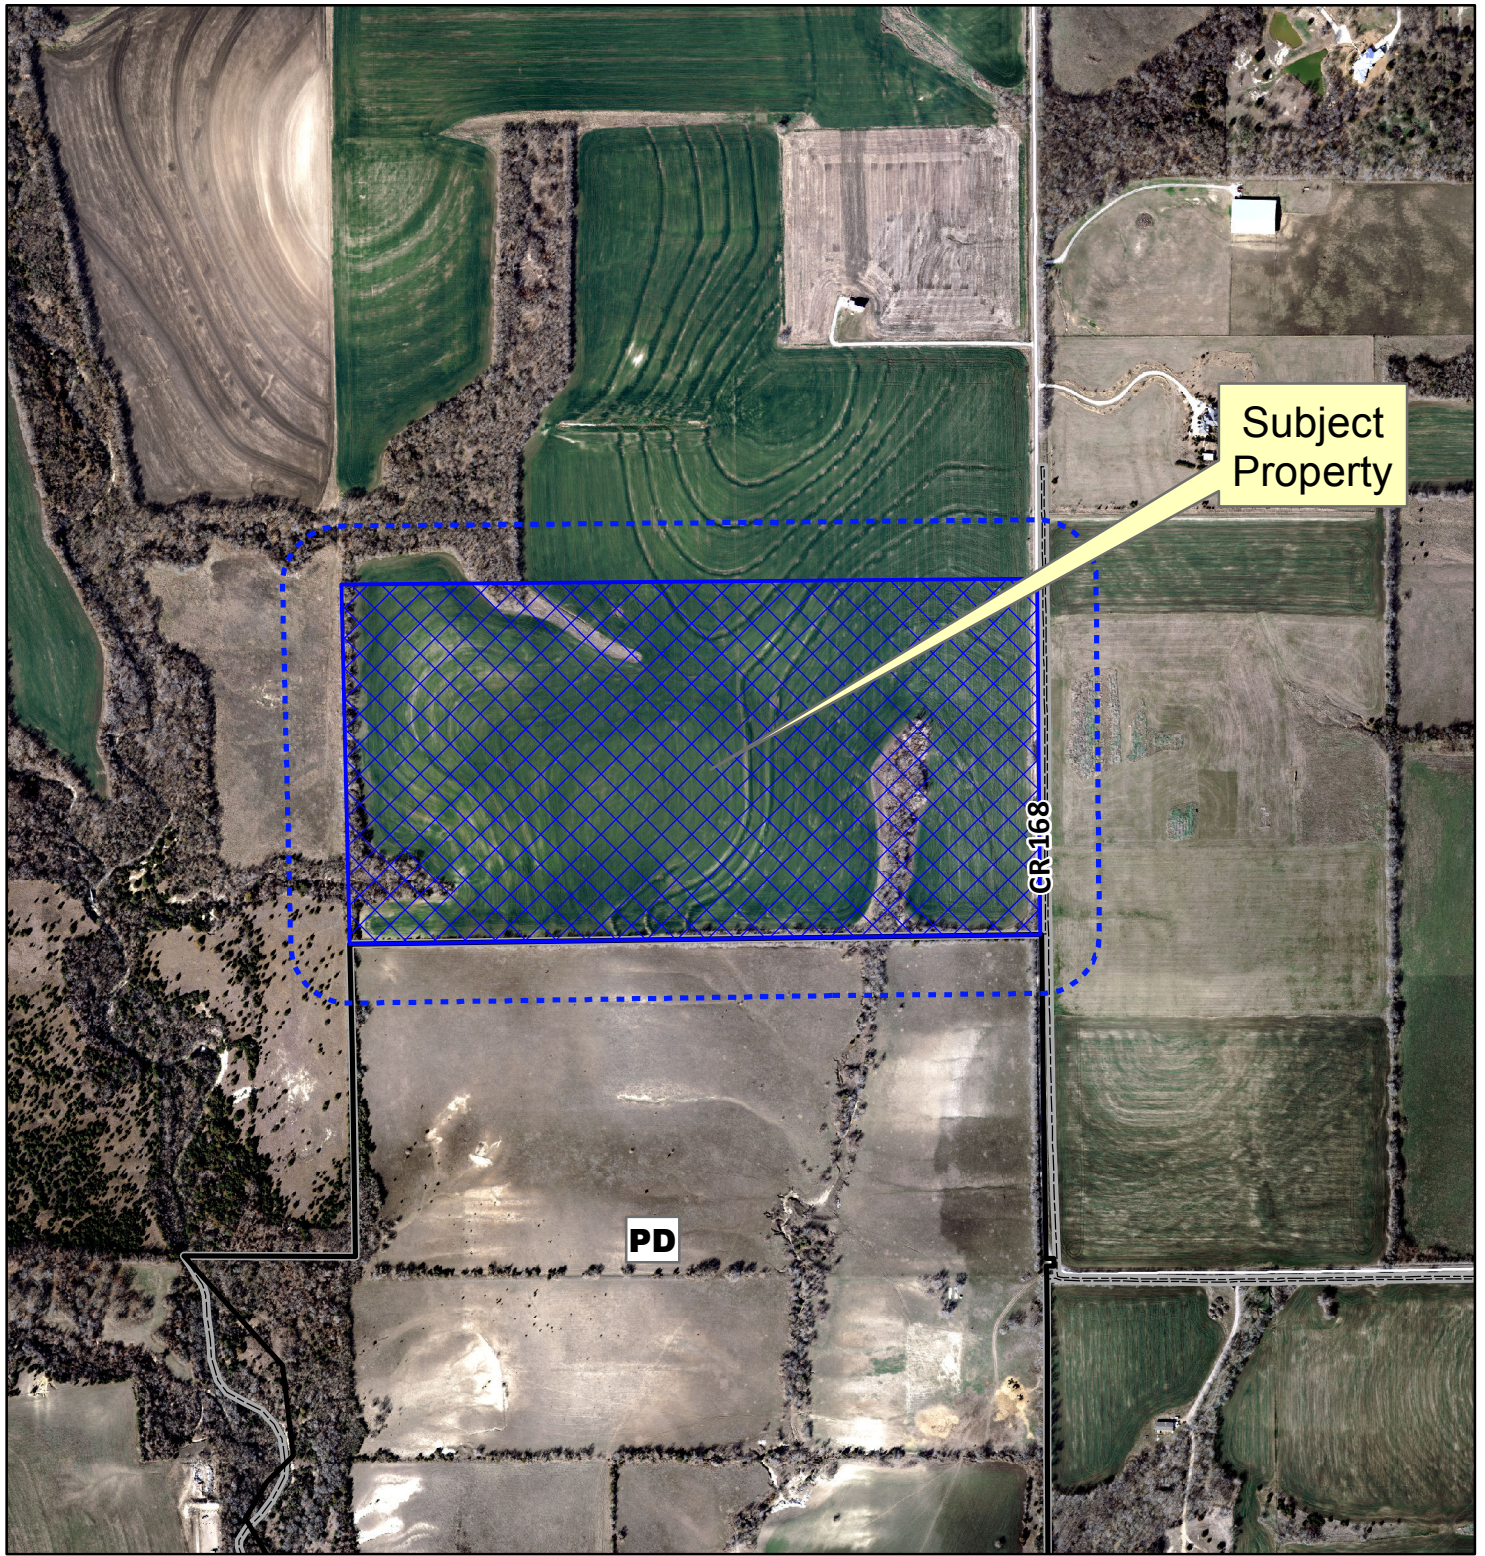

Notification Map

Case: 14-264Z

--- 200' Notification Buffer

Subject Property

CR-168

PD

0 440 880 Feet

Notification Map

Case: 14-264Z

--- 200' Notification Buffer

Vicinity Map