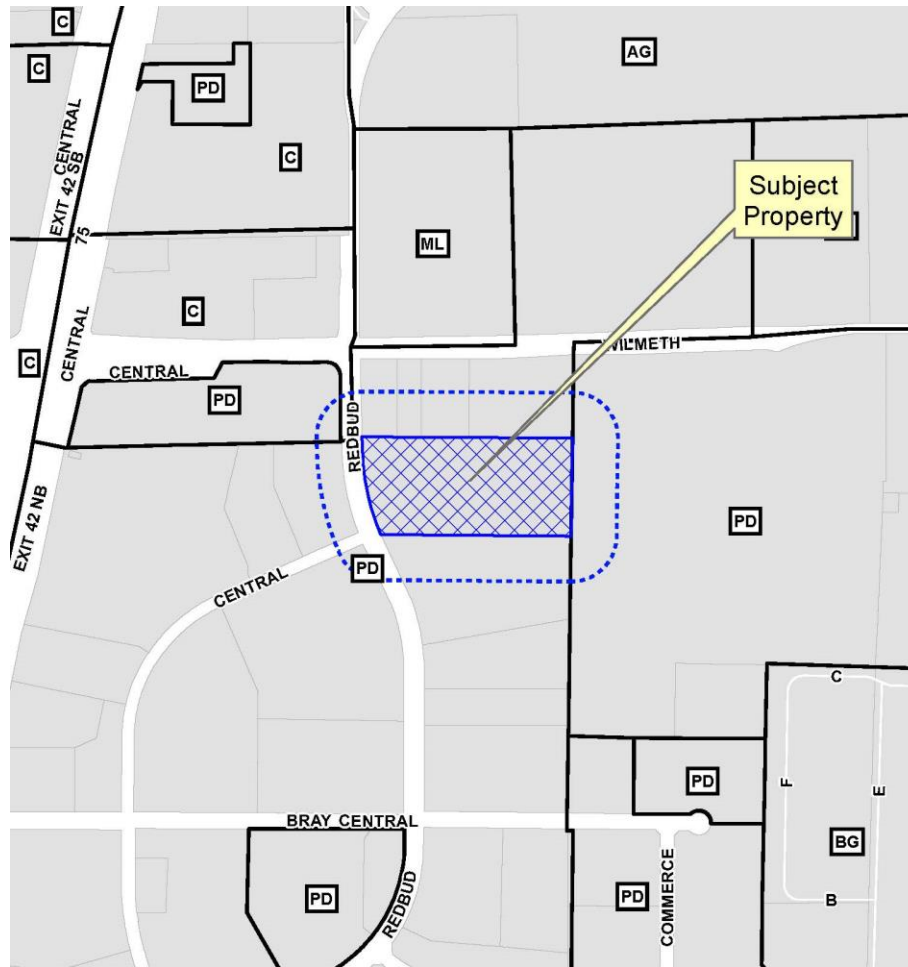

Blount Fine Foods
Site Plan
16-080SP

Location Map

Aerial Exhibit