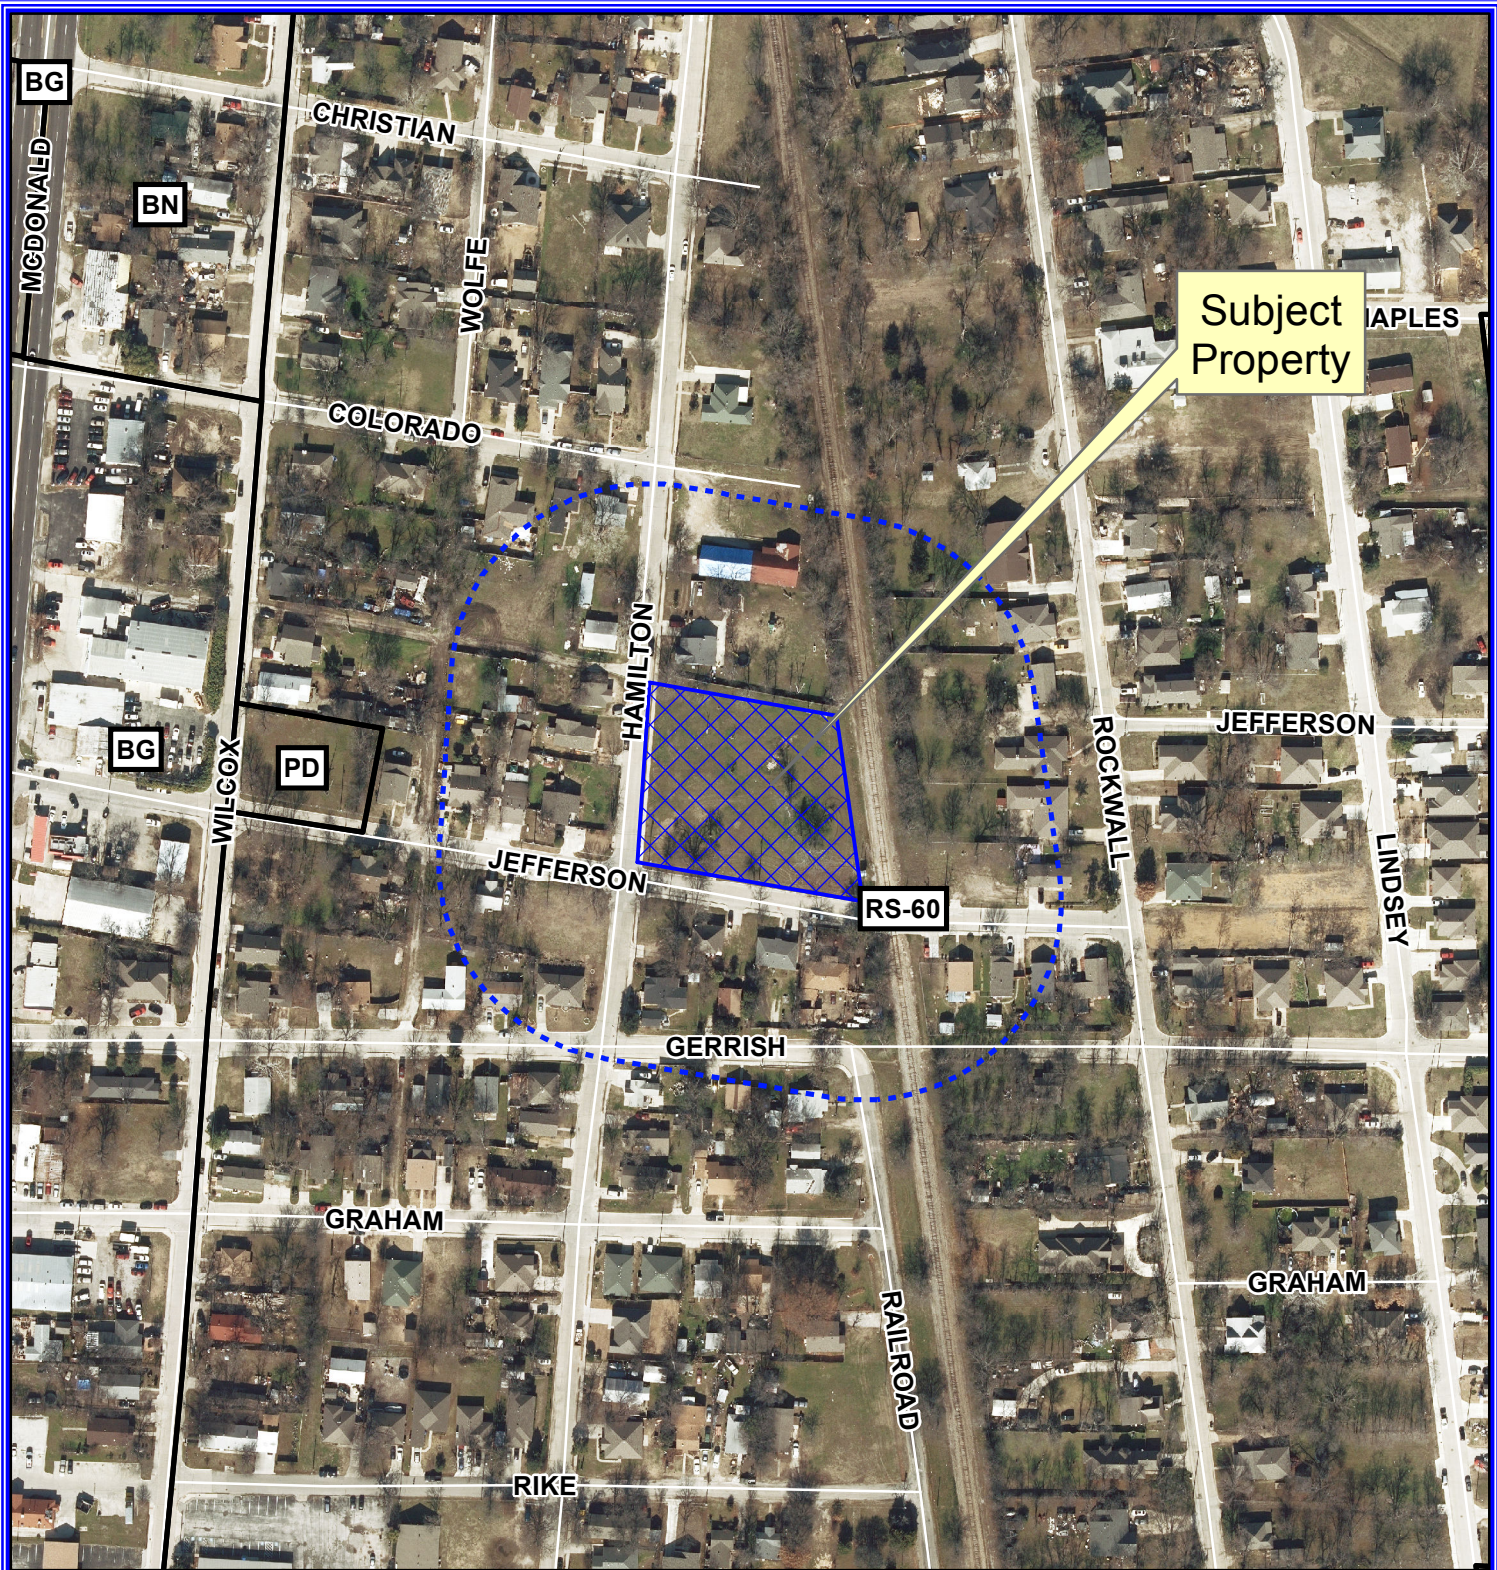

## Notification Map

Case: 16-068PFR

--- 200' Buffer

## Notification Map

Case: 16-068PFR

--- 200' Buffer

Vicinity Map