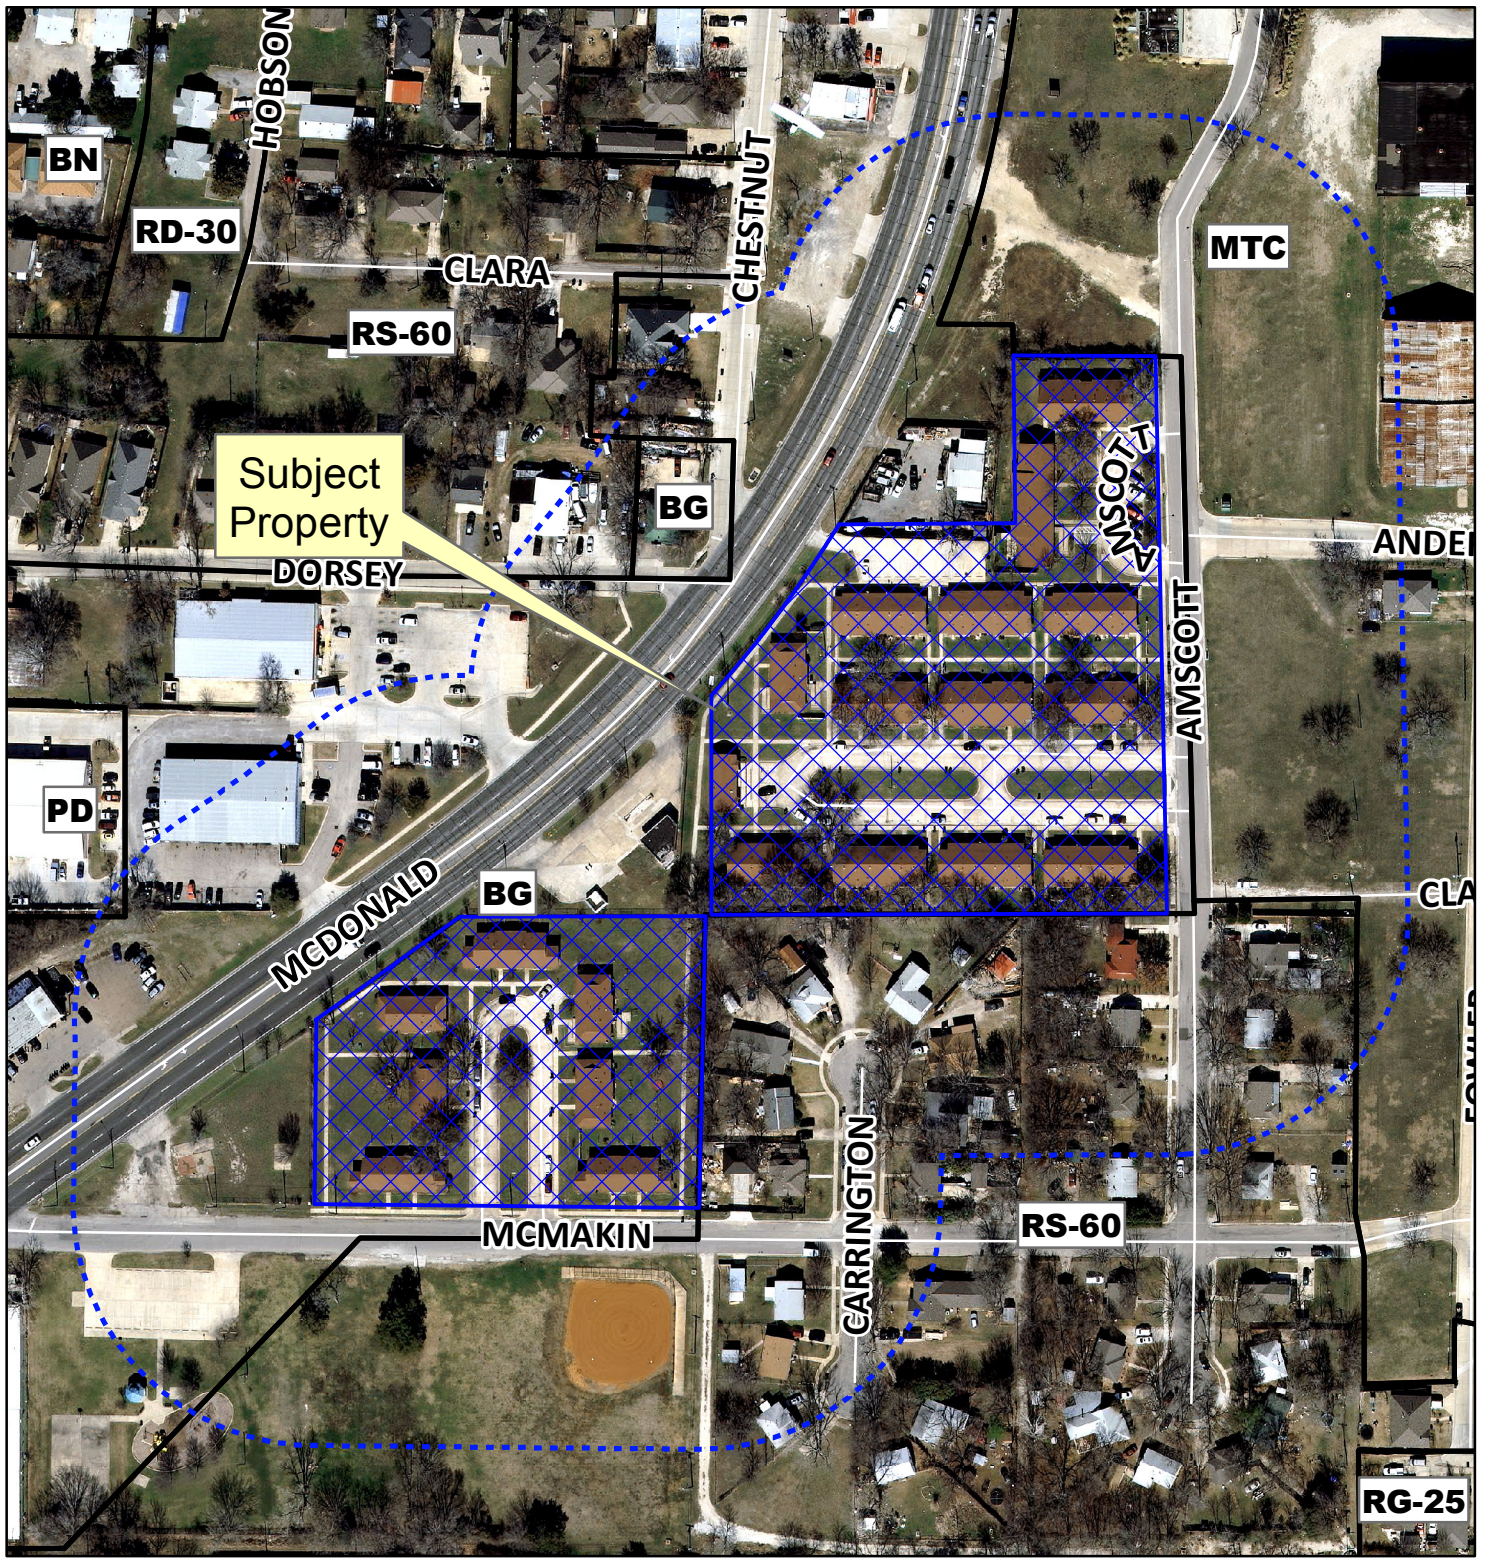

Notification Map

Case: 13-154Z

--- 200' Notification Buffer

Notification Map

Case: 13-154Z

--- 200' Notification Buffer