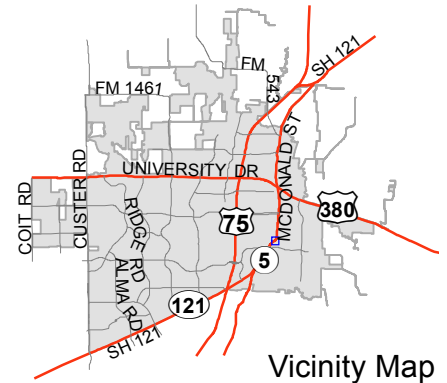

Notification Map

Case: 13-154Z

--- 200' Notification Buffer

Notification Map

Case: 13-154Z

--- 200' Notification Buffer