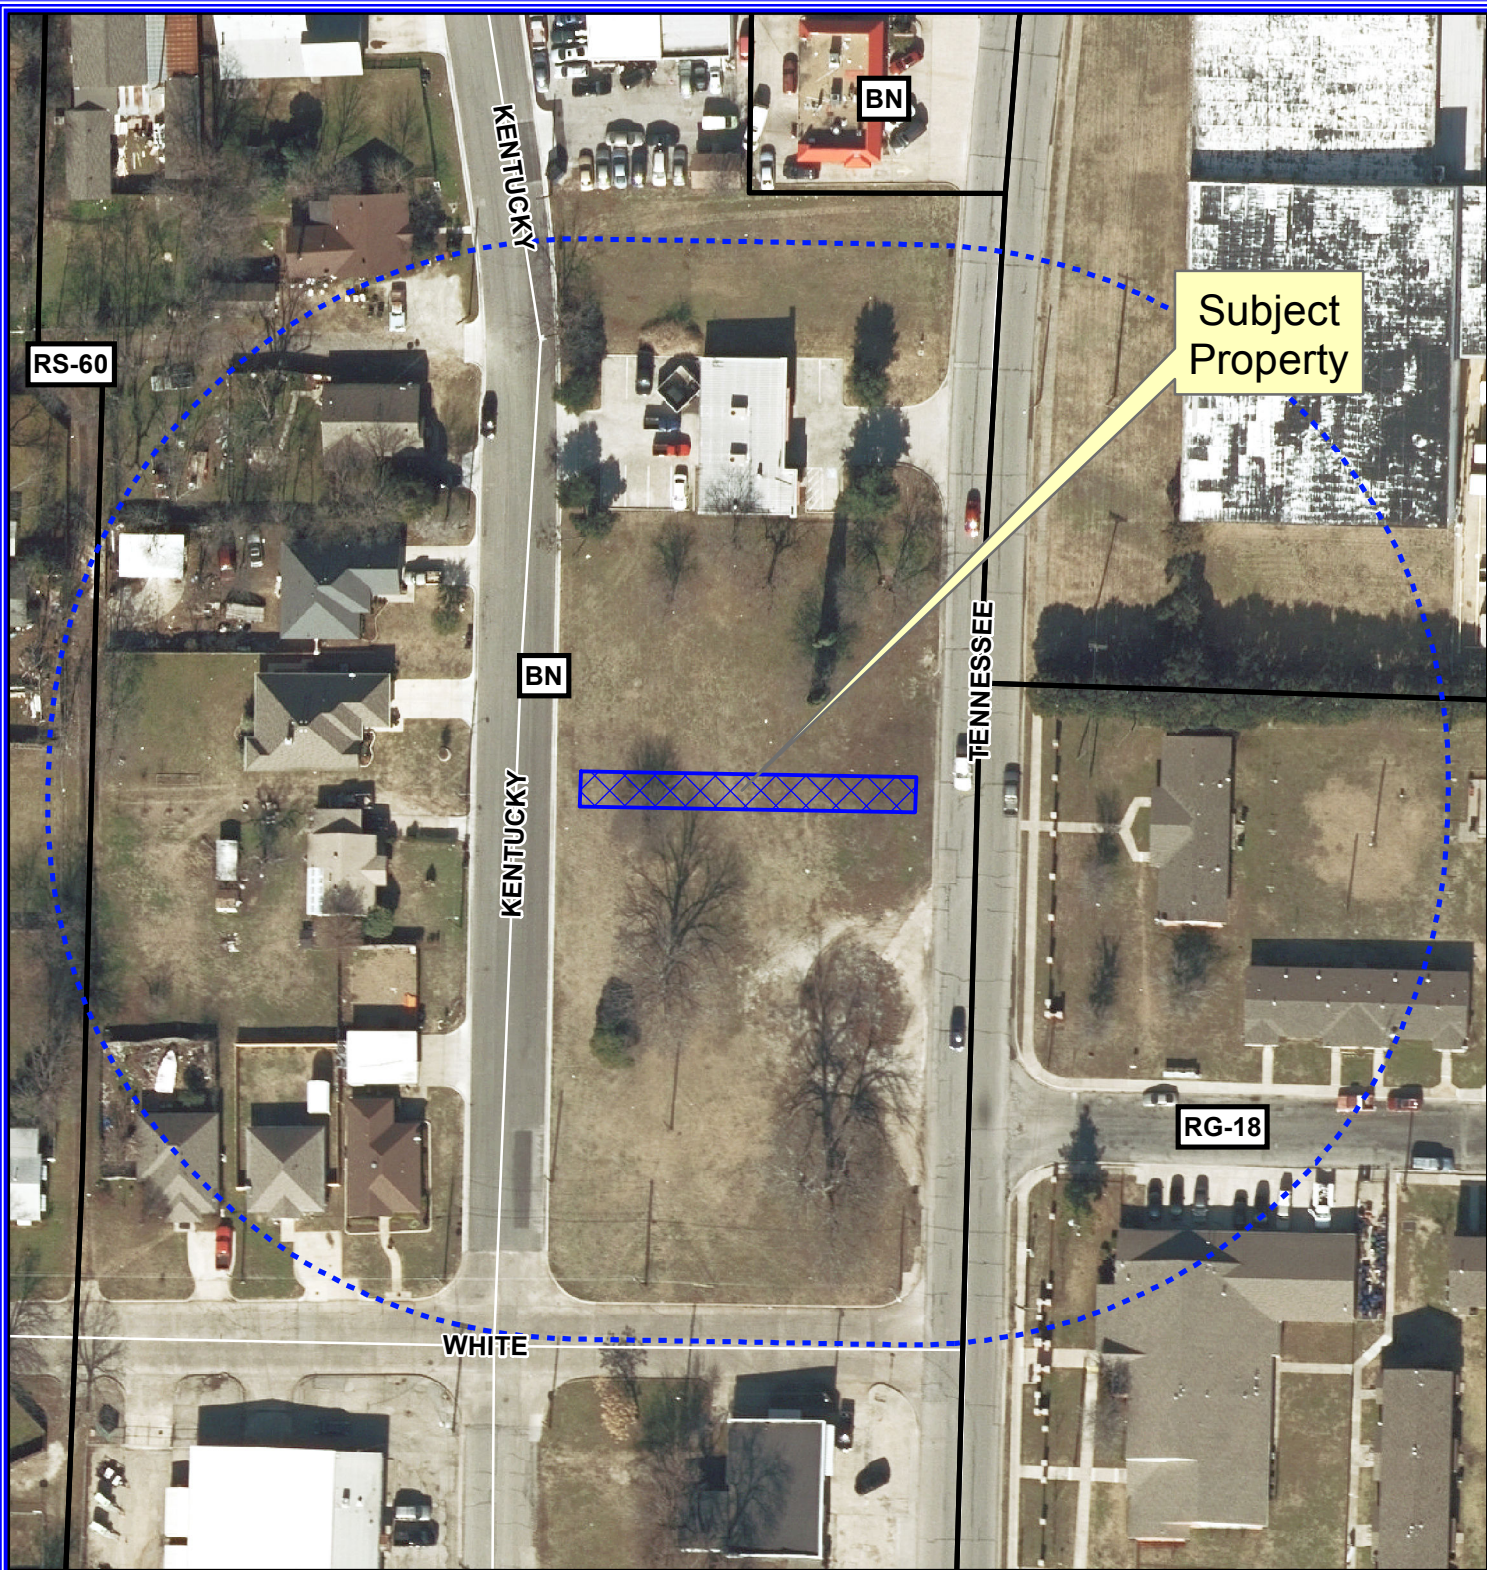

Notification Map

Case: 16-143AA

--- 200' Buffer

Notification Map

Case: 16-143AA

--- 200' Buffer