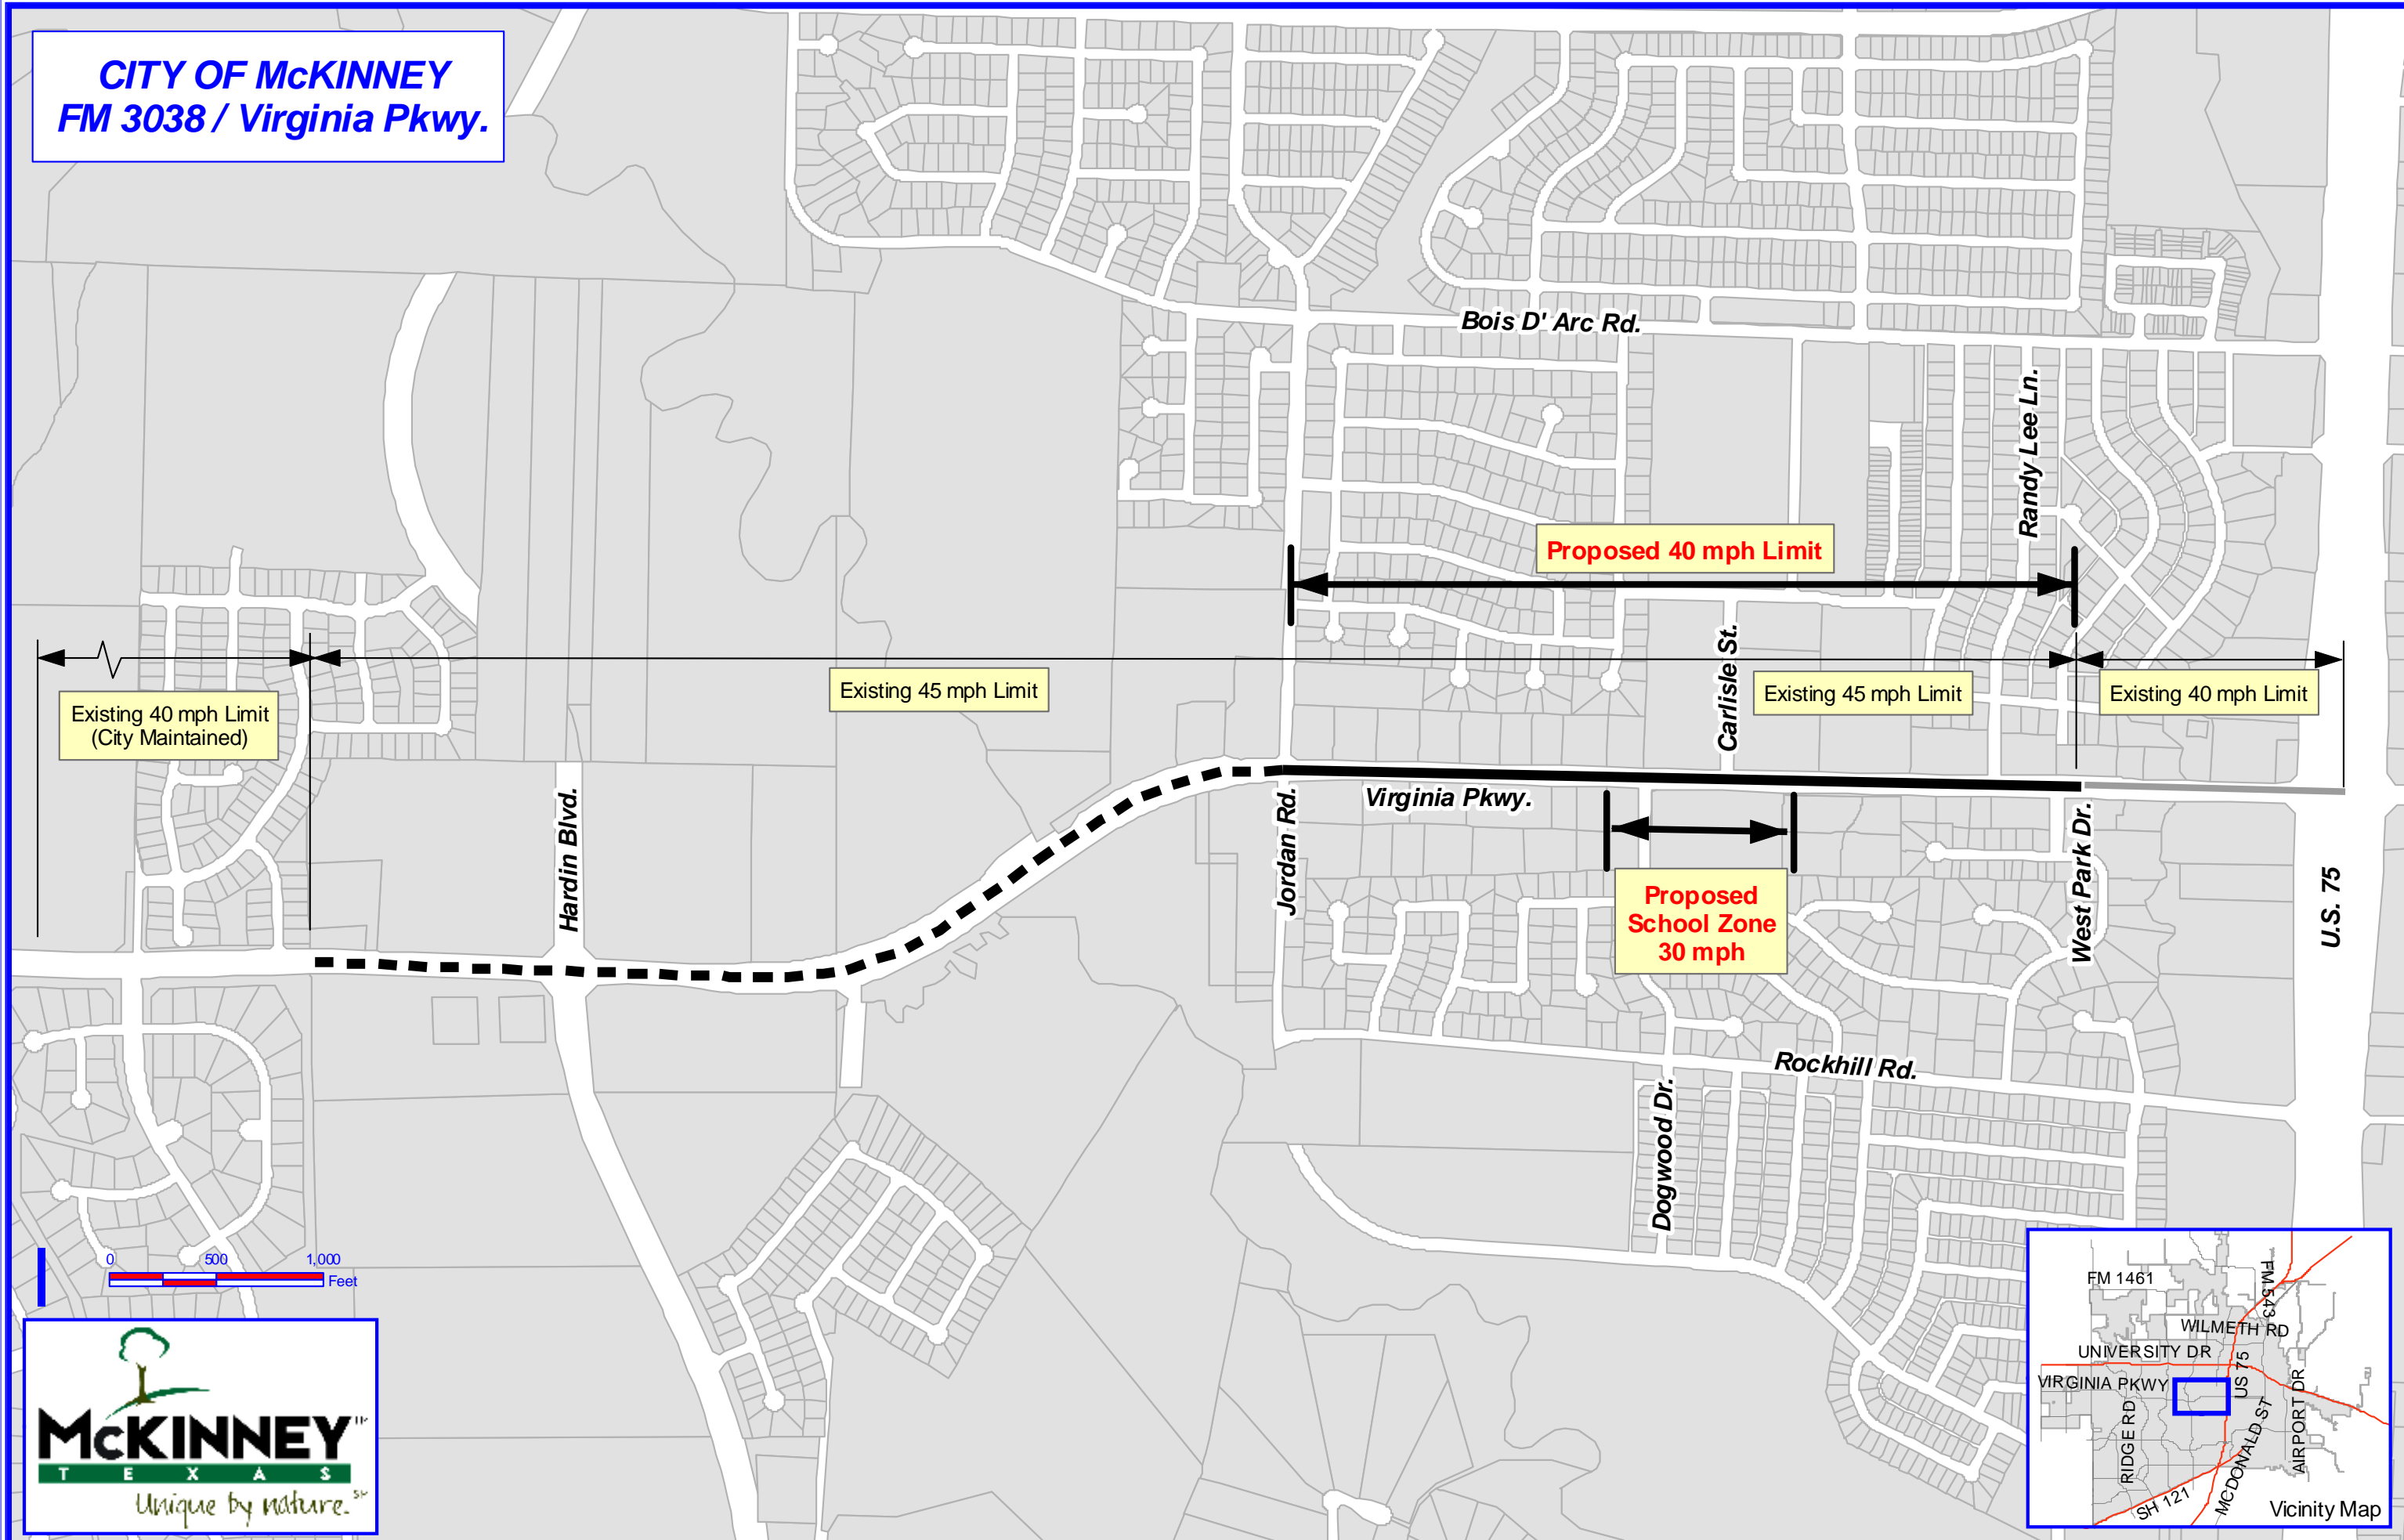

CITY OF MCKINNEY
FM 3038 / Virginia Pkwy.

DISCLAIMER: This map and information contained in it were developed exclusively for use by the City of McKinney. Any use or reliance on this map by anyone else is at that party's risk and without liability to the City of McKinney, it's officials or employees for any discrepancies, errors, or variances which may exist.

Y:\GIS\Work\Green\Engineering\Location maps\FM3038 Virginia Pkwy\FM3038SpeedLimits_RR1.mxd