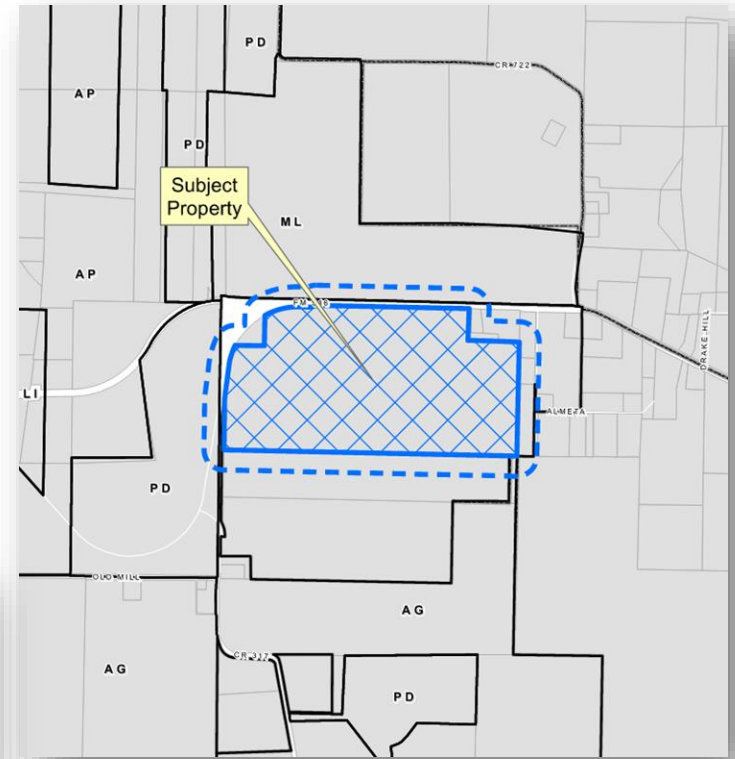

Airport Trade Center Annexation and Zoning

21-0005A (Annexation)

21-0039Z (Zoning)

Location Map

Aerial Exhibit

ANNEXATION ITEMS/INFORMATION

- Annexation Ordinance, including Municipal Services Plan
- Annexation Facilities Agreement

ZONING ITEMS/INFORMATION

- Proposed Zoning: "LI" – Light Industrial District