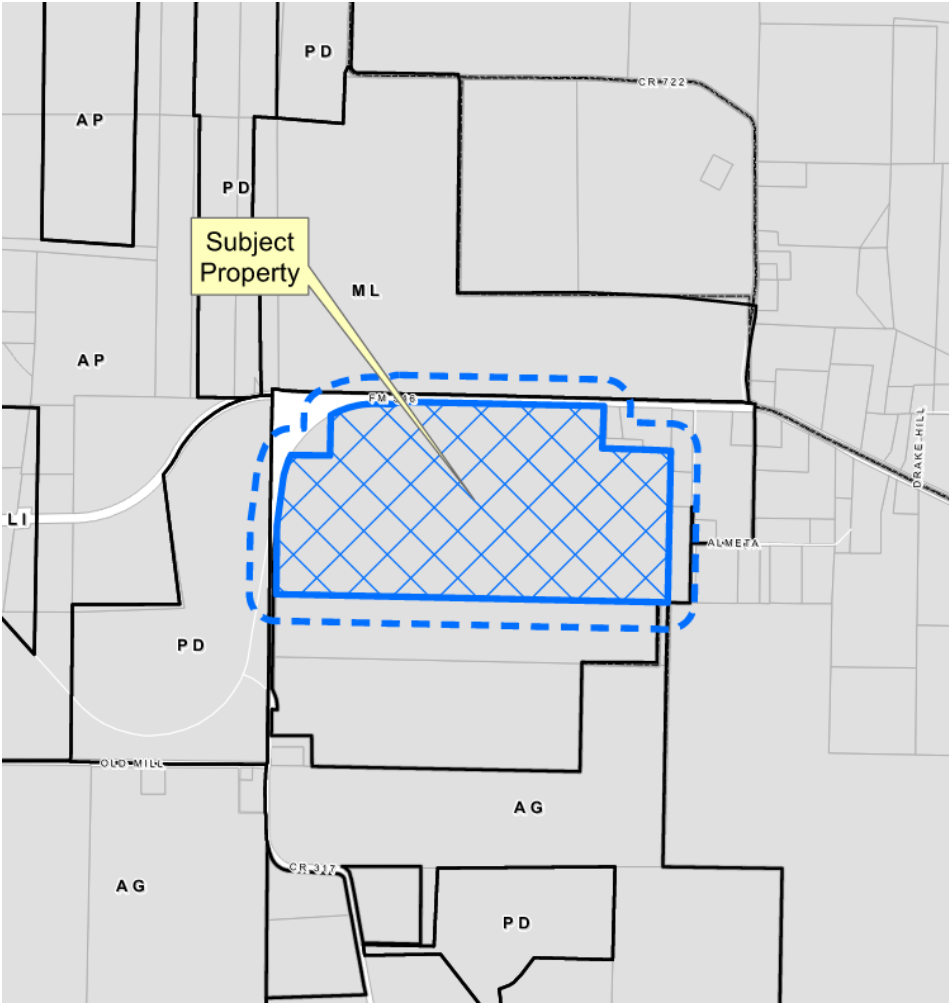

Airport Trade Center Annexation and Zoning

21-0005A (Annexation)

21-0039Z (Zoning)

Location Map

Aerial Exhibit

ANNEXATION ITEMS/INFORMATION

- Annexation Ordinance, including Municipal Services Plan
- Annexation Facilities Agreement

ZONING ITEMS/INFORMATION

- Proposed Zoning: "LI" – Light Industrial District