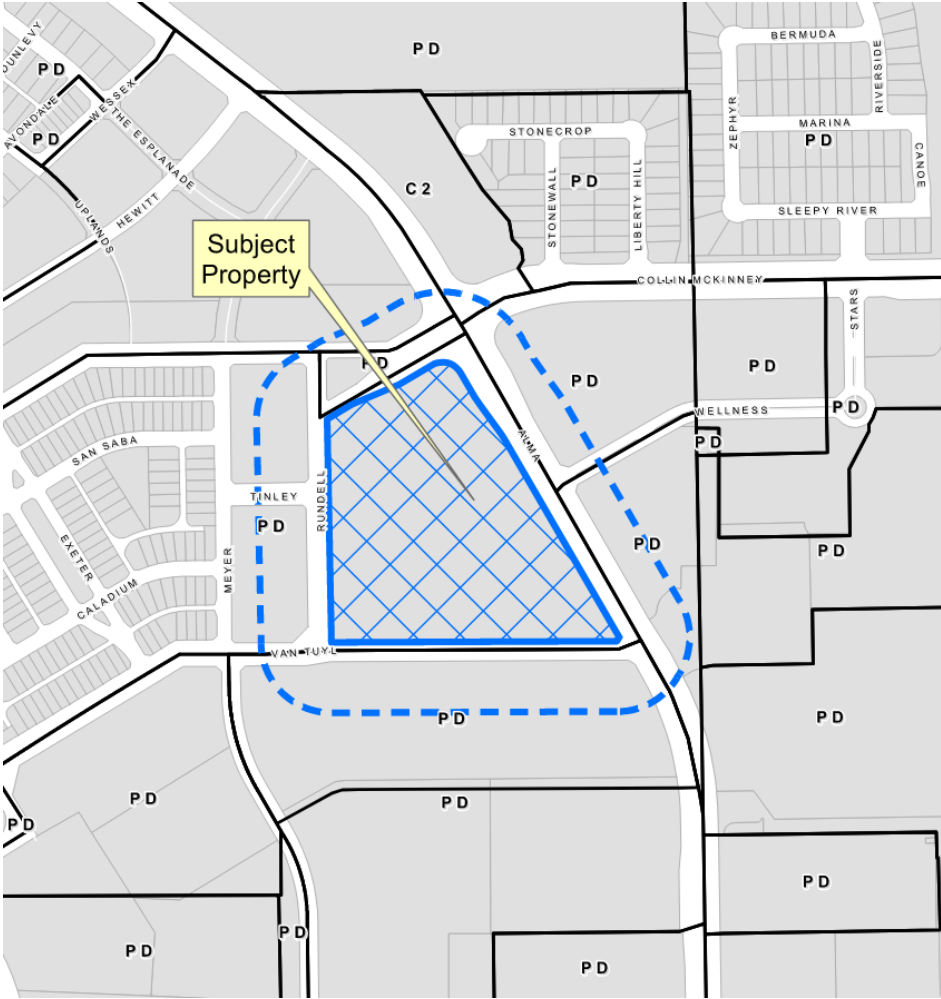

Craig Ranch Adult Living Rezoning

22-0040Z

Location Map

Aerial Exhibit

Proposed Zoning Exhibit