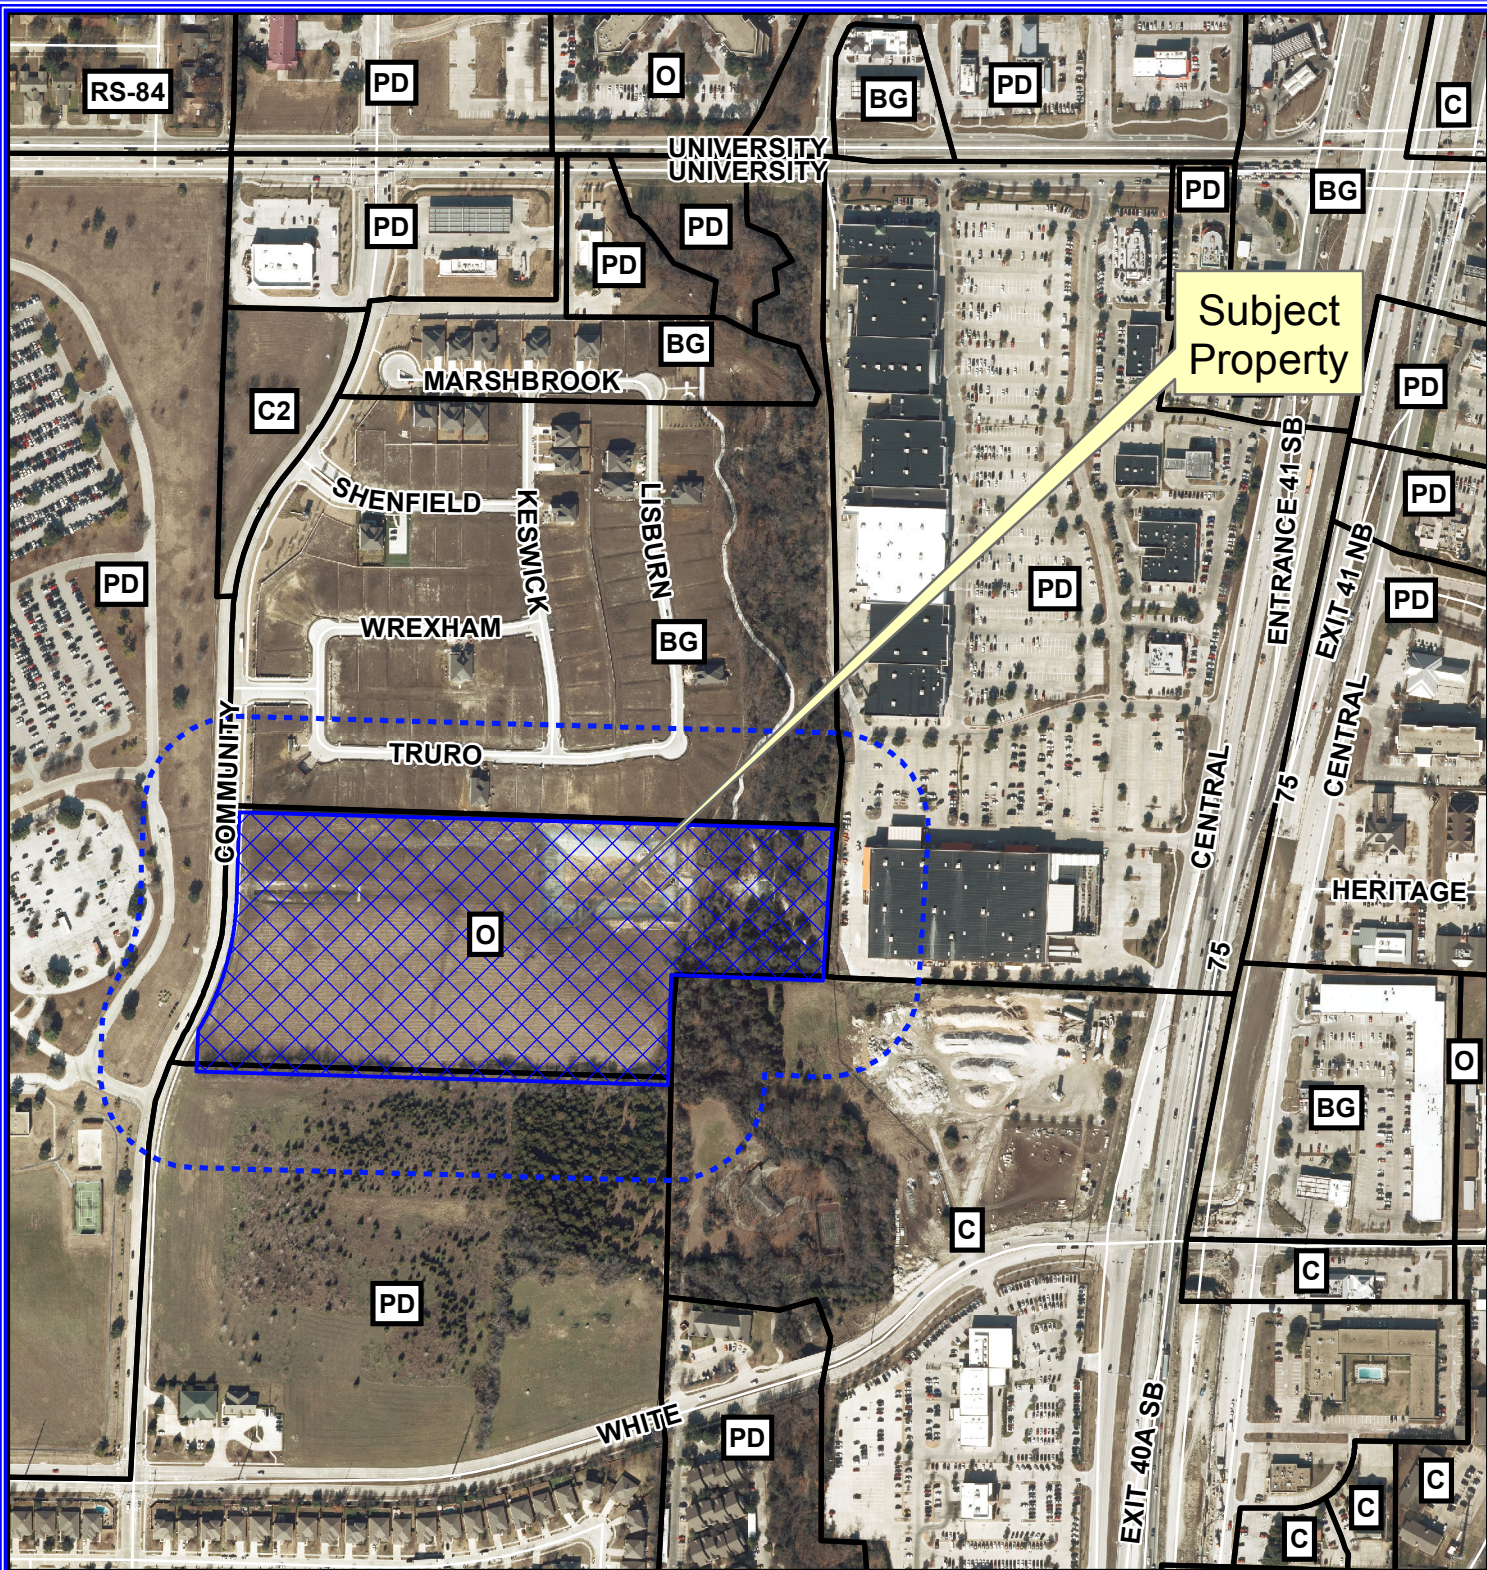

Notification Map

Case: 16-306Z

--- 200' Buffer

Notification Map

Case: 16-306Z

--- 200' Buffer