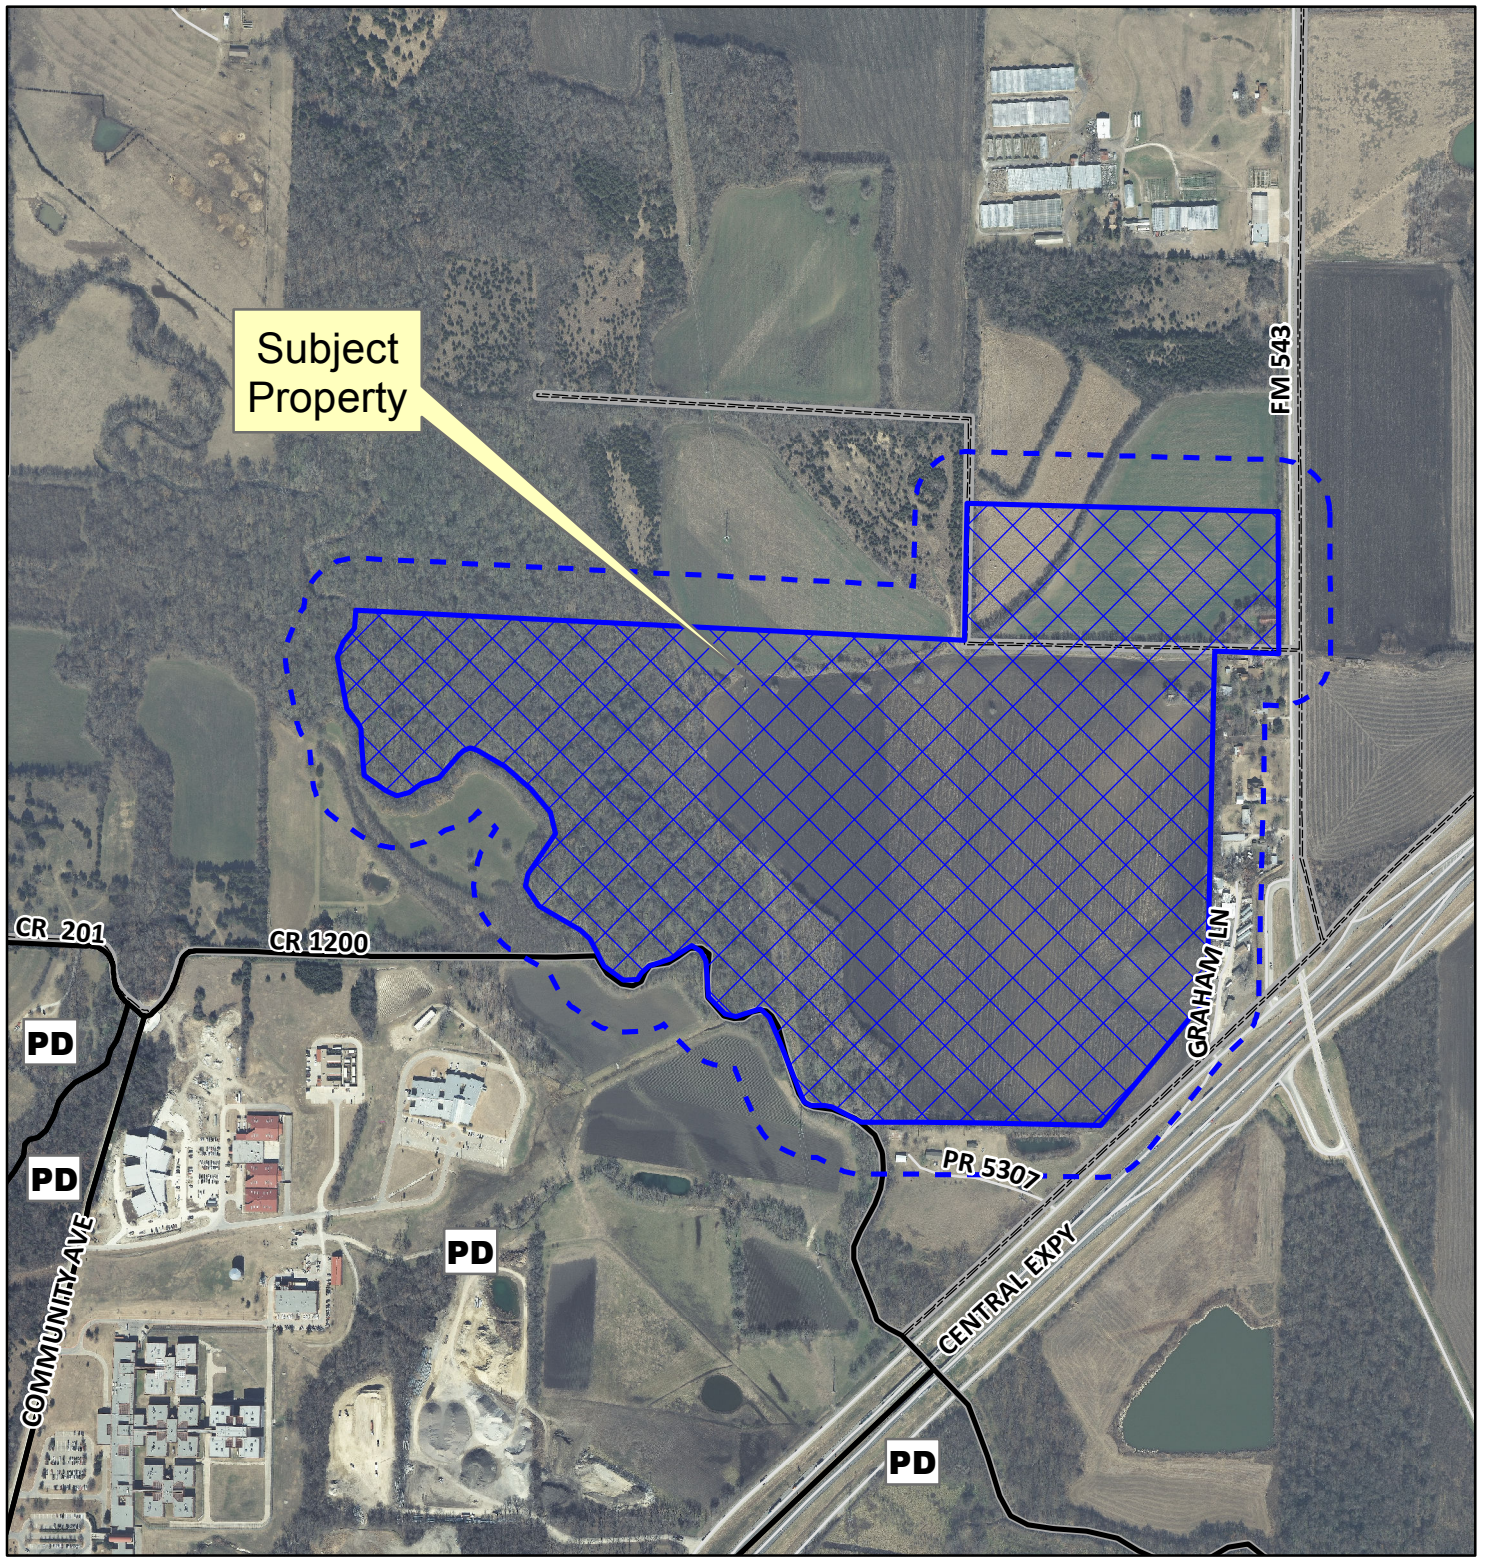

# Notification Map

Case: 13-098A

--- 200' Notification Buffer

Vicinity Map

Path: S:\MCKGIS\Notification\Projects\2013\13-098A.mxd

DISCLAIMER: This map and information contained in it were developed exclusively for use by the City of McKinney. Any use or reliance on this map by anyone else is at that party's risk and without liability to the City of McKinney, its officials or employees for any discrepancies, errors, or variances which may exist.

# Notification Map

Case: 13-098A

--- 200' Notification Buffer

Vicinity Map