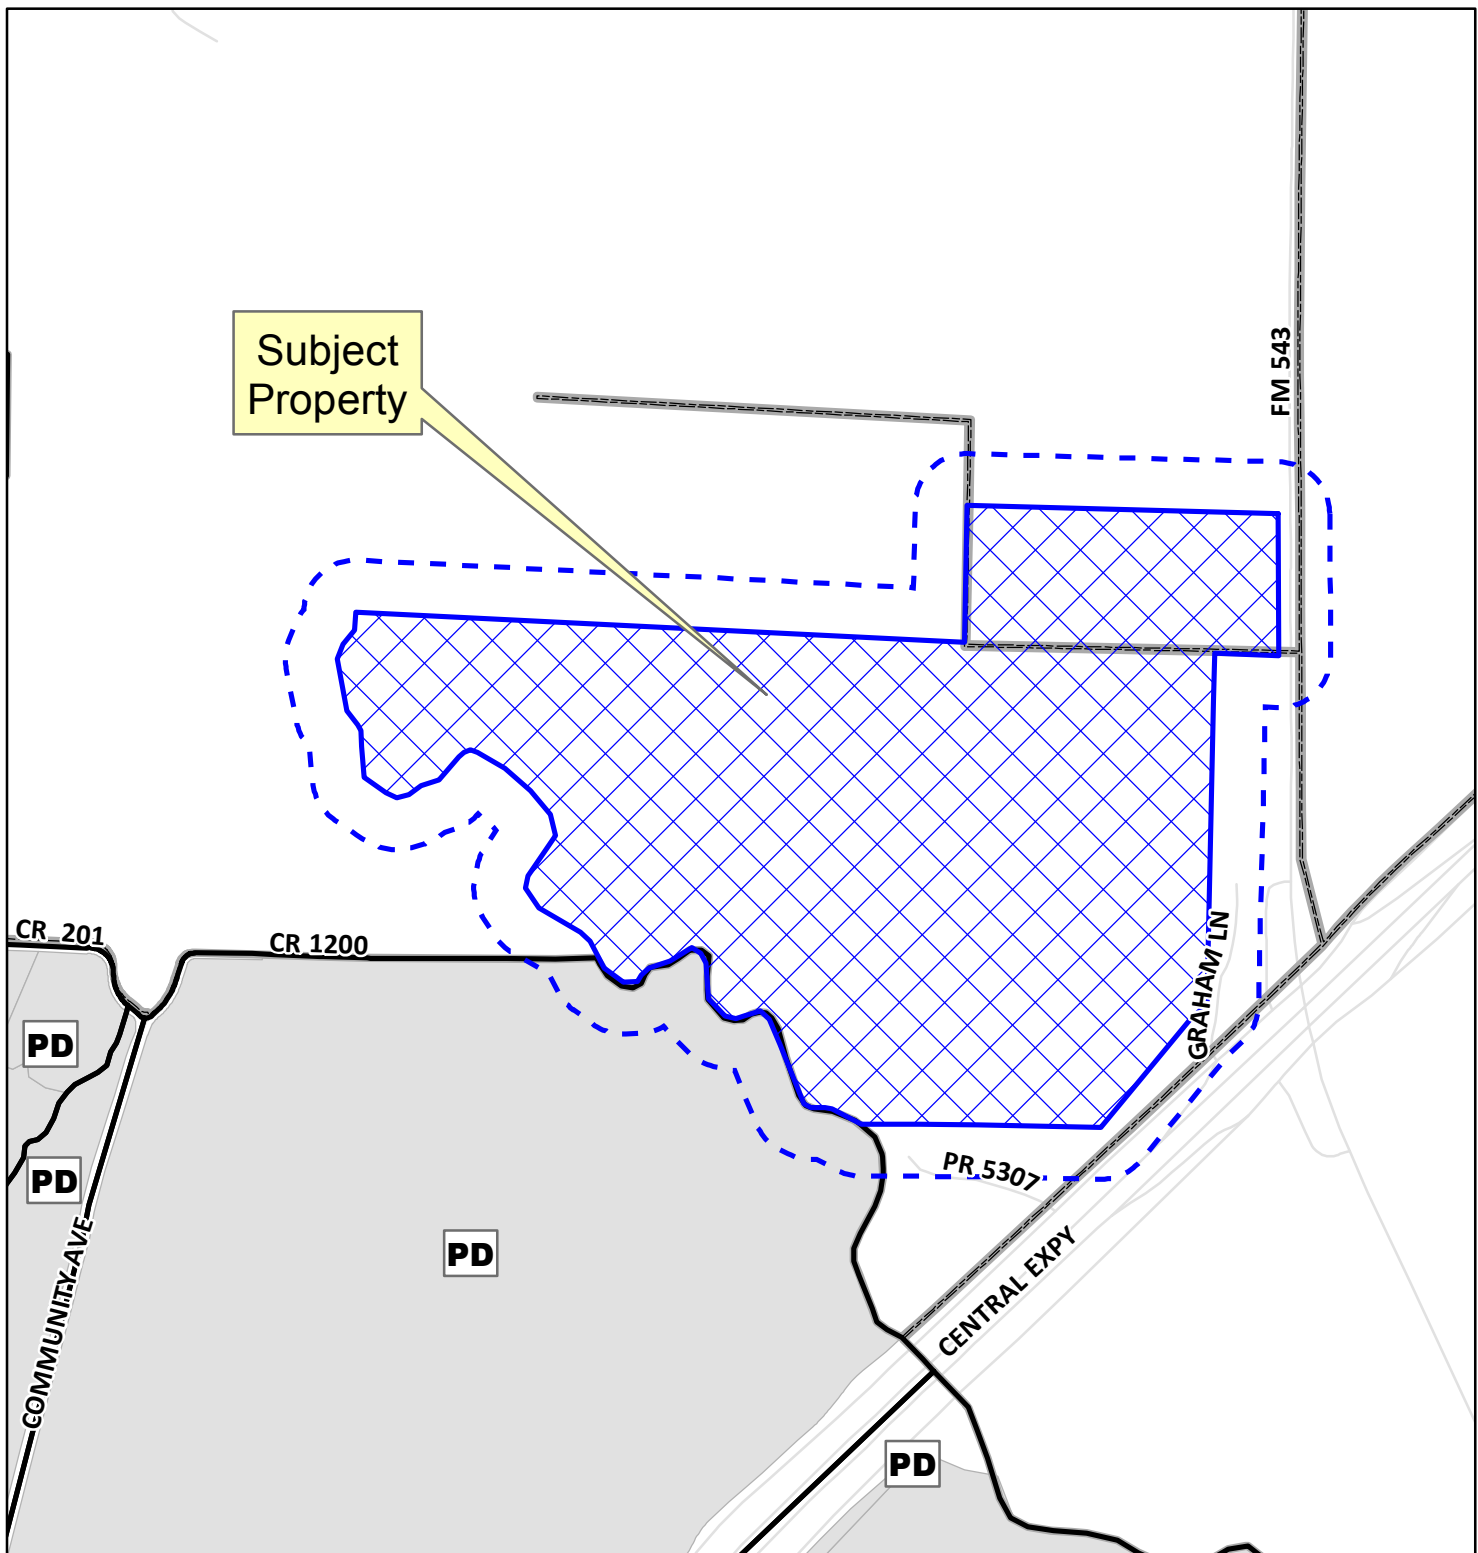

Subject Property

# Notification Map

Case: 13-098A

--- 200' Notification Buffer

Vicinity Map

Path: S:\MCKGIS\Notification\Projects\2013\13-098A.mxd

DISCLAIMER: This map and information contained in it were developed exclusively for use by the City of McKinney. Any use or reliance on this map by anyone else is at that party's risk and without liability to the City of McKinney, its officials or employees for any discrepancies, errors, or variances which may exist.

# Notification Map

Case: 13-098A

--- 200' Notification Buffer

Vicinity Map