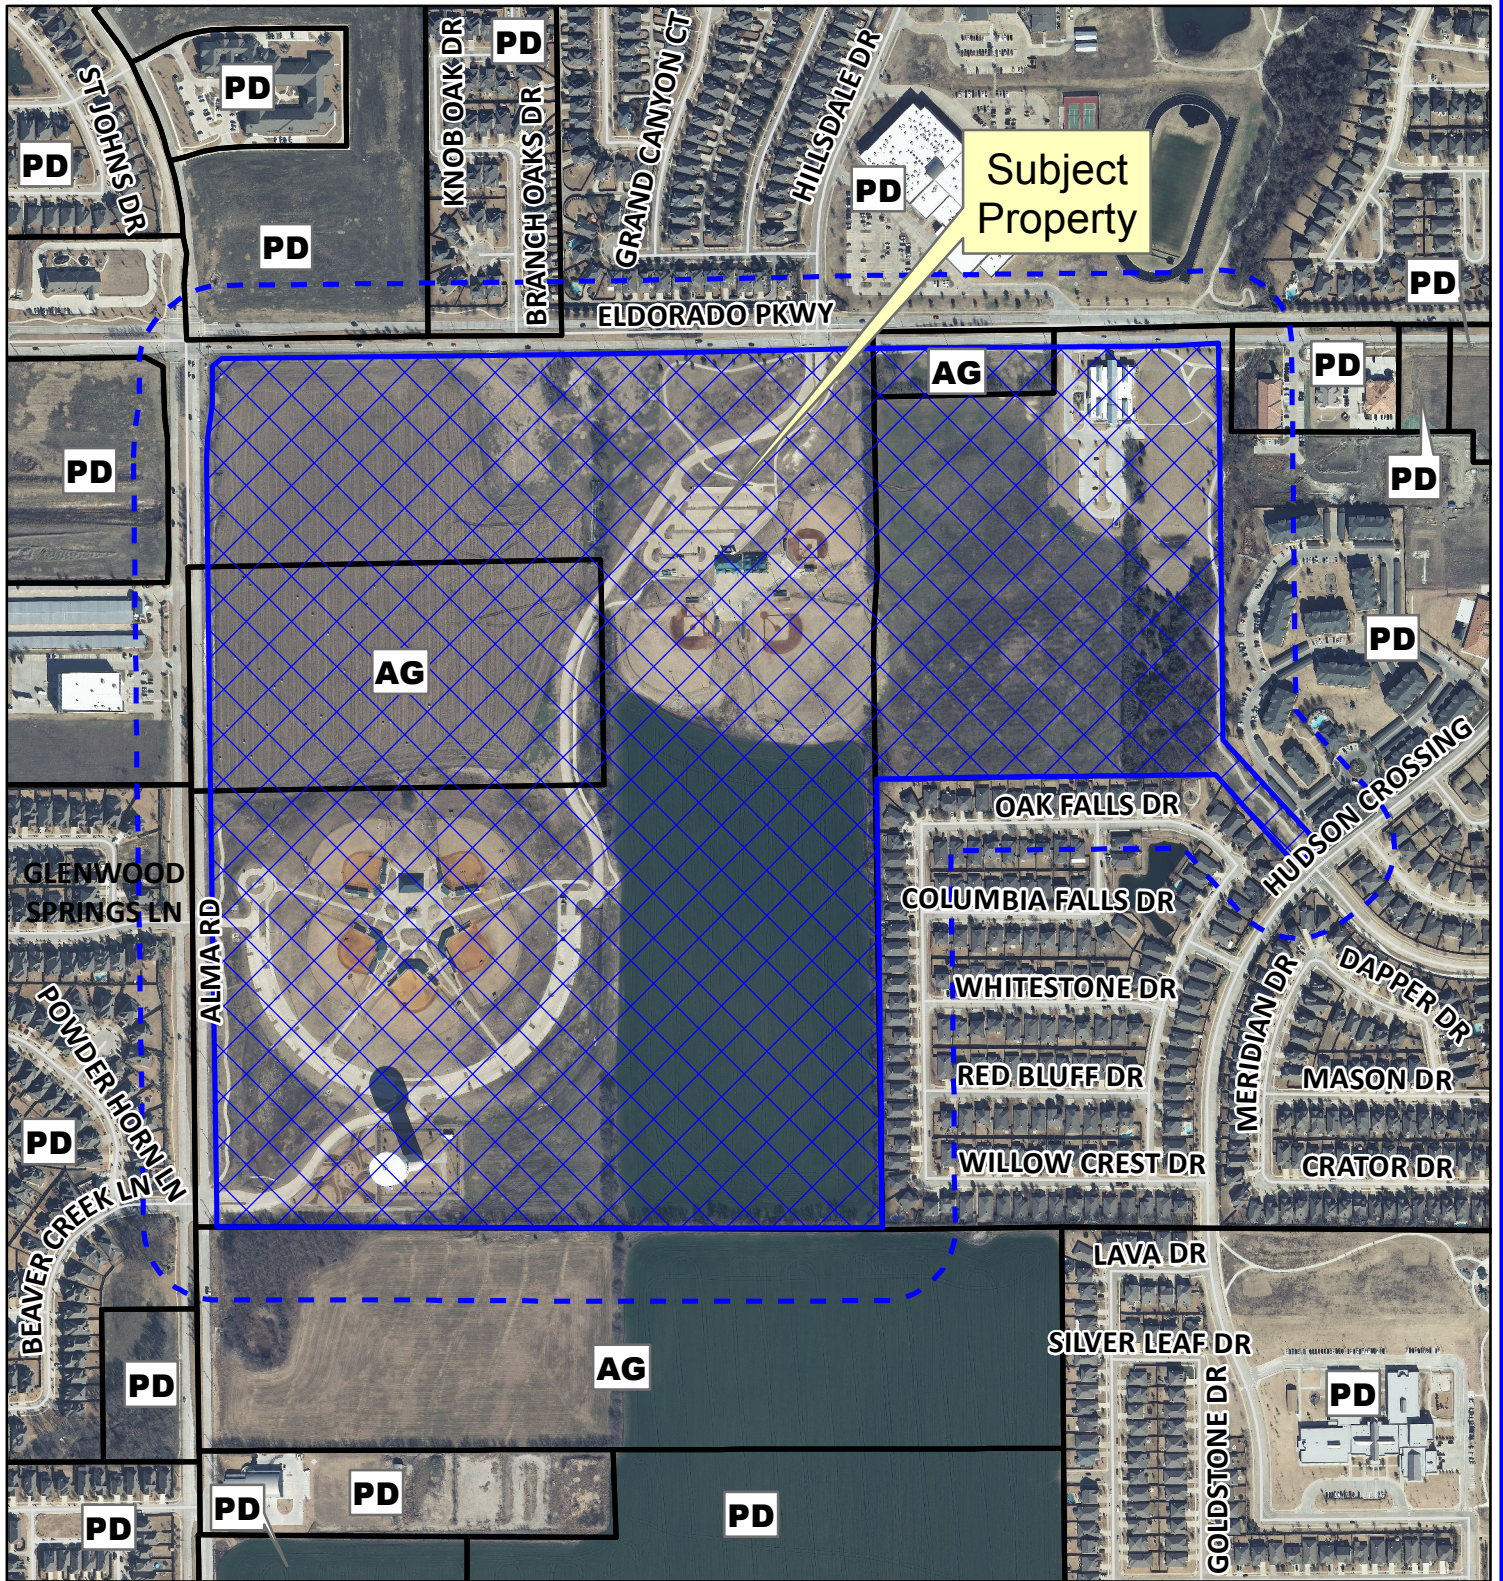

### Notification Case

Case: 12-101SP

--- 200' Notification Buffer