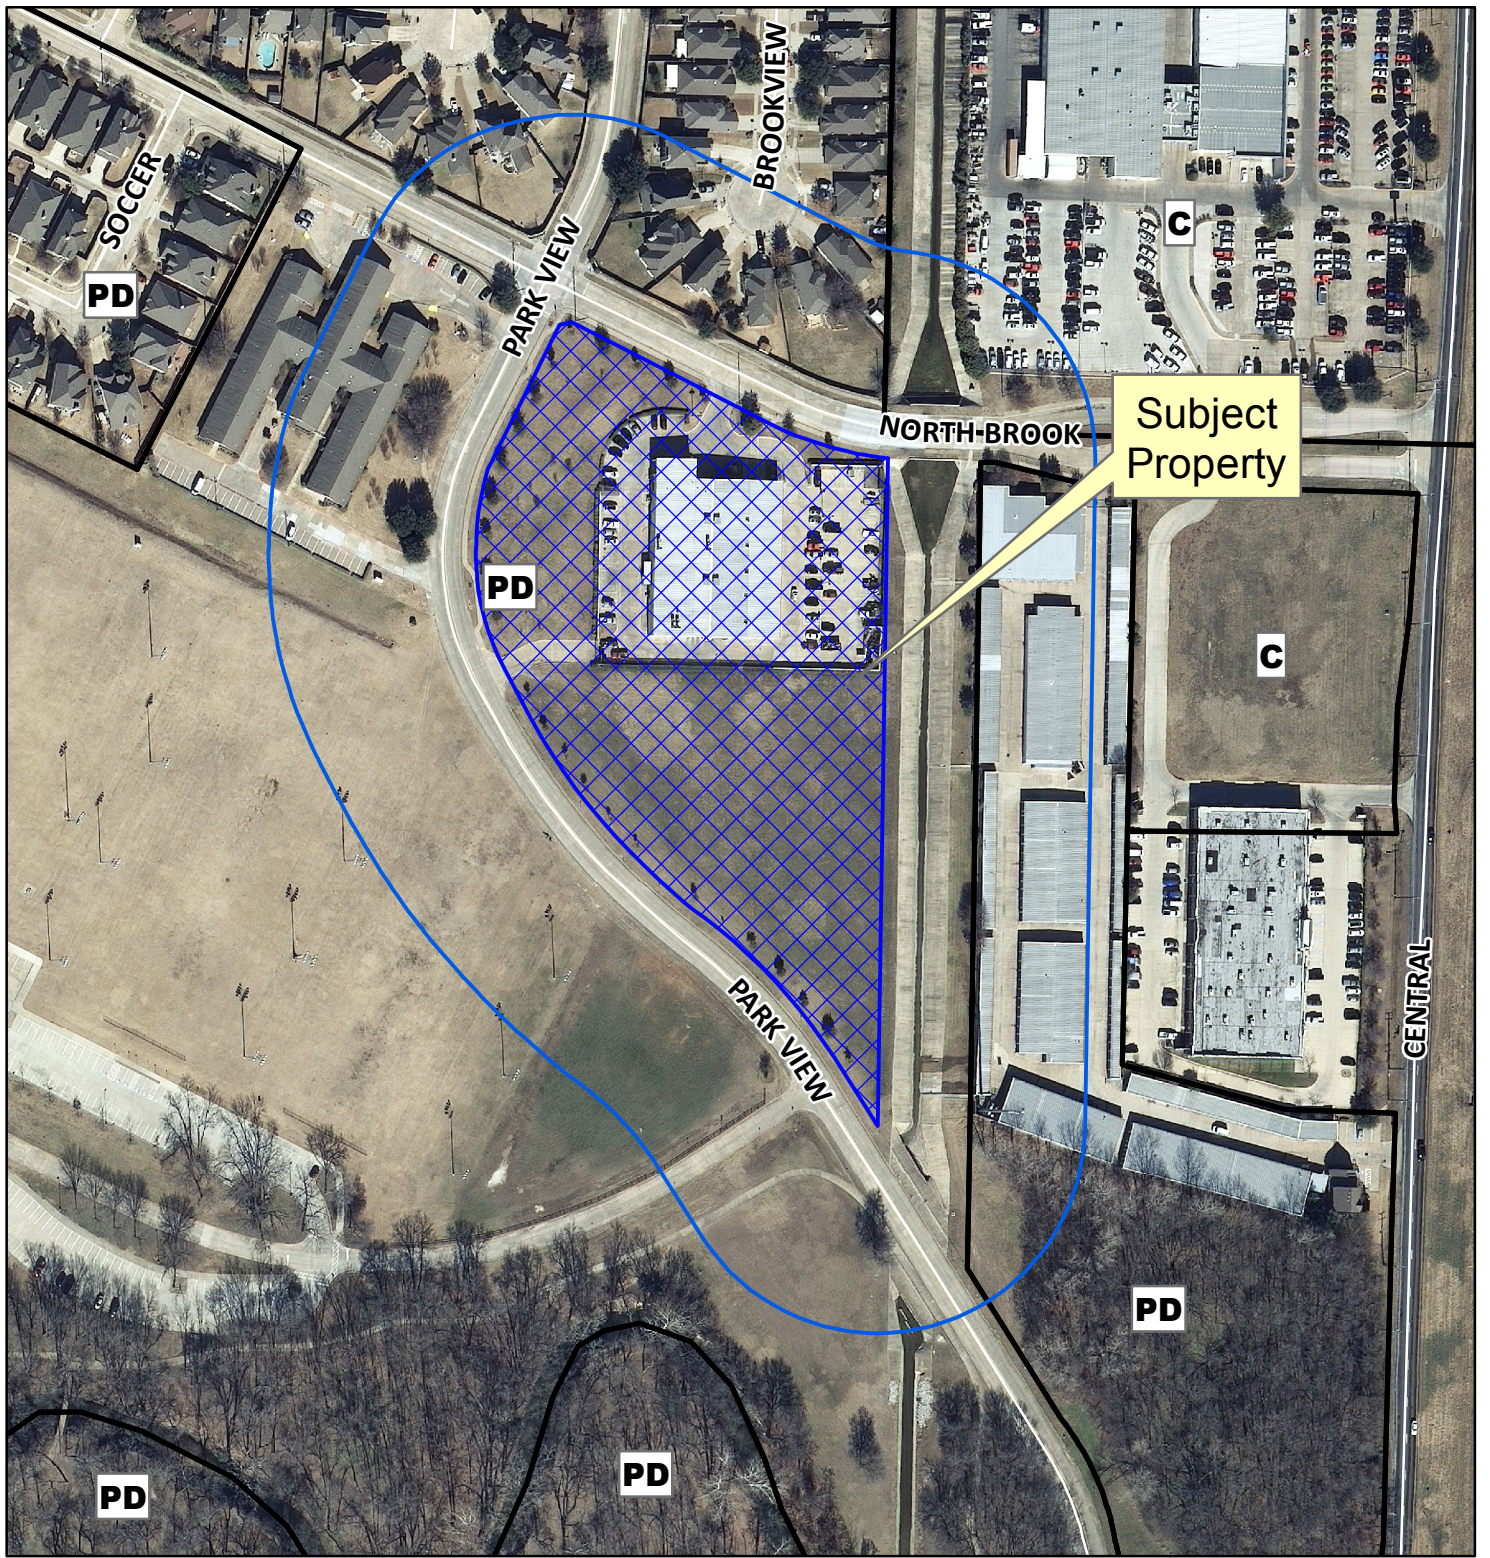

Subject Property

### Location Map

Case: 13-241Z

--- 200' Notification Buffer

Subject Property

### Location Map

Case: 13-241Z

--- 200' Notification Buffer