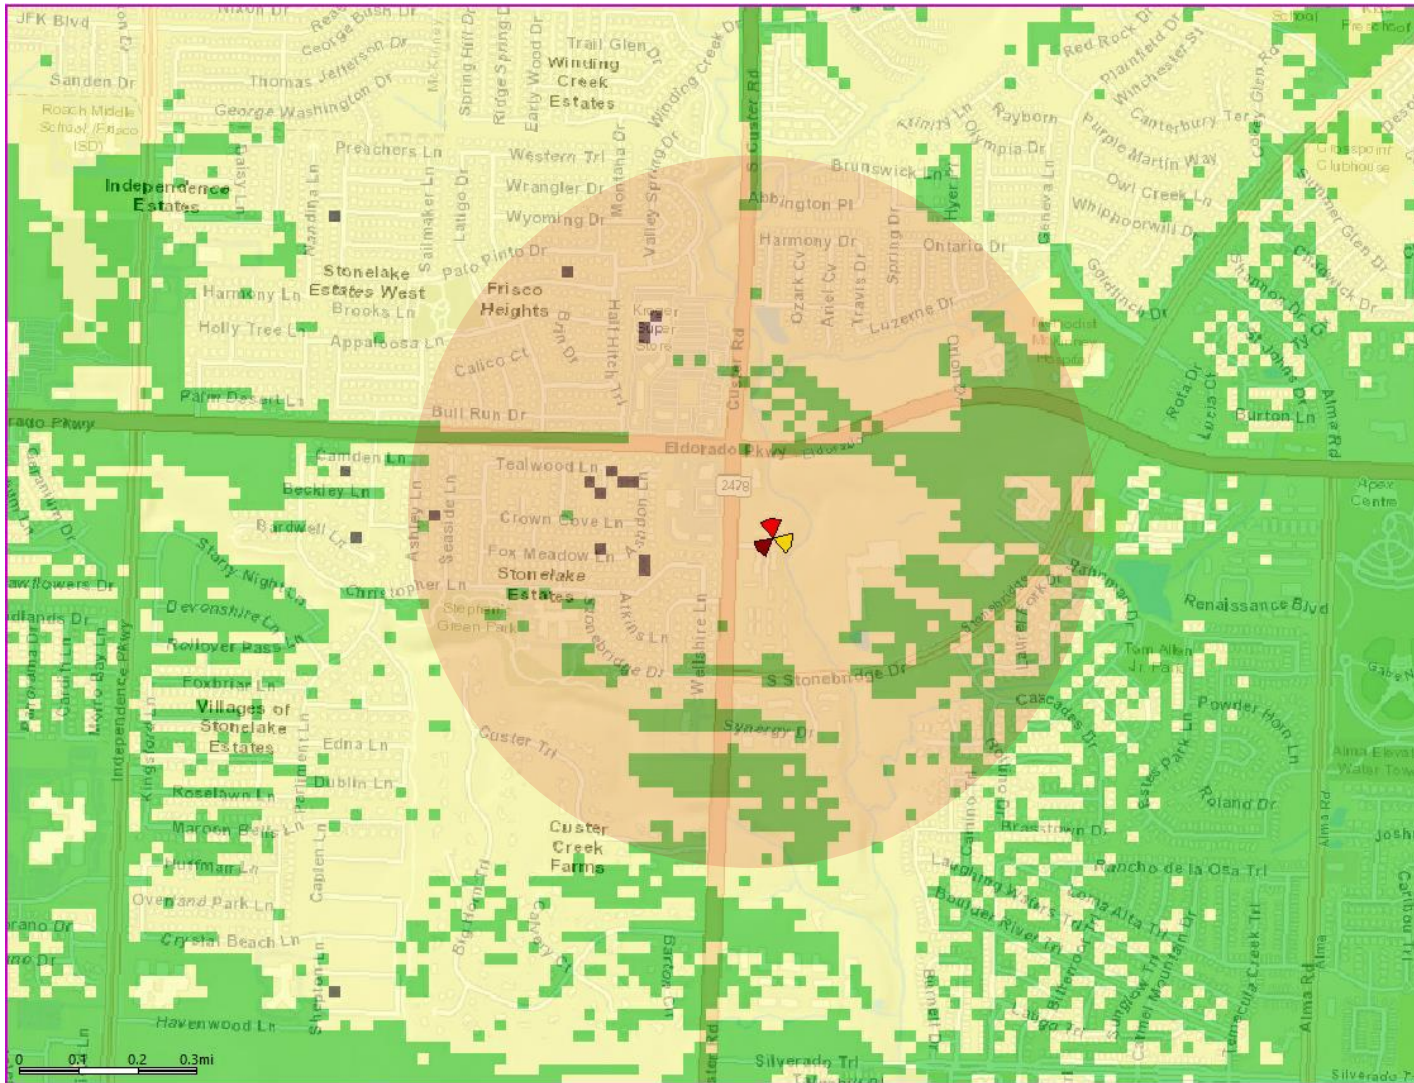

ELDORADO_CUSTER-700 MHz RSRP PRIOR

- RSRP 700 MHz**
-  Best Indoor Coverage
 -  In-Vehicle/Outdoor Coverage

ELDORADO_CUSTER-700 MHz RSRP Proposed 84'

RSRP 700 MHz

-  Best Indoor Coverage
-  In-Vehicle/Outdoor Coverage

ELDORADO_CUSTER_TMO - 700 MHz RSRP Proposed 37.5'

- RSRP 700 MHz**
- Best Indoor Coverage
 - In-Vehicle/Outdoor Coverage

Surrounding Sites of ELDORADO_CLUSTER

Dropped Calls

Confidential and proprietary materials for authorized Verizon personnel and outside agencies only. Use, disclosure or distribution of this material is not permitted to any unauthorized persons or third parties except by written agreement.