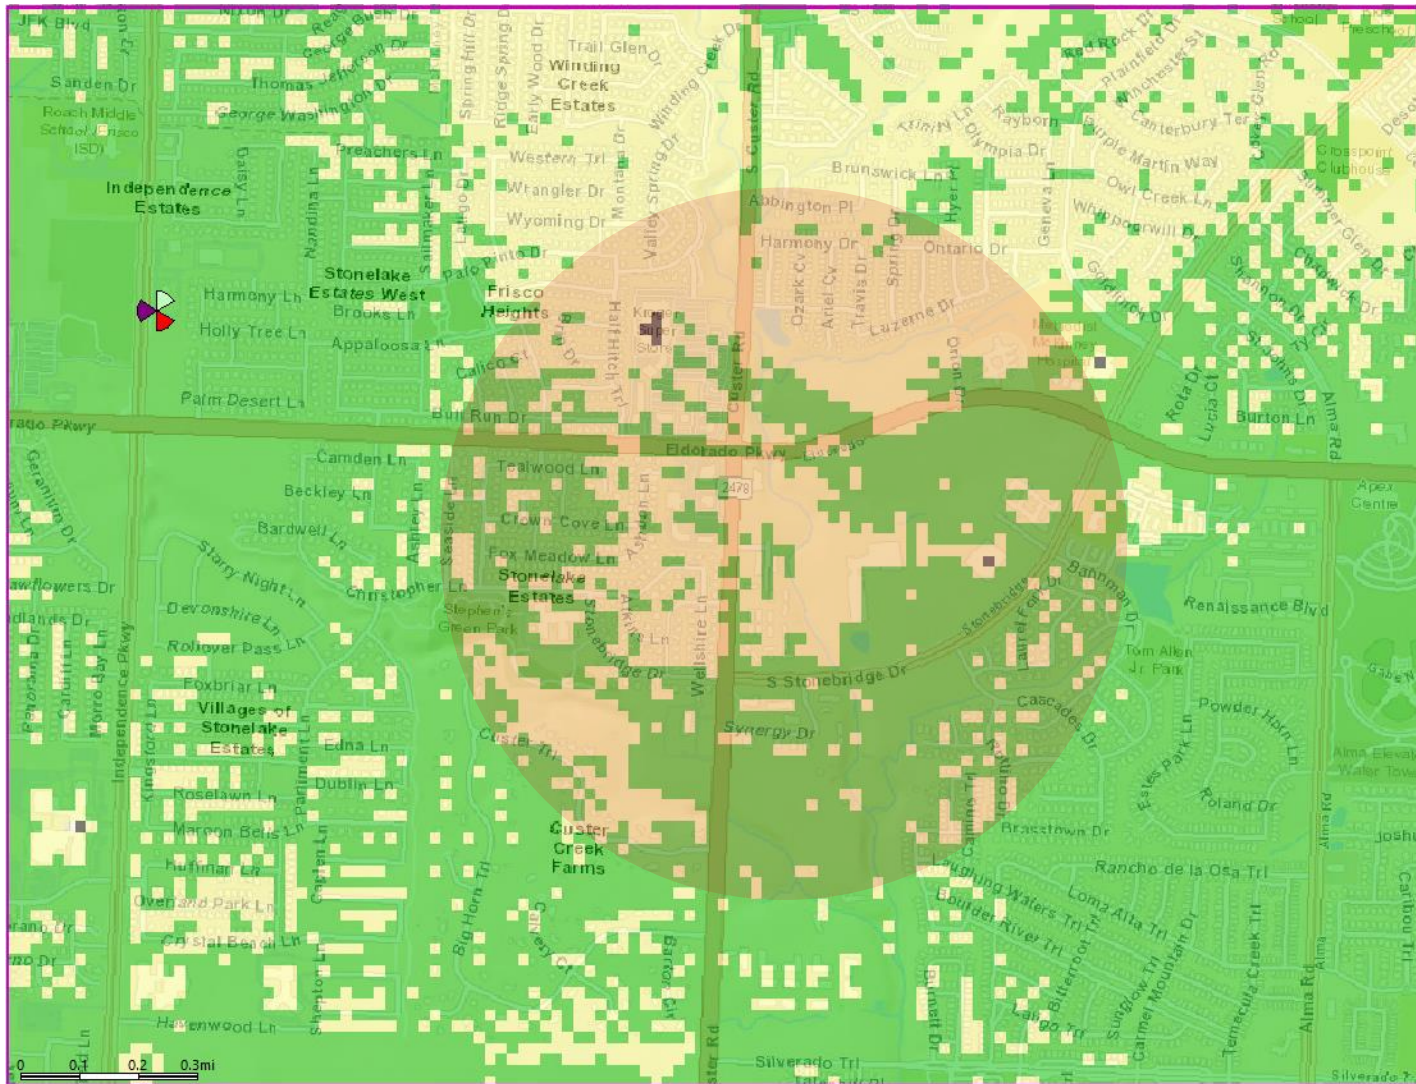

ELDORADO_CUSTER-700 MHz RSRP PRIOR

- RSRP 700 MHz**
-  Best Indoor Coverage
 -  In-Vehicle/Outdoor Coverage

ELDORADO_CUSTER-700 MHz RSRP Proposed 84'

RSRP 700 MHz

-  Best Indoor Coverage
-  In-Vehicle/Outdoor Coverage

ELDORADO_CUSTER_TMO - 700 MHz RSRP Proposed 37.5'

- RSRP 700 MHz**
- Best Indoor Coverage
 - In-Vehicle/Outdoor Coverage

Surrounding Sites of ELDORADO_CLUSTER

Dropped Calls

Confidential and proprietary materials for authorized Verizon personnel and outside agencies only. Use, disclosure or distribution of this material is not permitted to any unauthorized persons or third parties except by written agreement.