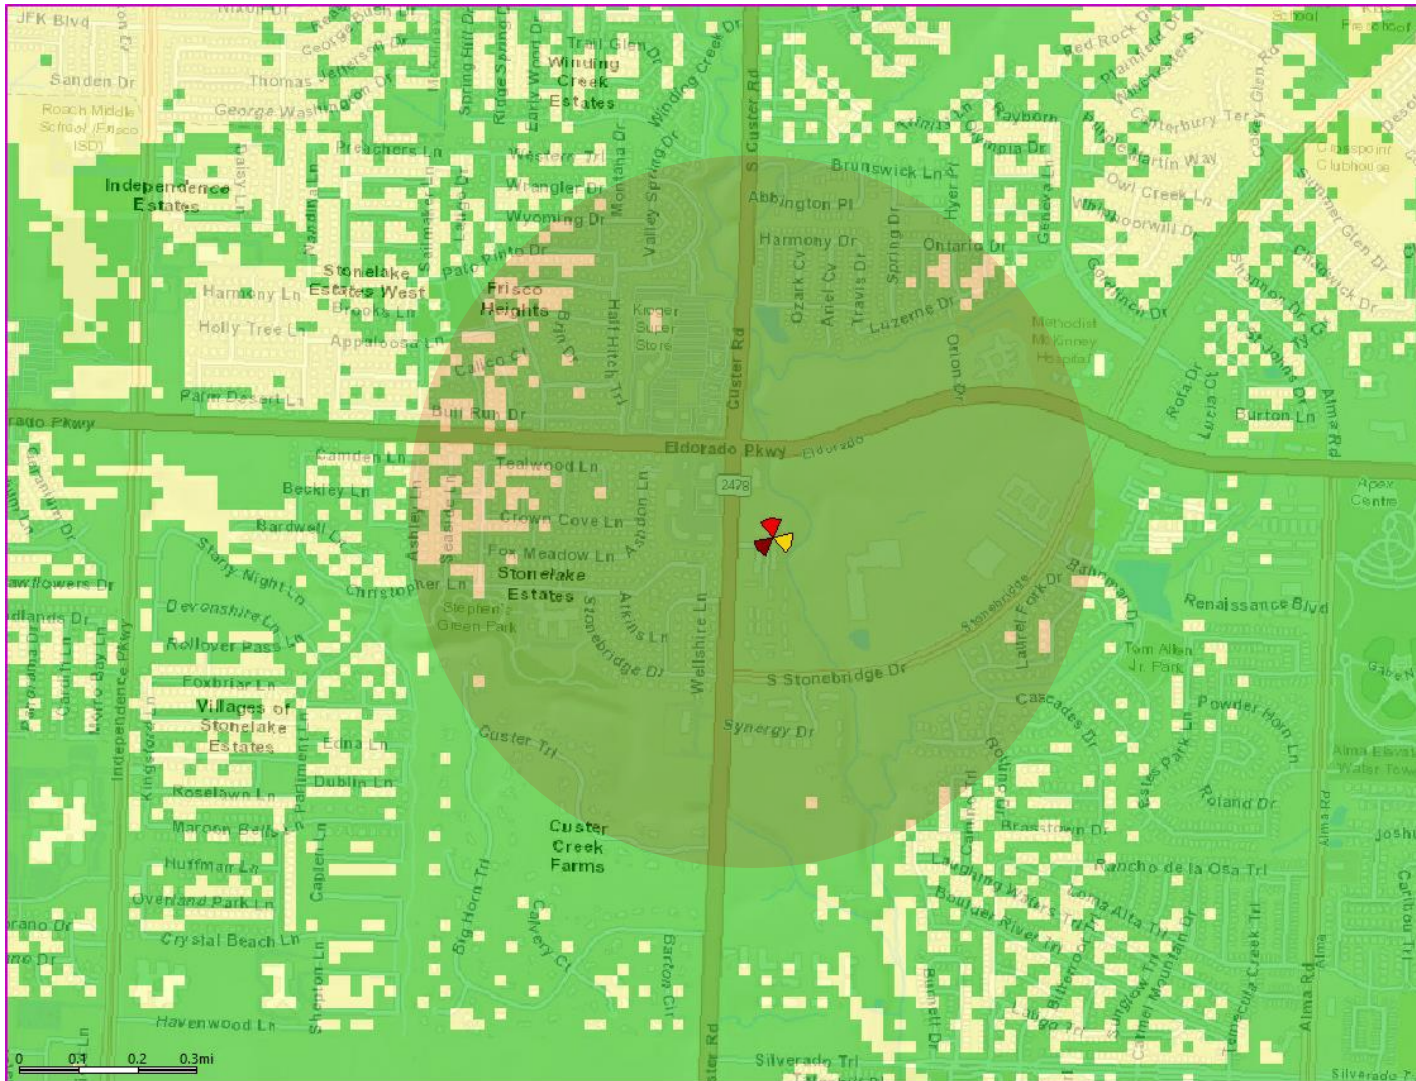

ELDORADO_CUSTER-700 MHz RSRP PRIOR

- RSRP 700 MHz**
-  Best Indoor Coverage
 -  In-Vehicle/Outdoor Coverage

ELDORADO_CUSTER-700 MHz RSRP Proposed 84'

RSRP 700 MHz

-  Best Indoor Coverage
-  In-Vehicle/Outdoor Coverage

ELDORADO_CUSTER_TMO - 700 MHz RSRP Proposed 37.5'

- RSRP 700 MHz**
- Best Indoor Coverage
 - In-Vehicle/Outdoor Coverage

Surrounding Sites of ELDORADO_CLUSTER

Dropped Calls

Confidential and proprietary materials for authorized Verizon personnel and outside agencies only. Use, disclosure or distribution of this material is not permitted to any unauthorized persons or third parties except by written agreement.