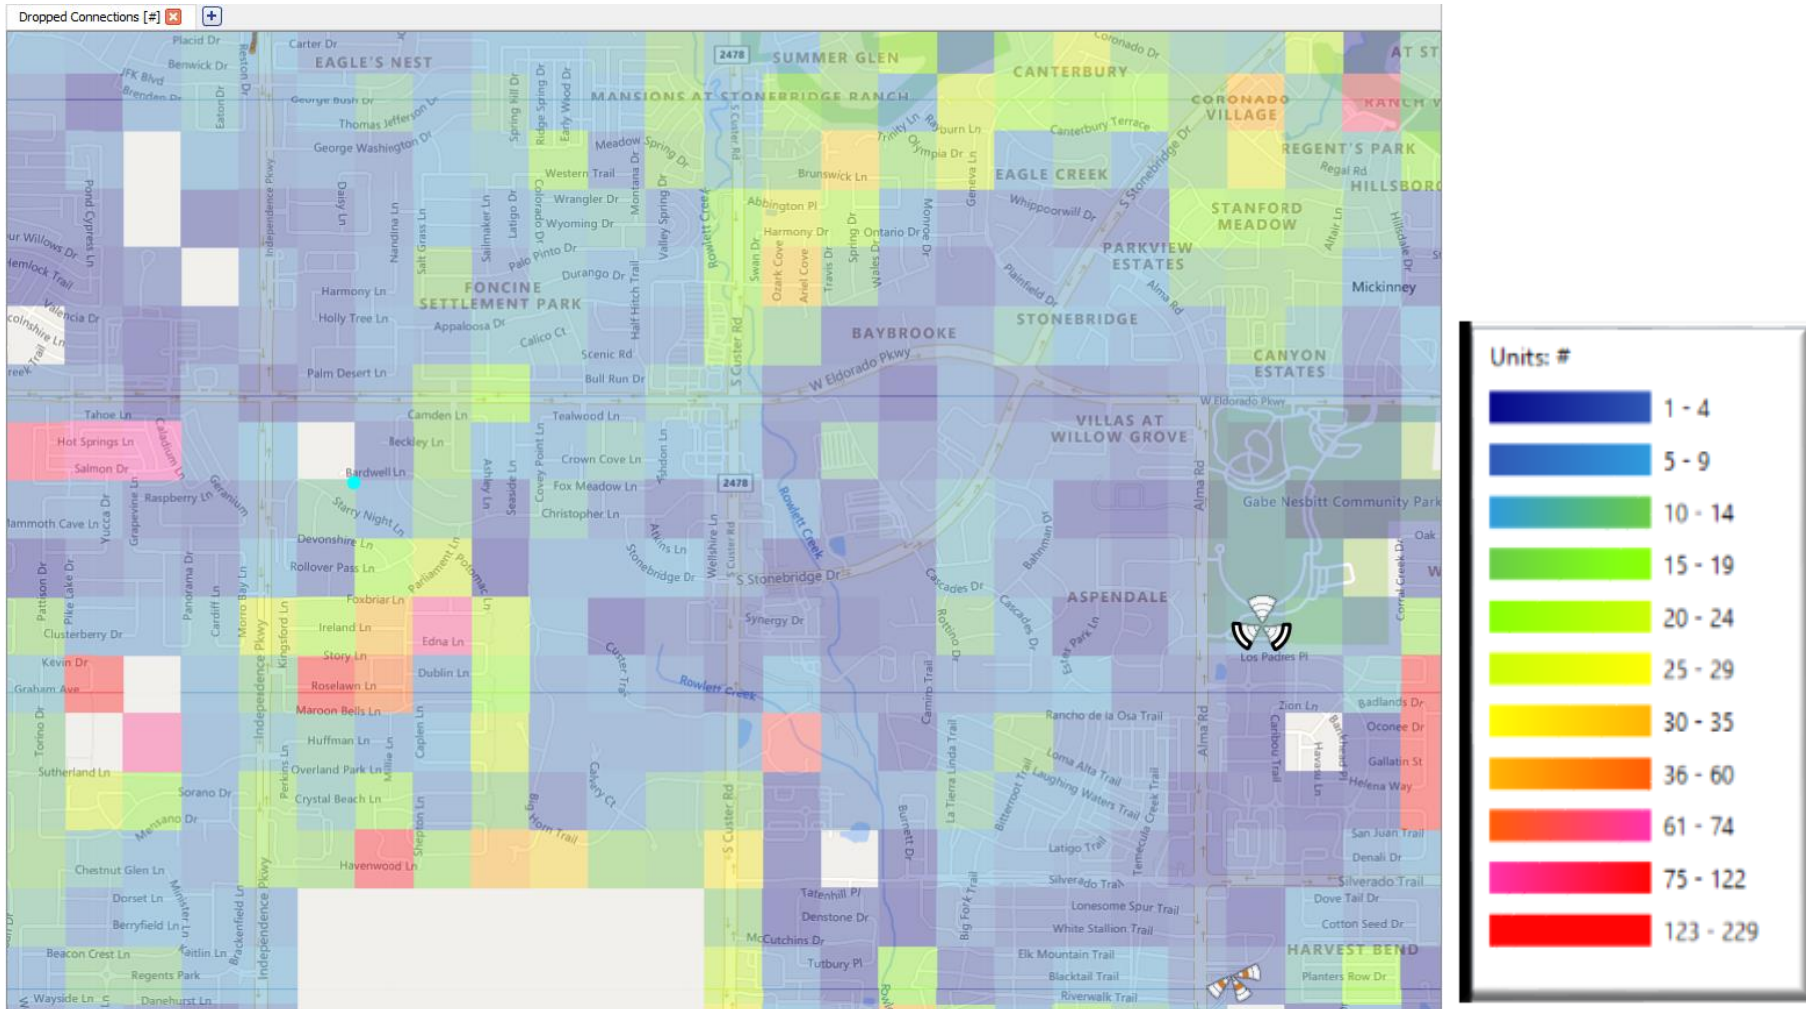

ELDORADO_CUSTER_TMO - 700 MHz RSRP Proposed 37.5'

- RSRP 700 MHz**
- Best Indoor Coverage
 - In-Vehicle/Outdoor Coverage

Surrounding Sites of ELDORADO_CLUSTER

Dropped Calls

Confidential and proprietary materials for authorized Verizon personnel and outside agencies only. Use, disclosure or distribution of this material is not permitted to any unauthorized persons or third parties except by written agreement.