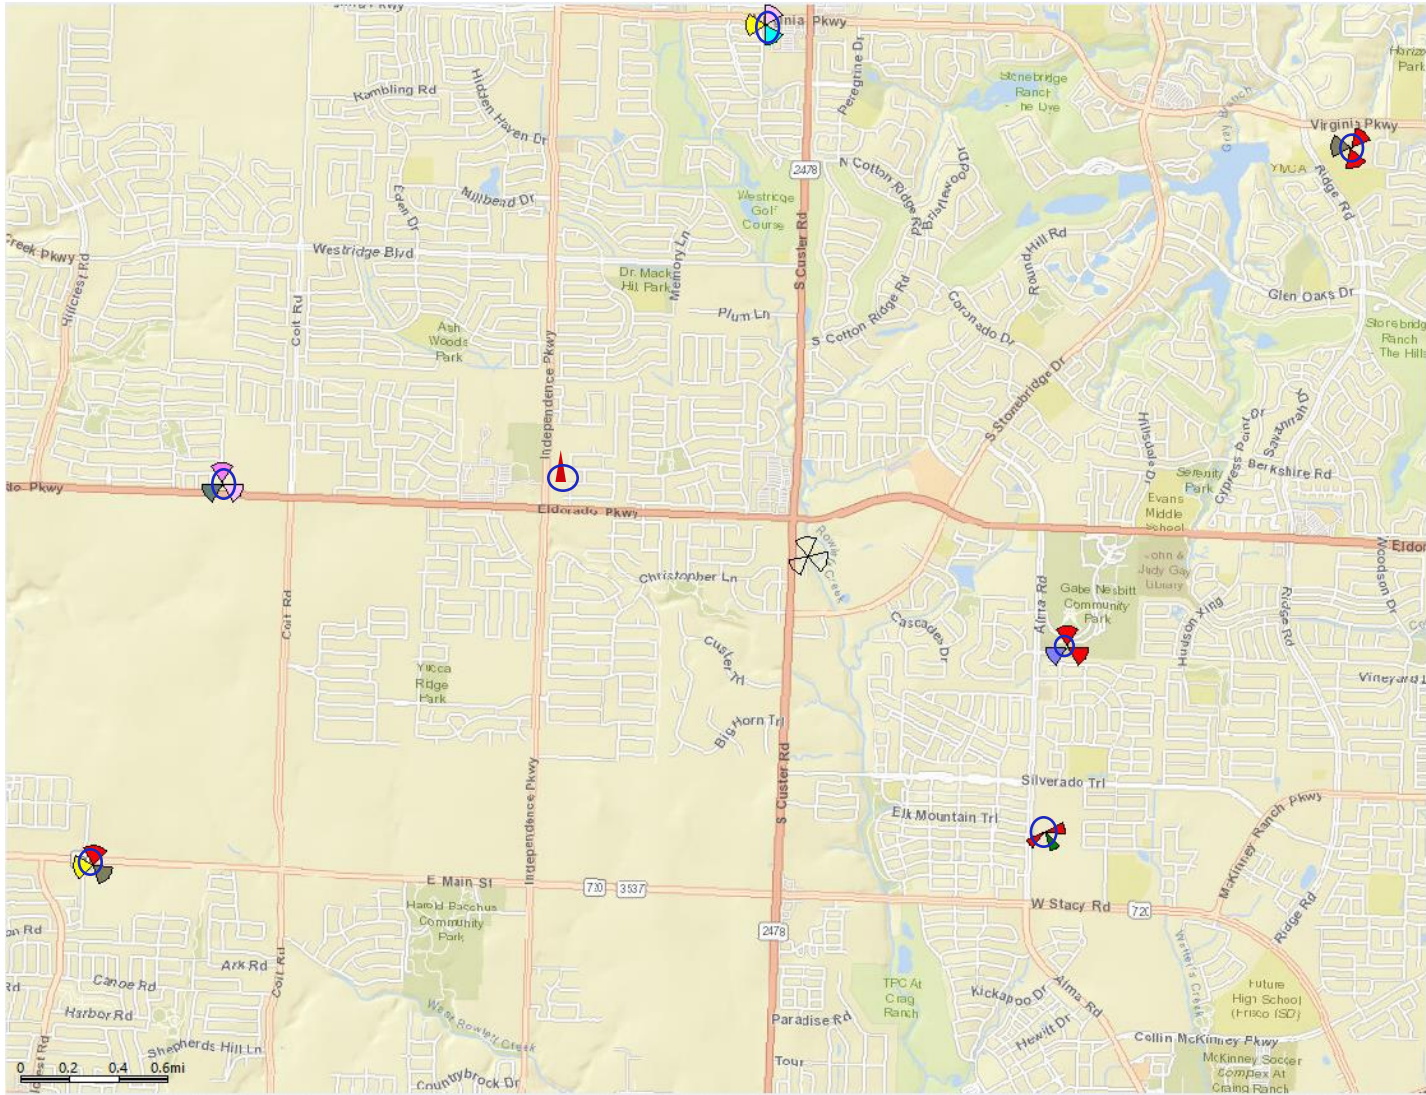

ELDORADO_CUSTER-700 MHz RSRP PRIOR

- RSRP 700 MHz**
-  Best Indoor Coverage
 -  In-Vehicle/Outdoor Coverage

ELDORADO_CUSTER-700 MHz RSRP Proposed 84'

RSRP 700 MHz

-  Best Indoor Coverage
-  In-Vehicle/Outdoor Coverage

ELDORADO_CUSTER_TMO - 700 MHz RSRP Proposed 37.5'

- RSRP 700 MHz**
- Best Indoor Coverage
 - In-Vehicle/Outdoor Coverage

Surrounding Sites of ELDORADO_CLUSTER

Dropped Calls

Confidential and proprietary materials for authorized Verizon personnel and outside agencies only. Use, disclosure or distribution of this material is not permitted to any unauthorized persons or third parties except by written agreement.