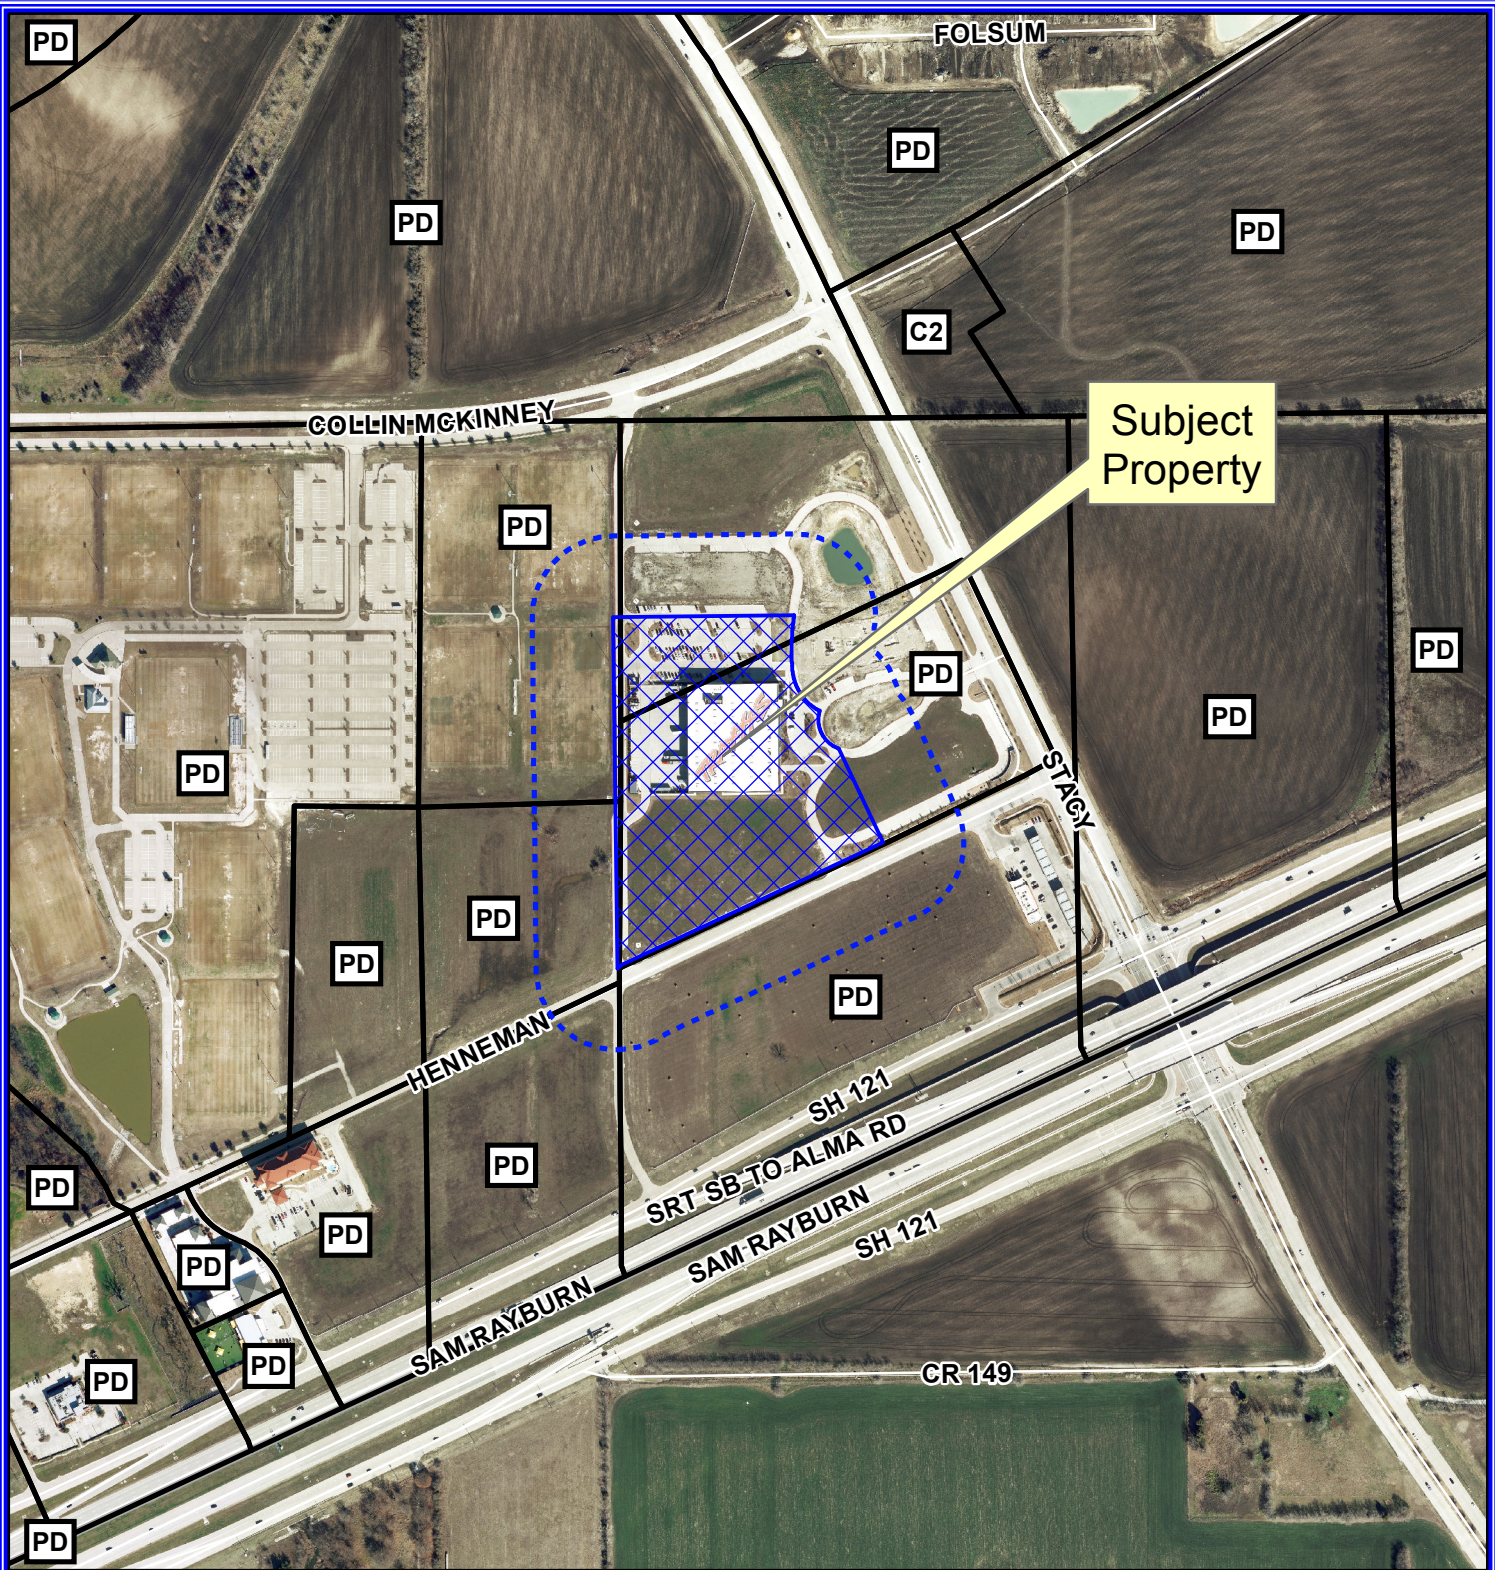

Path: S:\MCKGIS\Notification\Projects\201515-300SP.mxd

Notification Map

Case: 15-300SP

--- 200' Buffer

Vicinity Map

DISCLAIMER: This map and information contained in it were developed exclusively for use by the City of McKinney. Any use or reliance on this map by anyone else is at that party's risk and without liability to the City of McKinney, its officials or employees for any discrepancies, errors, or variances which may exist.

Notification Map

Case: 15-300SP

--- 200' Buffer