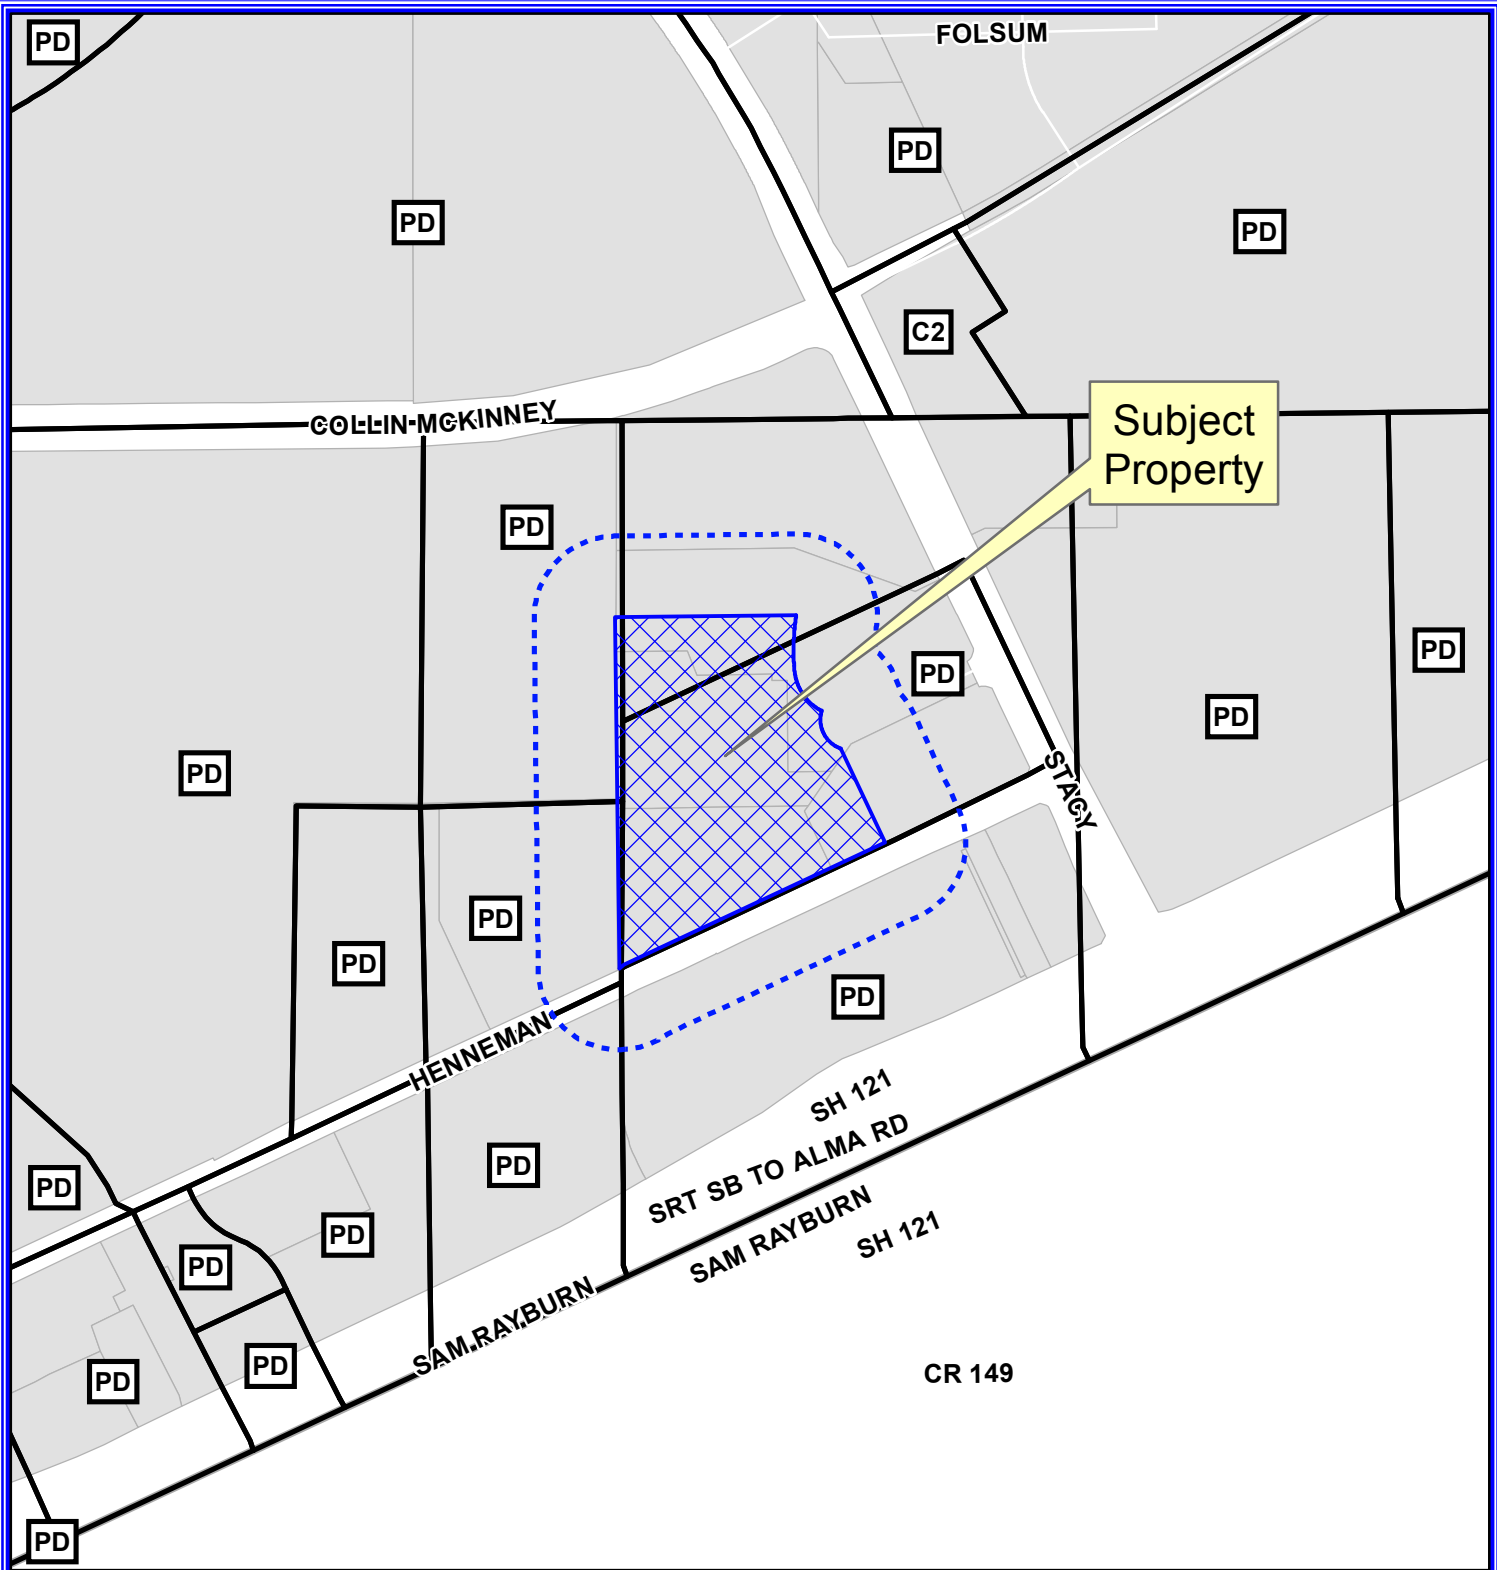

Path: S:\MCKGIS\Notification\Projects\201515-300SP.mxd

Notification Map

Case: 15-300SP

--- 200' Buffer

Vicinity Map

DISCLAIMER: This map and information contained in it were developed exclusively for use by the City of McKinney. Any use or reliance on this map by anyone else is at that party's risk and without liability to the City of McKinney, its officials or employees for any discrepancies, errors, or variances which may exist.

Notification Map

Case: 15-300SP

--- 200' Buffer