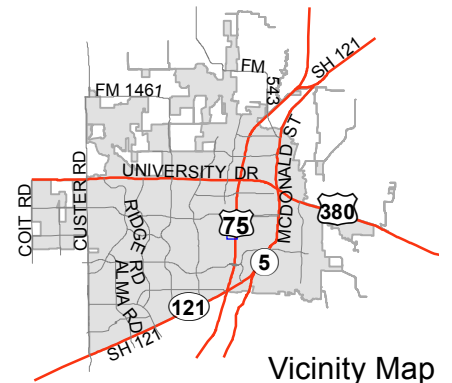

# Notification Map

Case: 13-241Z

--- 200' Notification Buffer