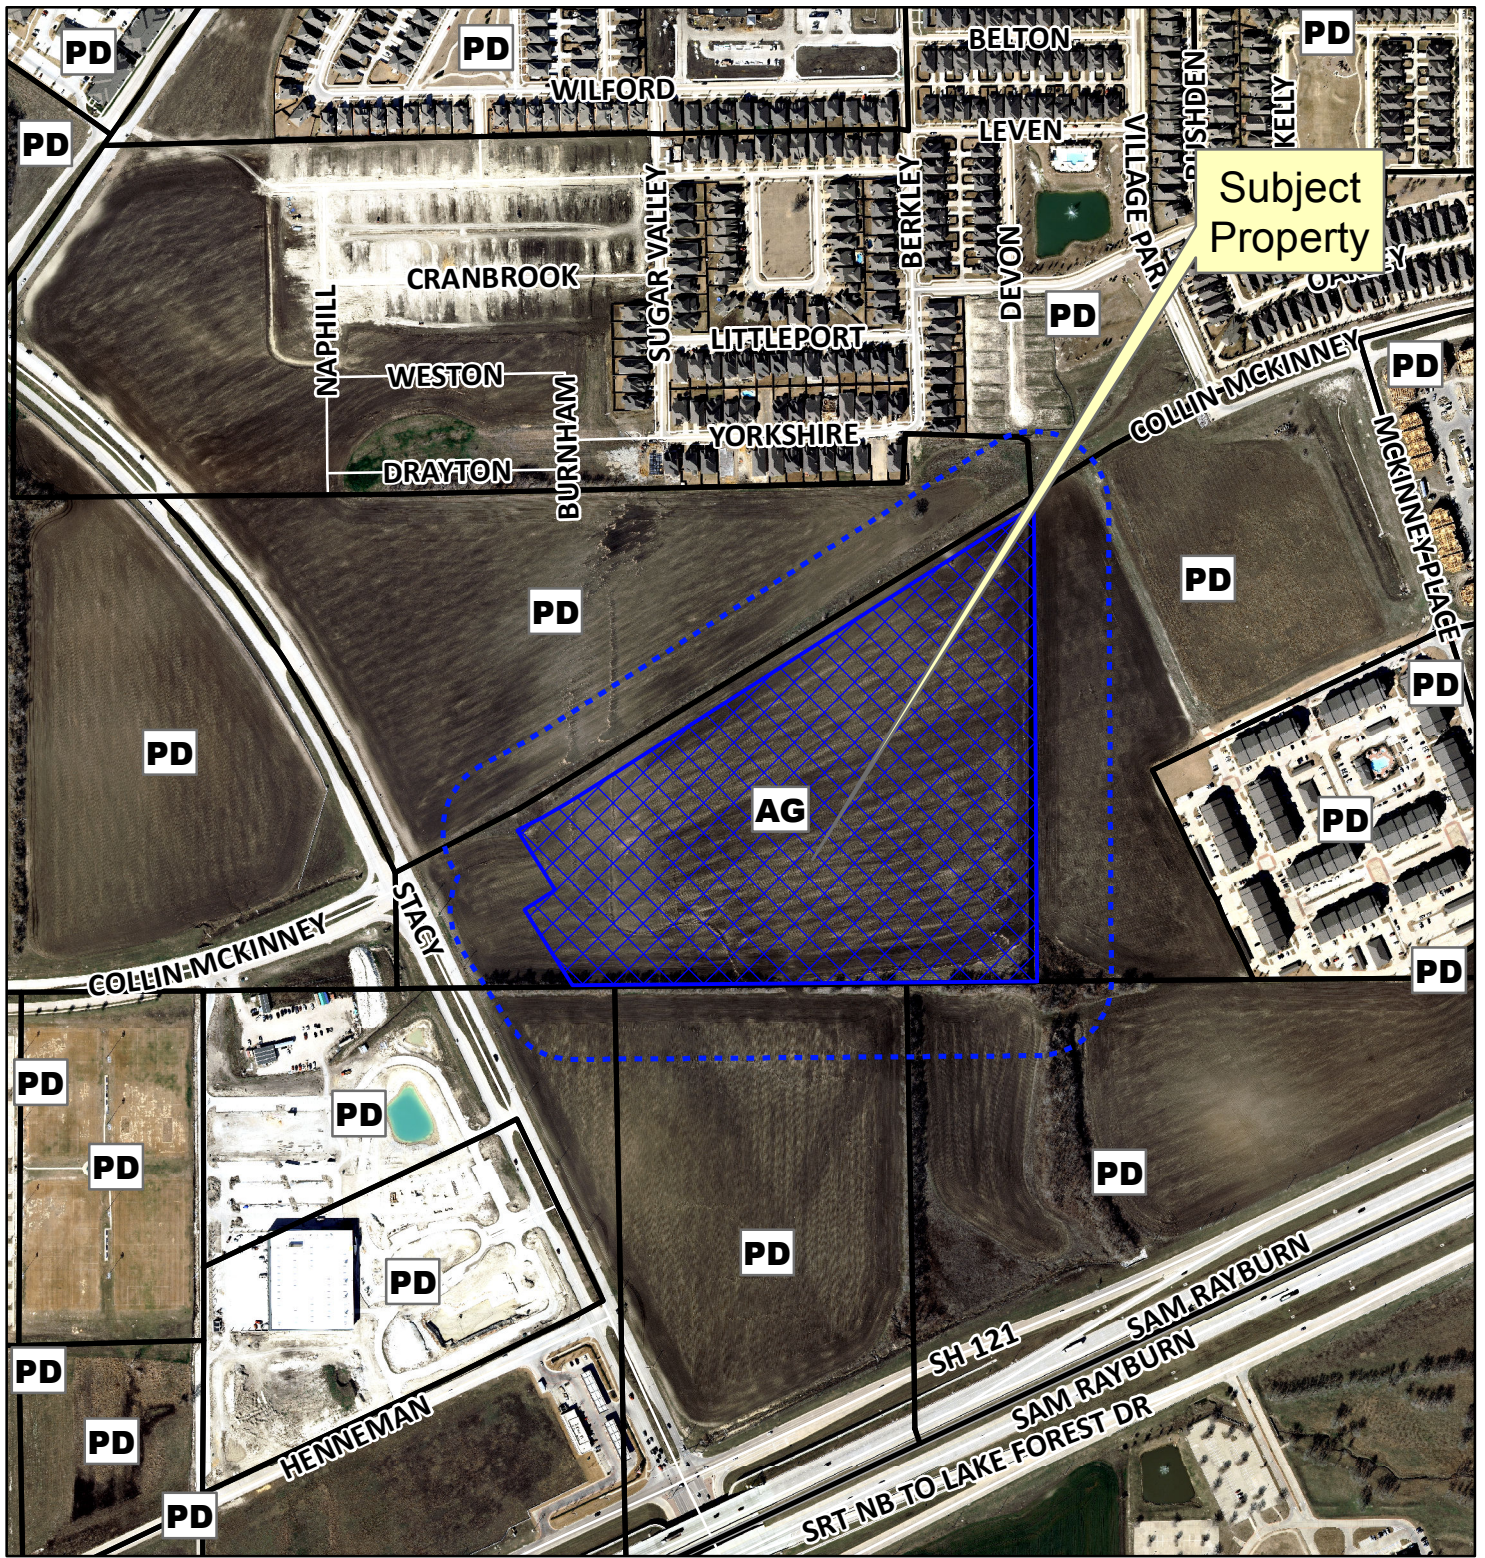

0 340 680 Feet

Notification Map

Case: 14-347Z

--- 200' Buffer

Notification Map

Case: 14-347Z

--- 200' Buffer