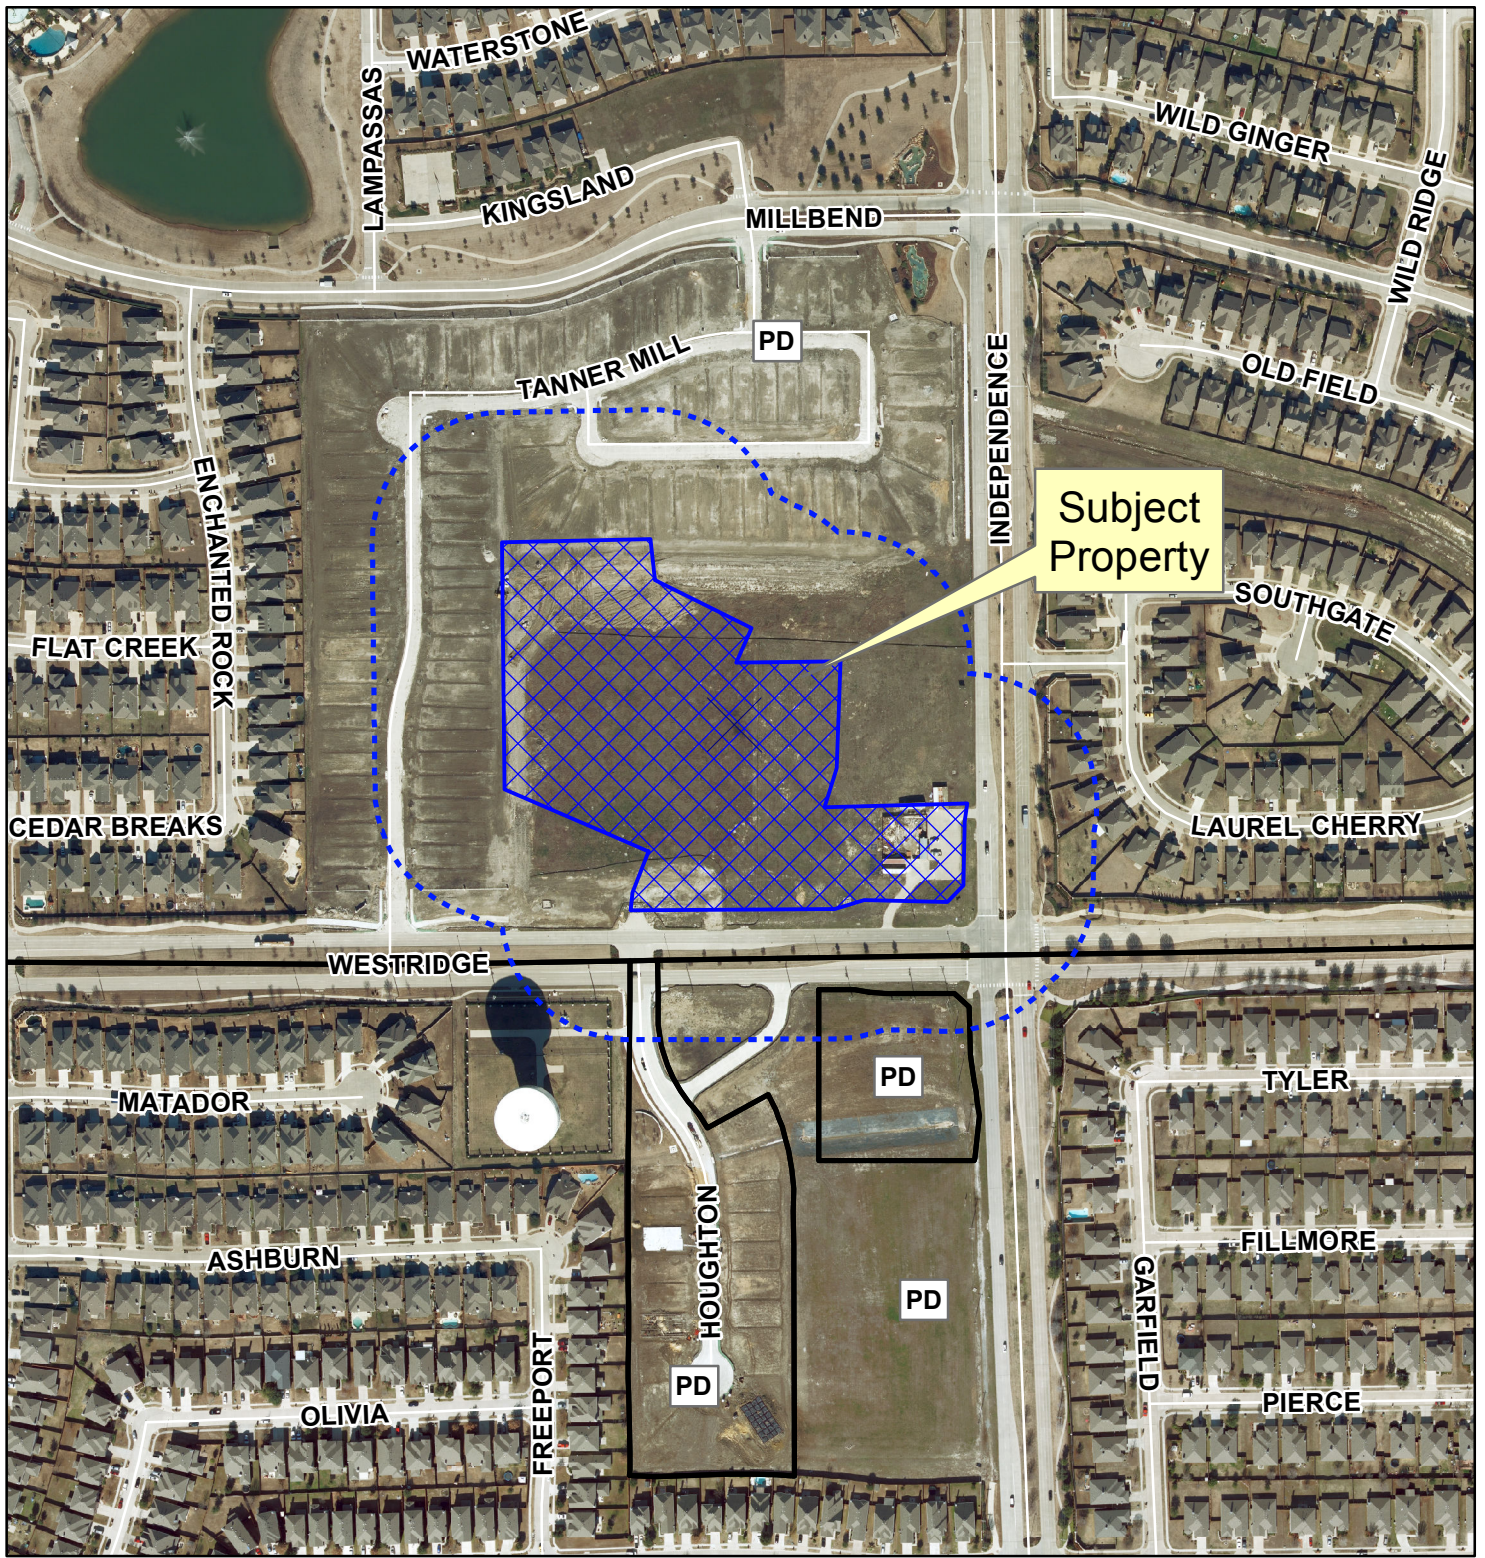

Notification Map

Case: 16-306SP

Subject Property

Notification Map

Case: 16-306SP

Path: S:\MCKGIS\notification\Projects\2016\16-306SP.mxd

DISCLAIMER: This map and information contained in it were developed exclusively for use by the City of McKinney. Any use or reliance on this map by anyone else is at that party's risk and without liability to the City of McKinney, its officials or employees for any discrepancies, errors, or variances which may exist.