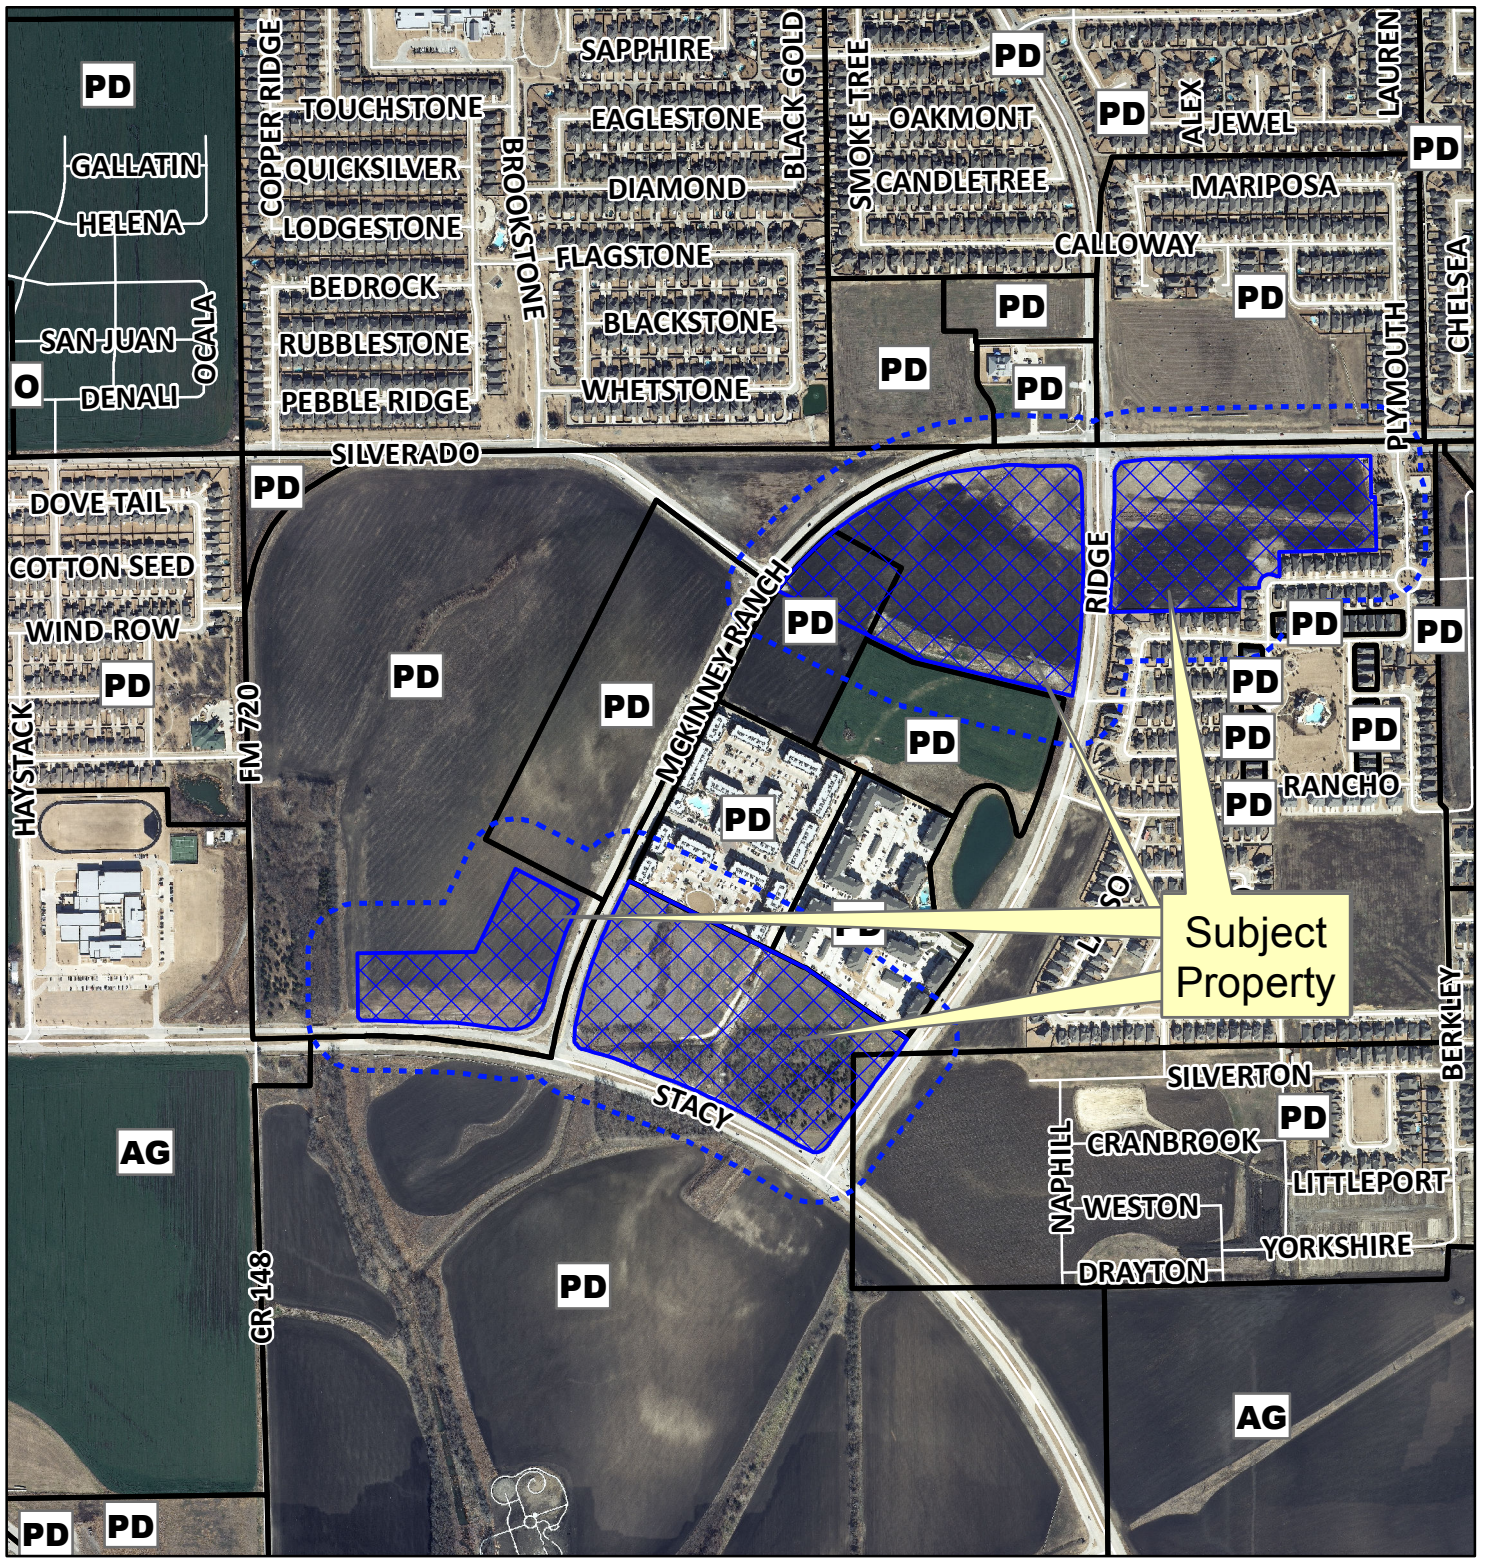

0 150300
 Feet

Notification Map

Case: 13-164Z

200' Notification Buffer

Subject Property

0 150300 Feet

Notification Map

Case: 13-164Z

--- 200' Notification Buffer

Vicinity Map