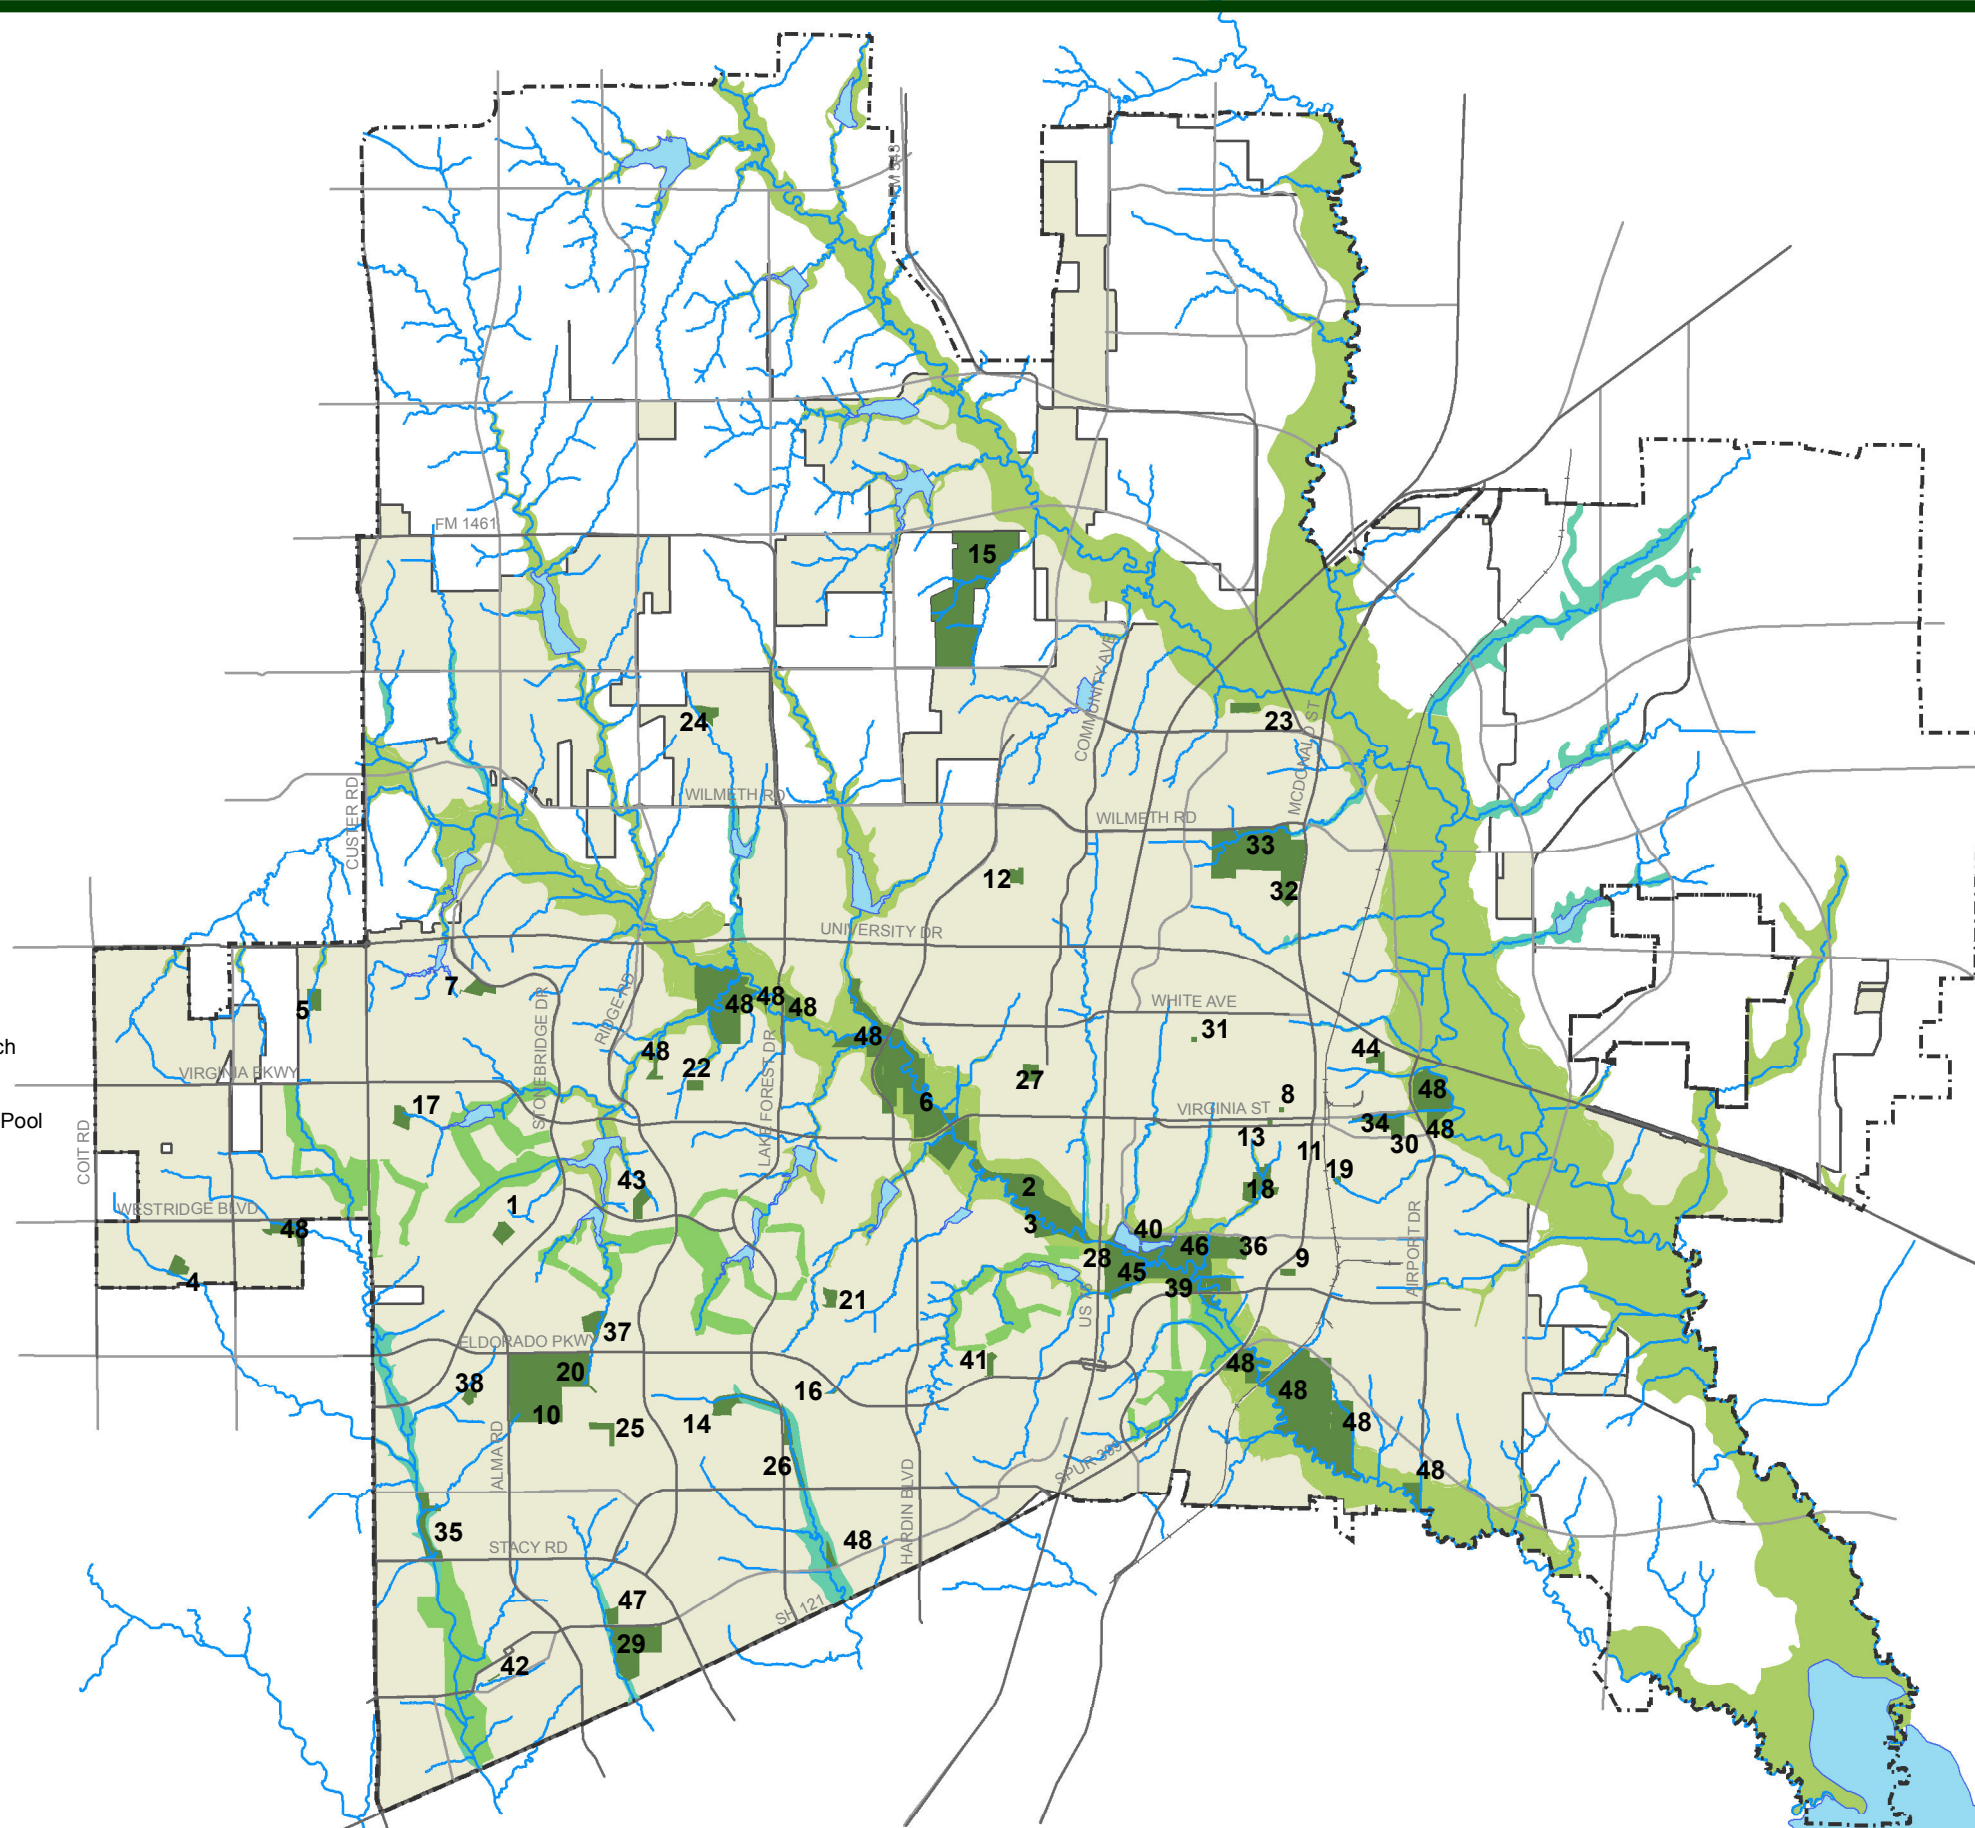

CITY OF MCKINNEY COMPREHENSIVE PLAN

PRESERVATION PLAN

PARKS AND FACILITIES

1. A. Hardy Eubanks, Jr. Park
2. Al Ruschhaupt Soccer Complex
3. Alex Clark Disc Golf Course
4. Ash Woods Park
5. Aviator Park
6. Bonnie Wenk Park
7. Carey Cox Memorial Park
8. Central Park
9. Cottonwood Park
10. The Courts at Gabe Nesbitt
11. Day Labor Plaza
12. Dr. Charles B. McKissick Park
13. Dr. Glenn Mitchell Memorial Park
14. E. A. Randles Park
15. Erwin Park
16. Ezra Lee (Tinker) Taylor Park
17. Falcon Creek Park
18. Finch Park
19. Fitzhugh Park
20. Gabe Nesbitt Community Park
21. Hill Top Park
22. Horizon Park
23. Inspiration Park
24. Jim Ledbetter Park
25. John M. Whisenant Park
26. Katherine B. Winniford Park
27. Mary Will Craig Park
28. McKinney Community Center
29. McKinney Soccer Complex @ Craig Ranch
30. Mouzon Ball Fields
31. Murphy Park
32. North Park & Juanita Maxfield Swimming Pool
33. Oak Hollow Golf Course
34. Old Settlers Park & Recreation Center
35. Rowlett Creek Park
36. Senior Recreation Center
37. Serenity Park
38. Tom Allen Jr. Park
39. Towne Lake Disc Golf
40. Towne Lake Park
41. Valley Creek Park
42. Veterans Memorial Park
43. W. B. Finney Park
44. Wattle Park
45. Wilson Creek Nature Trail
46. Wilson Creek Softball Complex
47. World Collection of Cape Myrtles
48. Undeveloped/Open Space

- Extra-territorial Jurisdiction
- Roads
- Railroad
- Proposed Thoroughfare
- Creeks
- City Limits
- Lakes
- Golf Courses
- High Priority Preservation
- Medium Priority Preservation

* Original Adoption 3-22-04 (Ordinance No. 2004-03-035)
 * Amendment #1: 12-4-12 - Revised to reflect acquired parkland, updated floodplain, city limits, ETJ, roads, etc.

DATE December 2012

FIGURE 9.1

Source: City of McKinney GIS Department Data