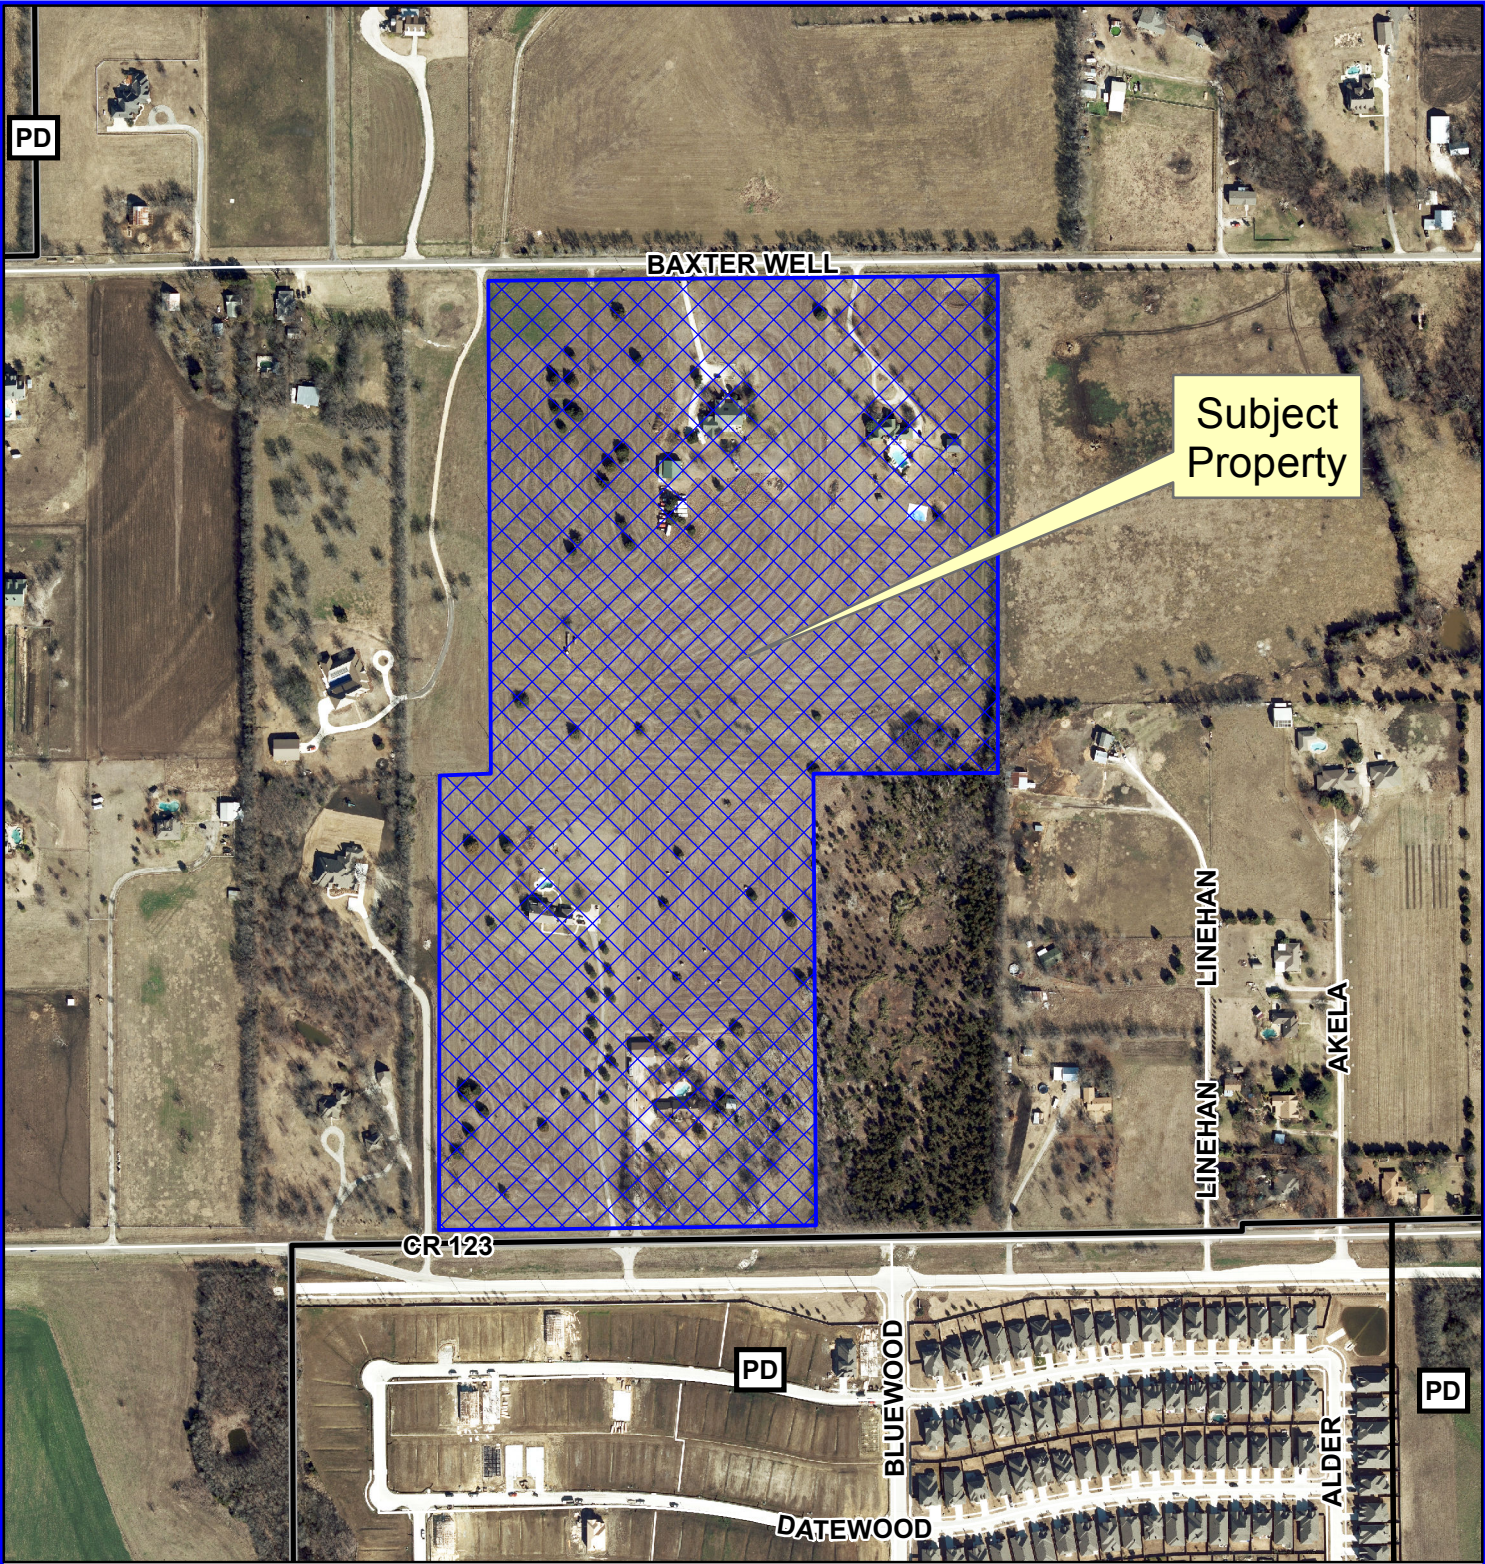

Location Map

Case: 16-336A

Subject Property

BAXTER WELL

CR-123

BLUEWOOD

DATEWOOD

LINEHAN

AKELA

ALDER

0 260 520 Feet

Location Map

Case: 16-336A

Vicinity Map

Path: S:\MCKGIS\Notification\Projects\2016\16-336A.mxd

DISCLAIMER: This map and information contained in it were developed exclusively for use by the City of McKinney. Any use or reliance on this map by anyone else is at that party's risk and without liability to the City of McKinney, its officials or employees for any discrepancies, errors, or variances which may exist.