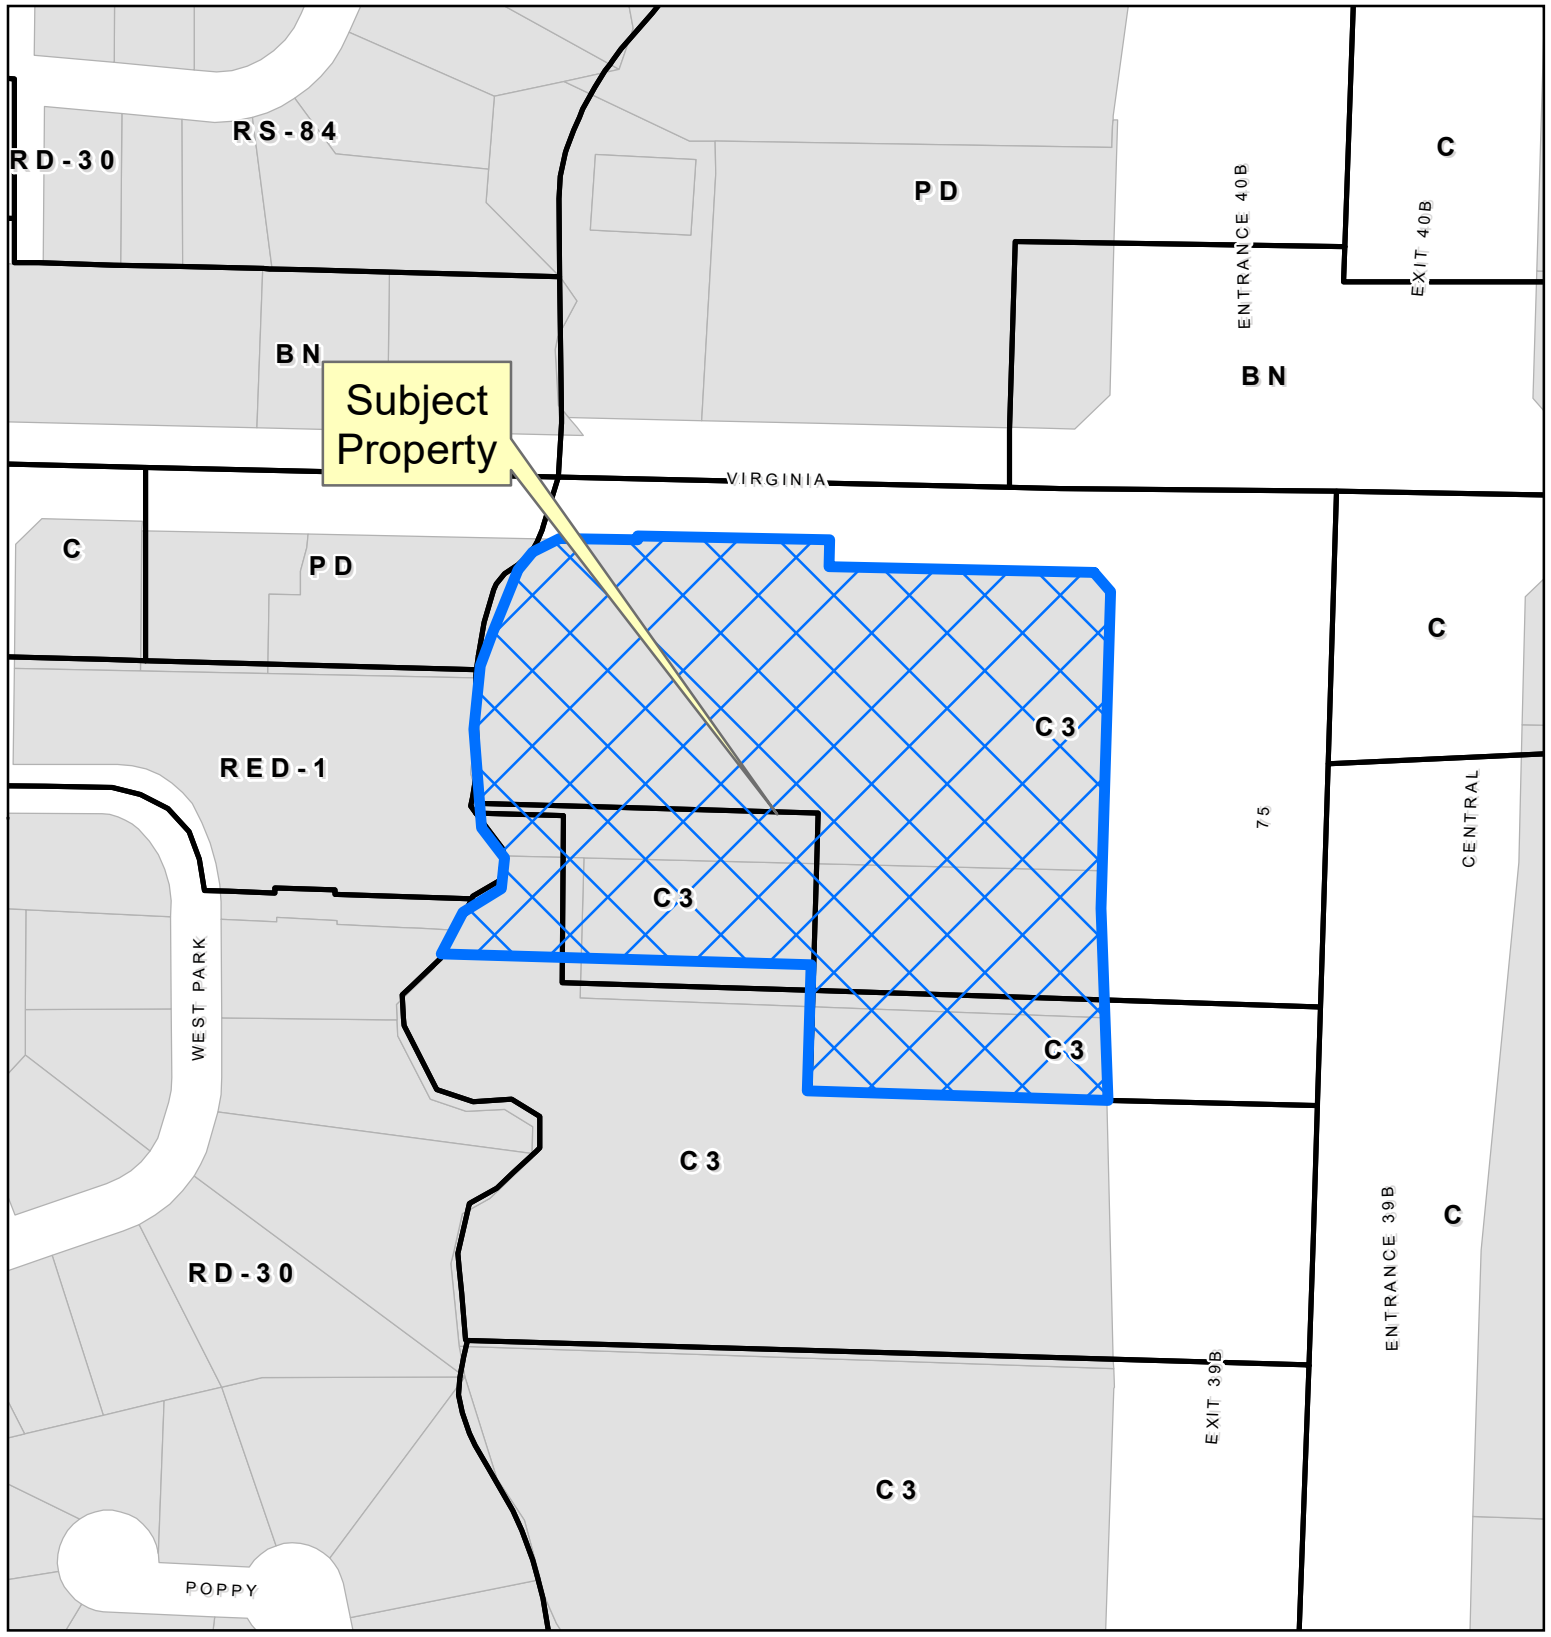

Subject Property

Location Map
 PLAT2022-0256

DISCLAIMER: This map and information contained in it were developed exclusively for use by the City of McKinney. Any use or reliance on this map by anyone else is at that party's risk and without liability to the City of McKinney, its officials or employees for any discrepancies, errors, or variances which may exist.

Location Map

PLAT2022-0256

DISCLAIMER: This map and information contained in it were developed exclusively for use by the City of McKinney. Any use or reliance on this map by anyone else is at that party's risk and without liability to the City of McKinney, its officials or employees for any discrepancies, errors, or variances which may exist.