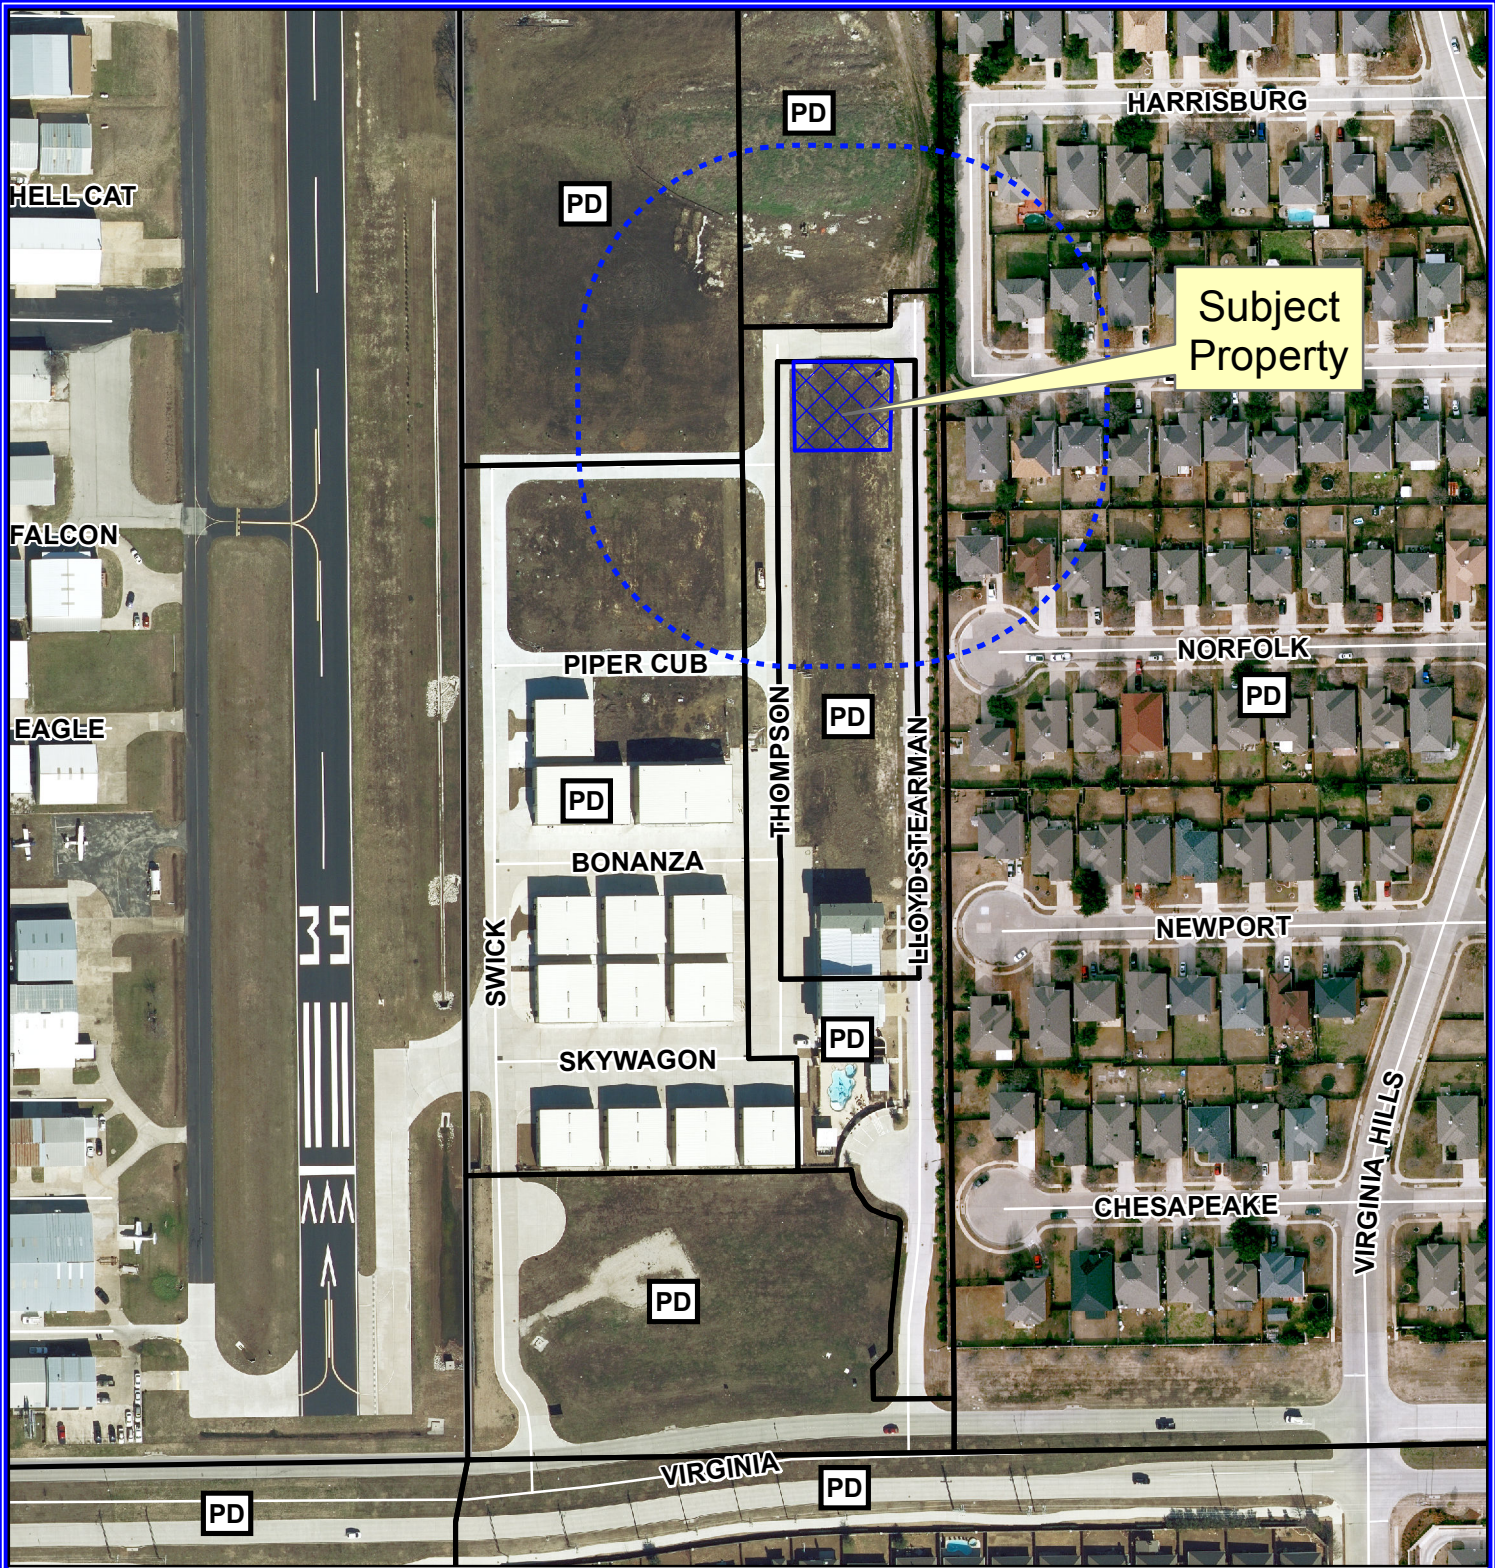

Notification Map

Case: 09-059FR

--- 200' Buffer

Notification Map

Case: 09-059FR

--- 200' Buffer

Vicinity Map

DISCLAIMER: This map and information contained in it were developed exclusively for use by the City of McKinney. Any use or reliance on this map by anyone else is at that party's risk and without liability to the City of McKinney, its officials or employees for any discrepancies, errors, or variances which may exist.