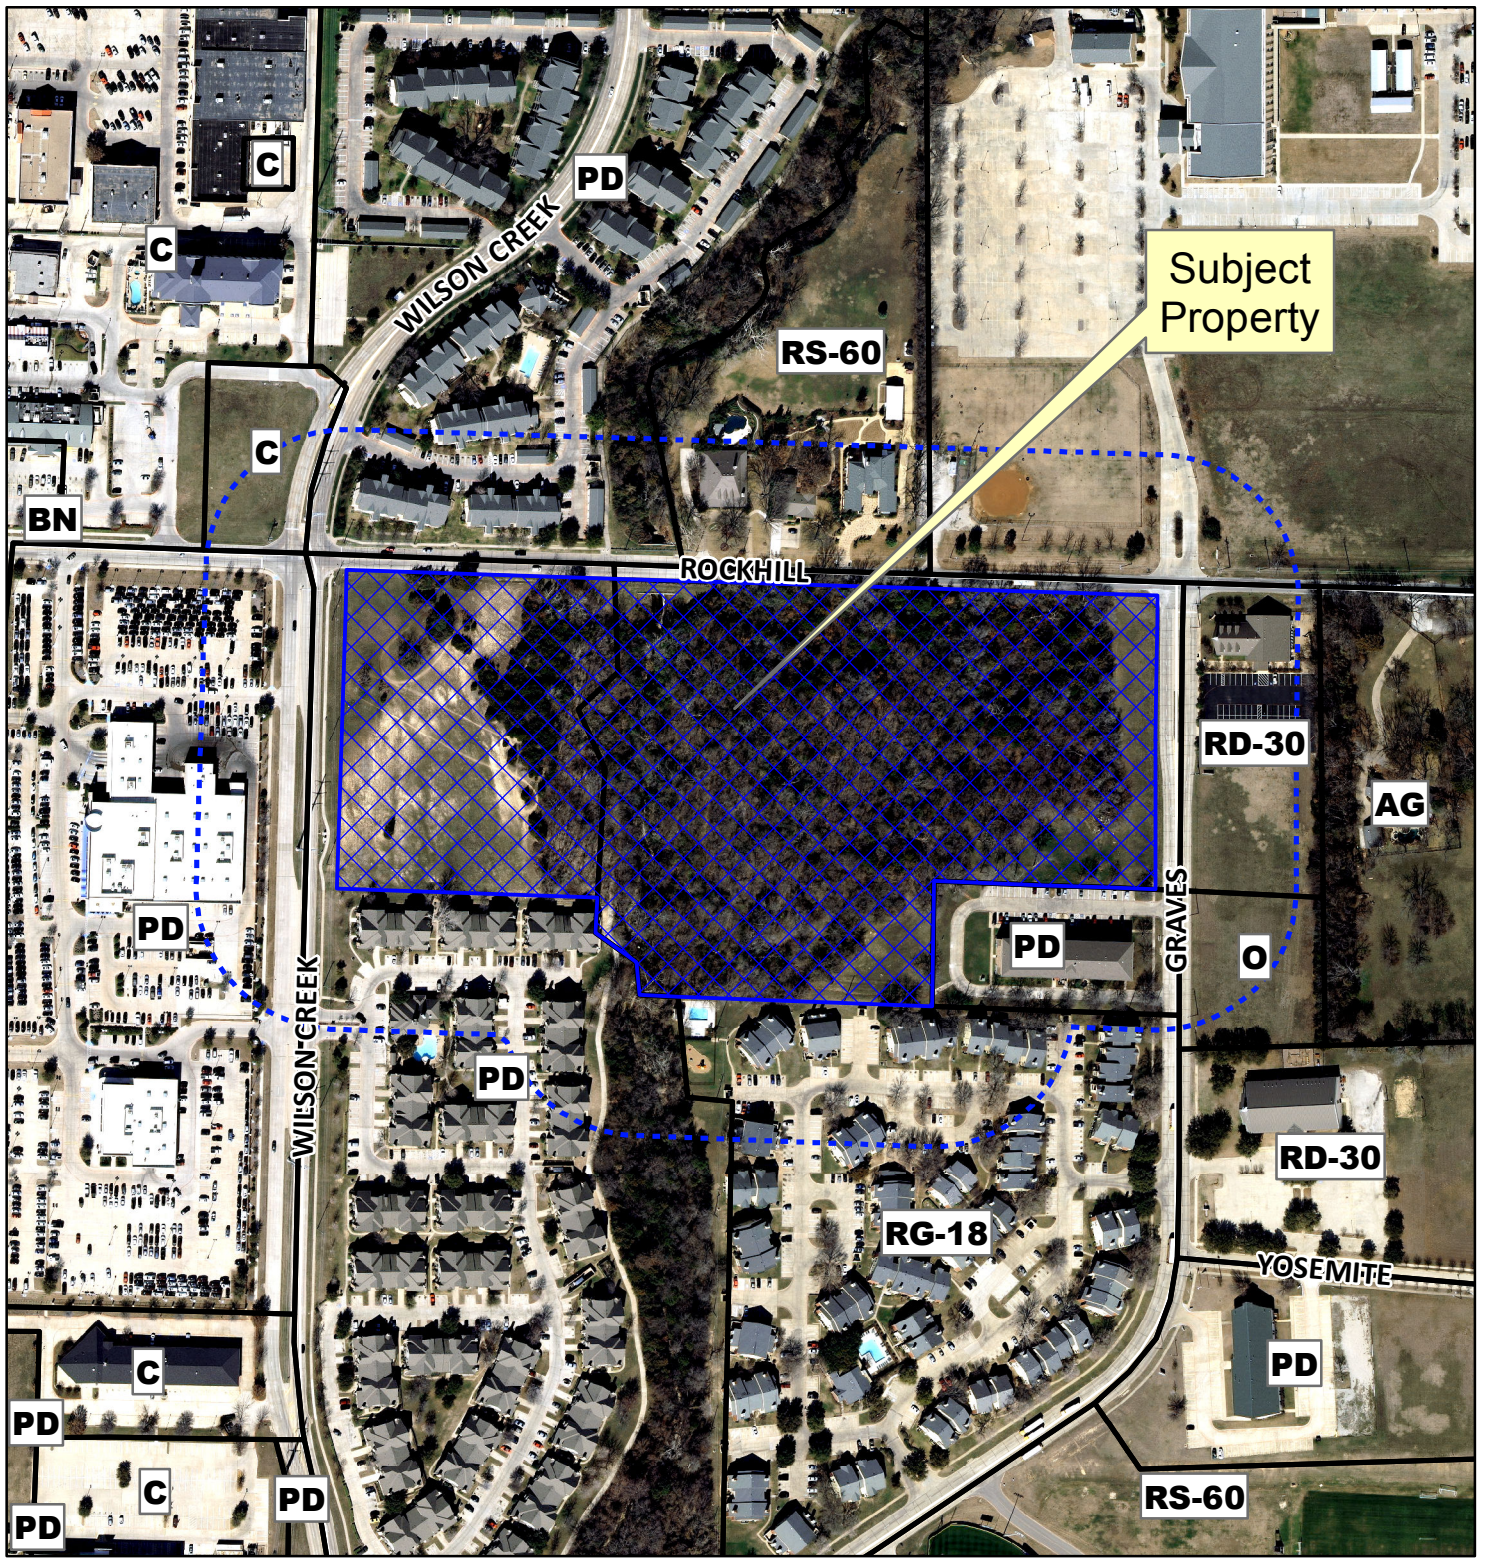

### Notification Map

Case: 14-343Z

--- 200' Buffer

Vicinity Map

Path: S:\MCKGIS\Notification\Projects\2014\14-343Z.mxd

DISCLAIMER: This map and information contained in it were developed exclusively for use by the City of McKinney. Any use or reliance on this map by anyone else is at that party's risk and without liability to the City of McKinney, its officials or employees for any discrepancies, errors, or variances which may exist.

# Notification Map

Case: 14-343Z

--- 200' Buffer