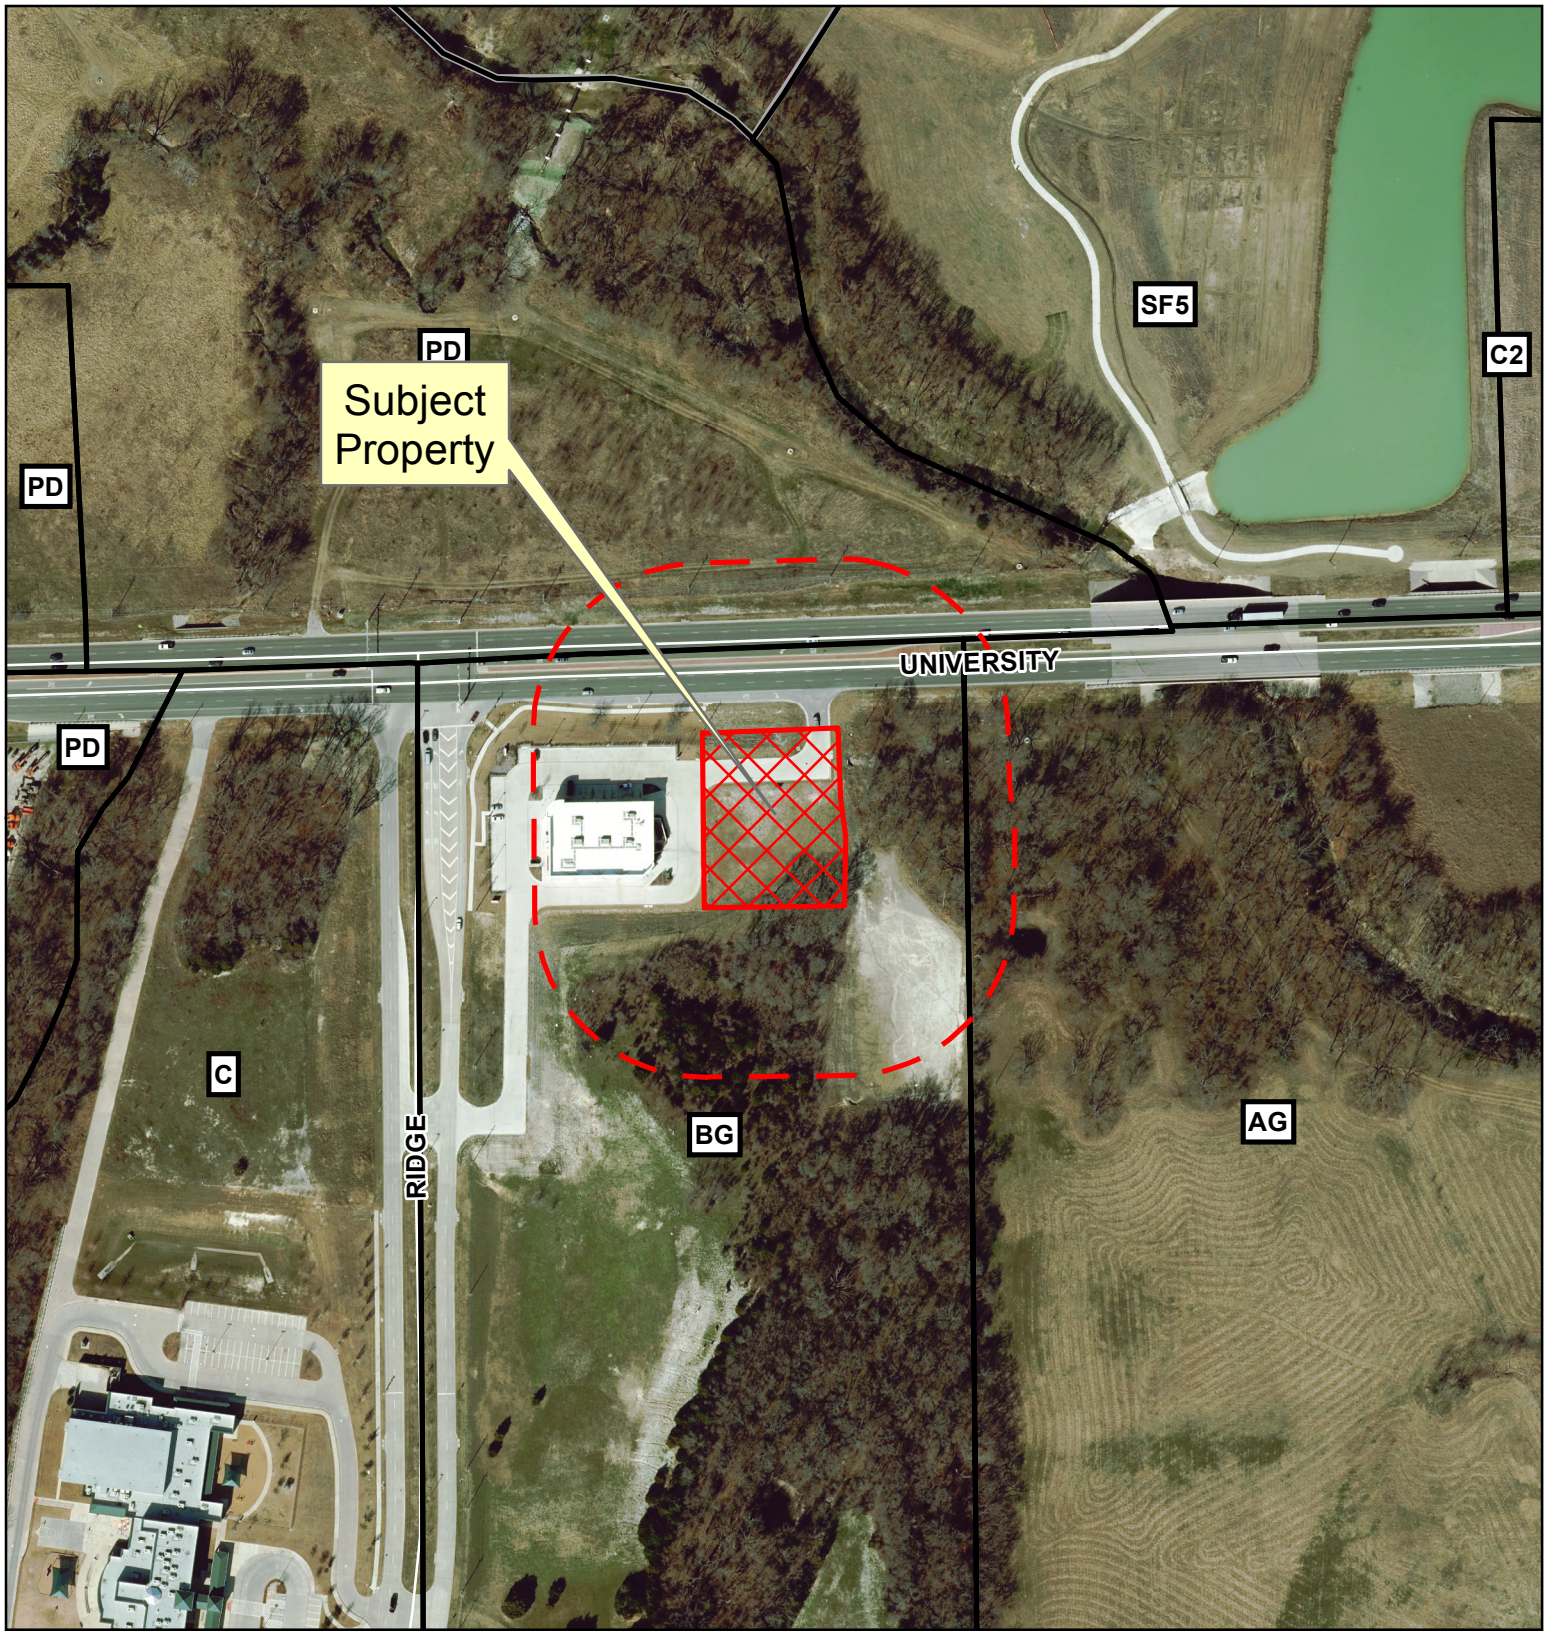

Document Path: S:\WCKGIS\NotificationDev_Services_Notification_Map.mxd

Notification Map

FACADE2018-0052

--- 200' Buffer

DISCLAIMER: This map and information contained in it were developed exclusively for use by the City of McKinney. Any use or reliance on this map by anyone else is at that party's risk and without liability to the City of McKinney, its officials or employees for any discrepancies, errors, or variances which may exist.

Source: City of McKinney GIS
Date: 5/10/2018

Notification Map

FACADE2018-0052

--- 200' Buffer

Source: City of McKinney GIS
Date: 5/10/2018

DISCLAIMER: This map and information contained in it were developed exclusively for use by the City of McKinney. Any use or reliance on this map by anyone else is at that party's risk and without liability to the City of McKinney, its officials or employees for any discrepancies, errors, or variances which may exist.