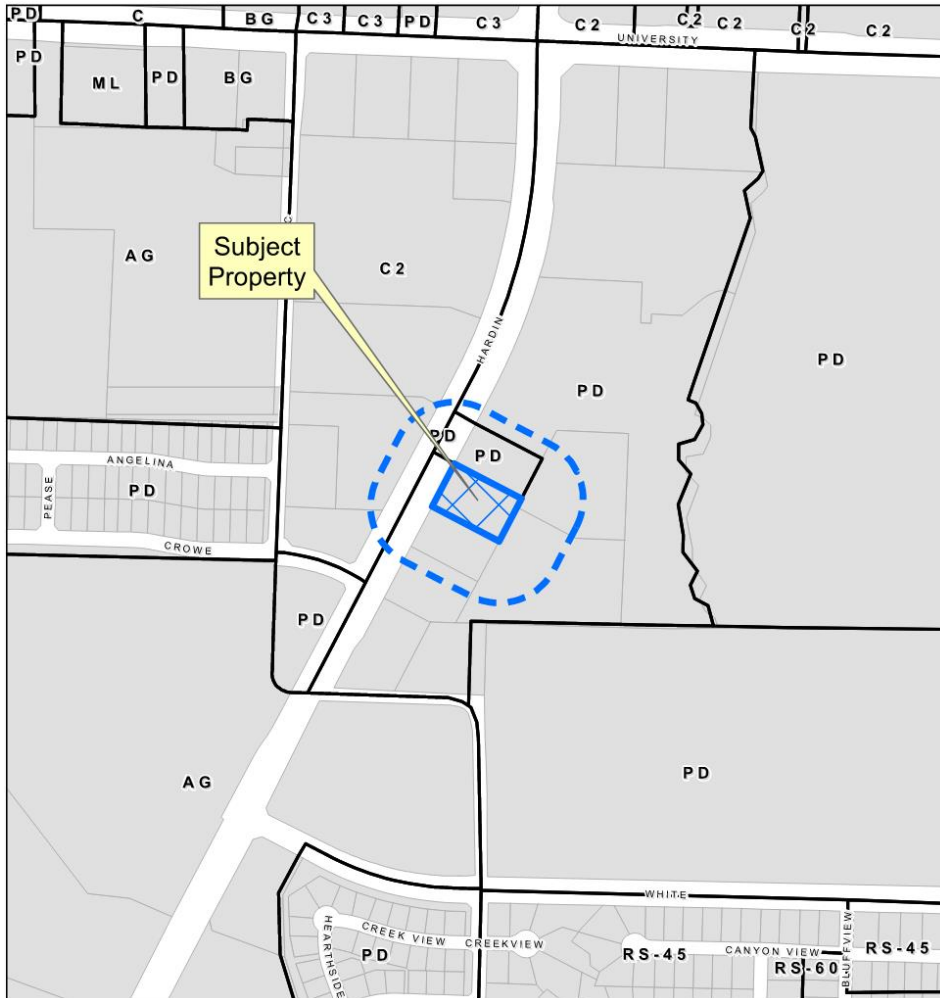

Express Oil Change and Tire Engineer Specific Use Permit

20-0004SUP

Location Map

Aerial Exhibit

Looking Southeast from across Hardin

Looking Northwest from existing fire lane

Looking South from neighboring property