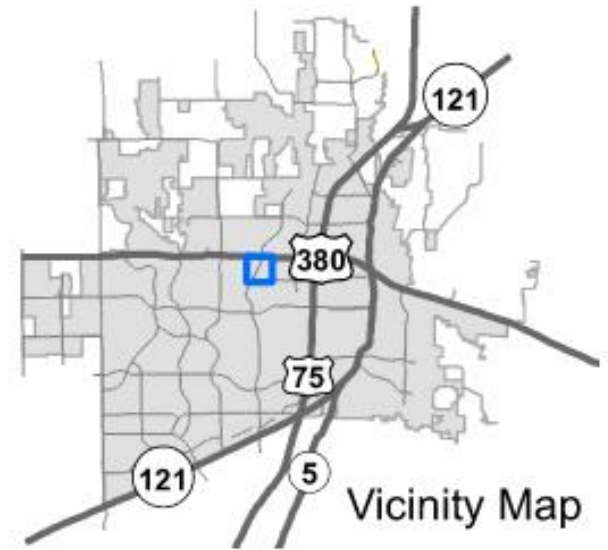

Express Oil Change and Tire Engineer Specific Use Permit

20-0004SUP

Location Map

Aerial Exhibit

Looking Southeast from across Hardin

Looking Northwest from existing fire lane

Looking South from neighboring property