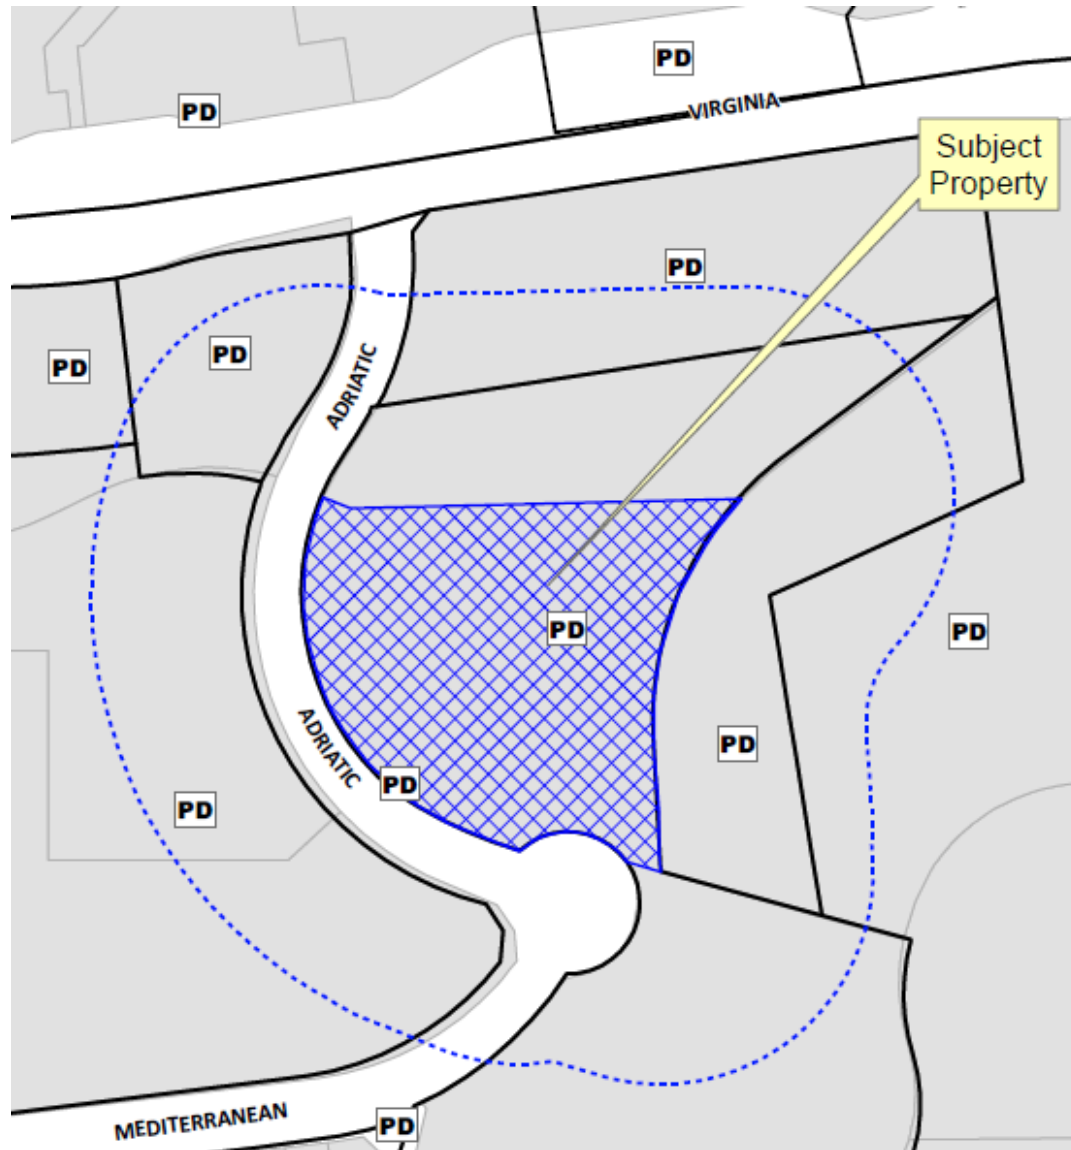

St. Paul's Senior Living (14-184GDP)

Location Map

Aerial Exhibit

Existing General Development Plan

General Development Plan
Existing

Proposed General Development Plan

General Development Plan

Proposed

RECEIVED
By Planning Department at 10:48 am, Jul 26, 2014