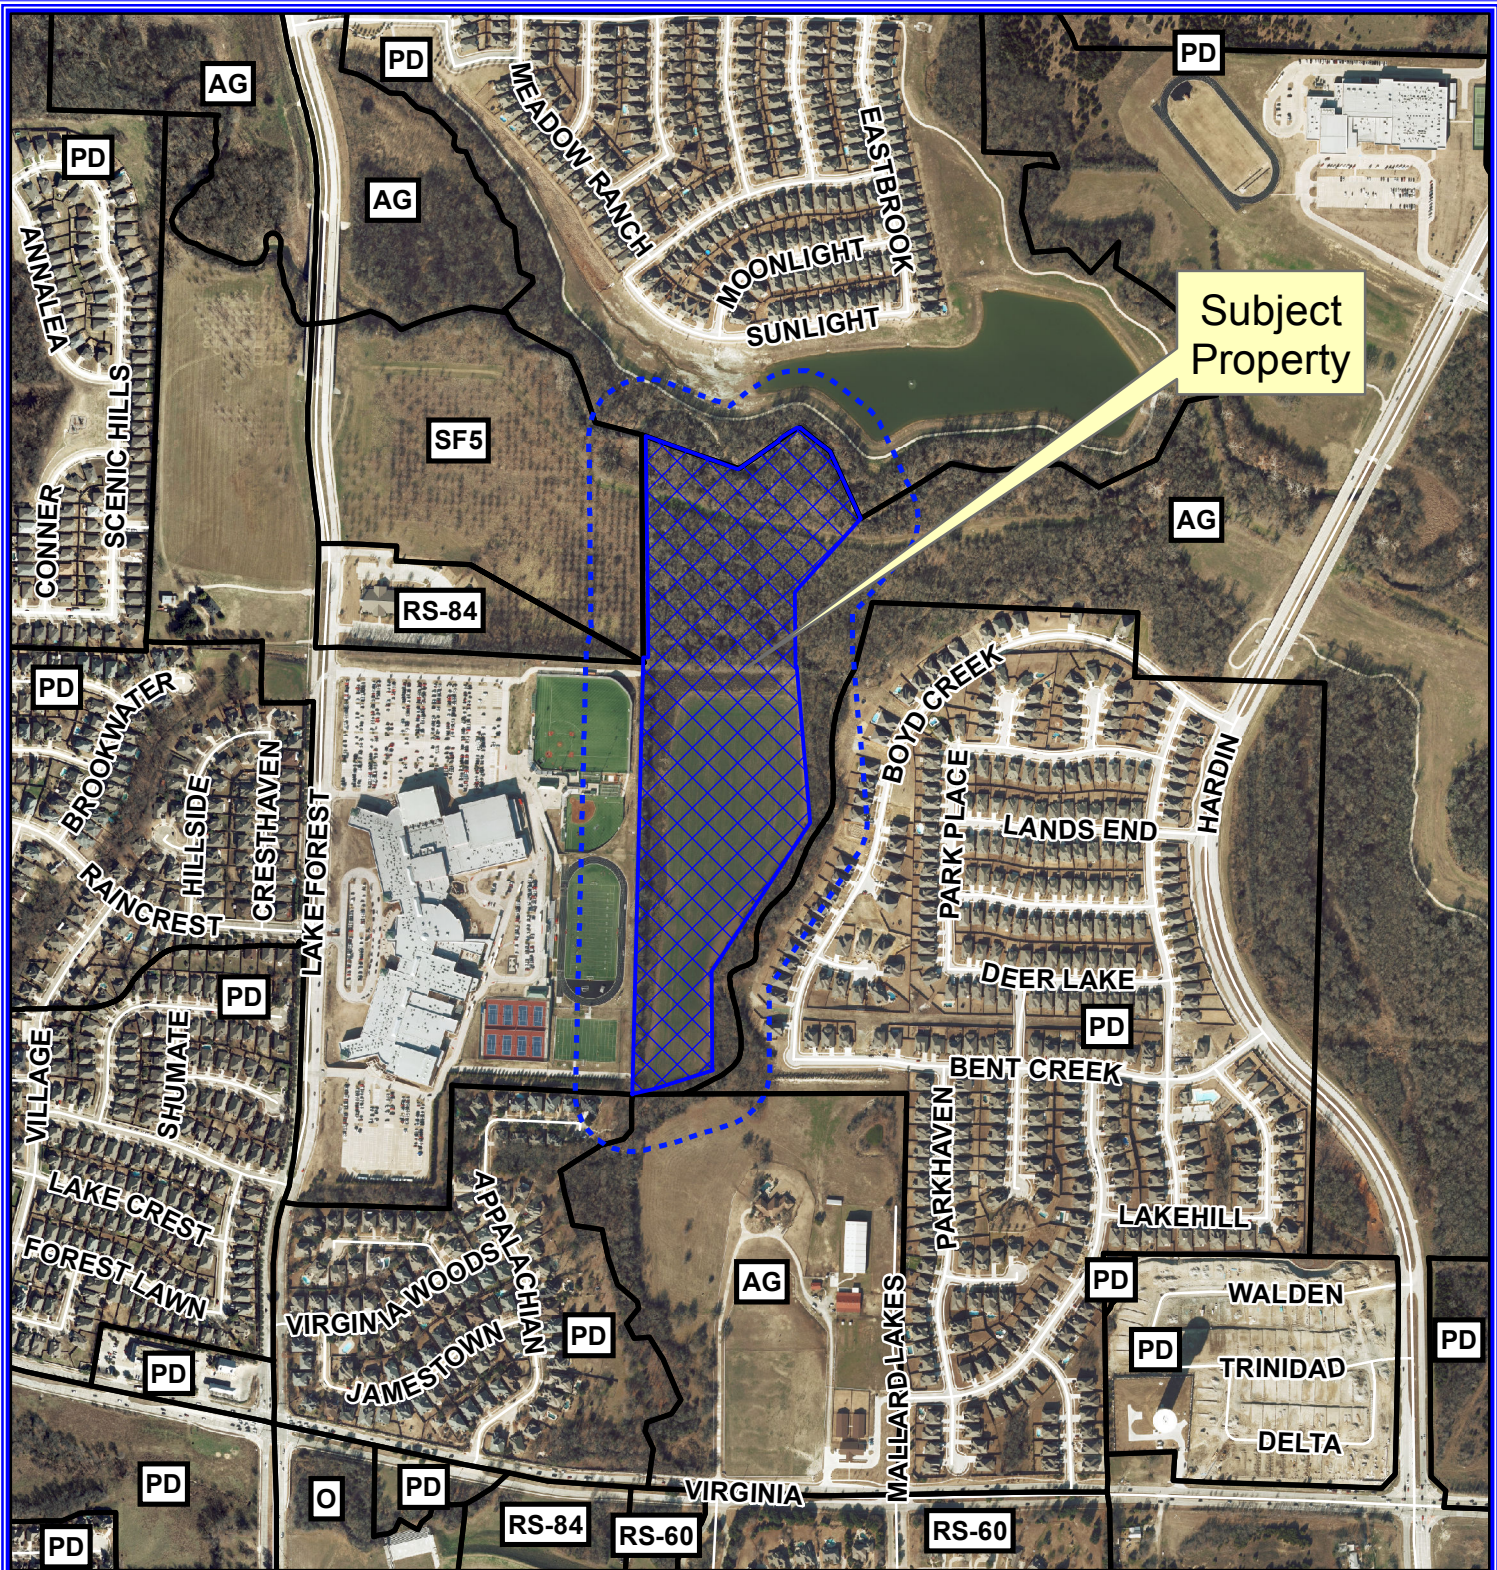

Notification Map

Case: 15-310Z

--- 200' Buffer

Vicinity Map

Subject Property

0 450 900 Feet

Notification Map

Case: 15-310Z

--- 200' Buffer

Vicinity Map