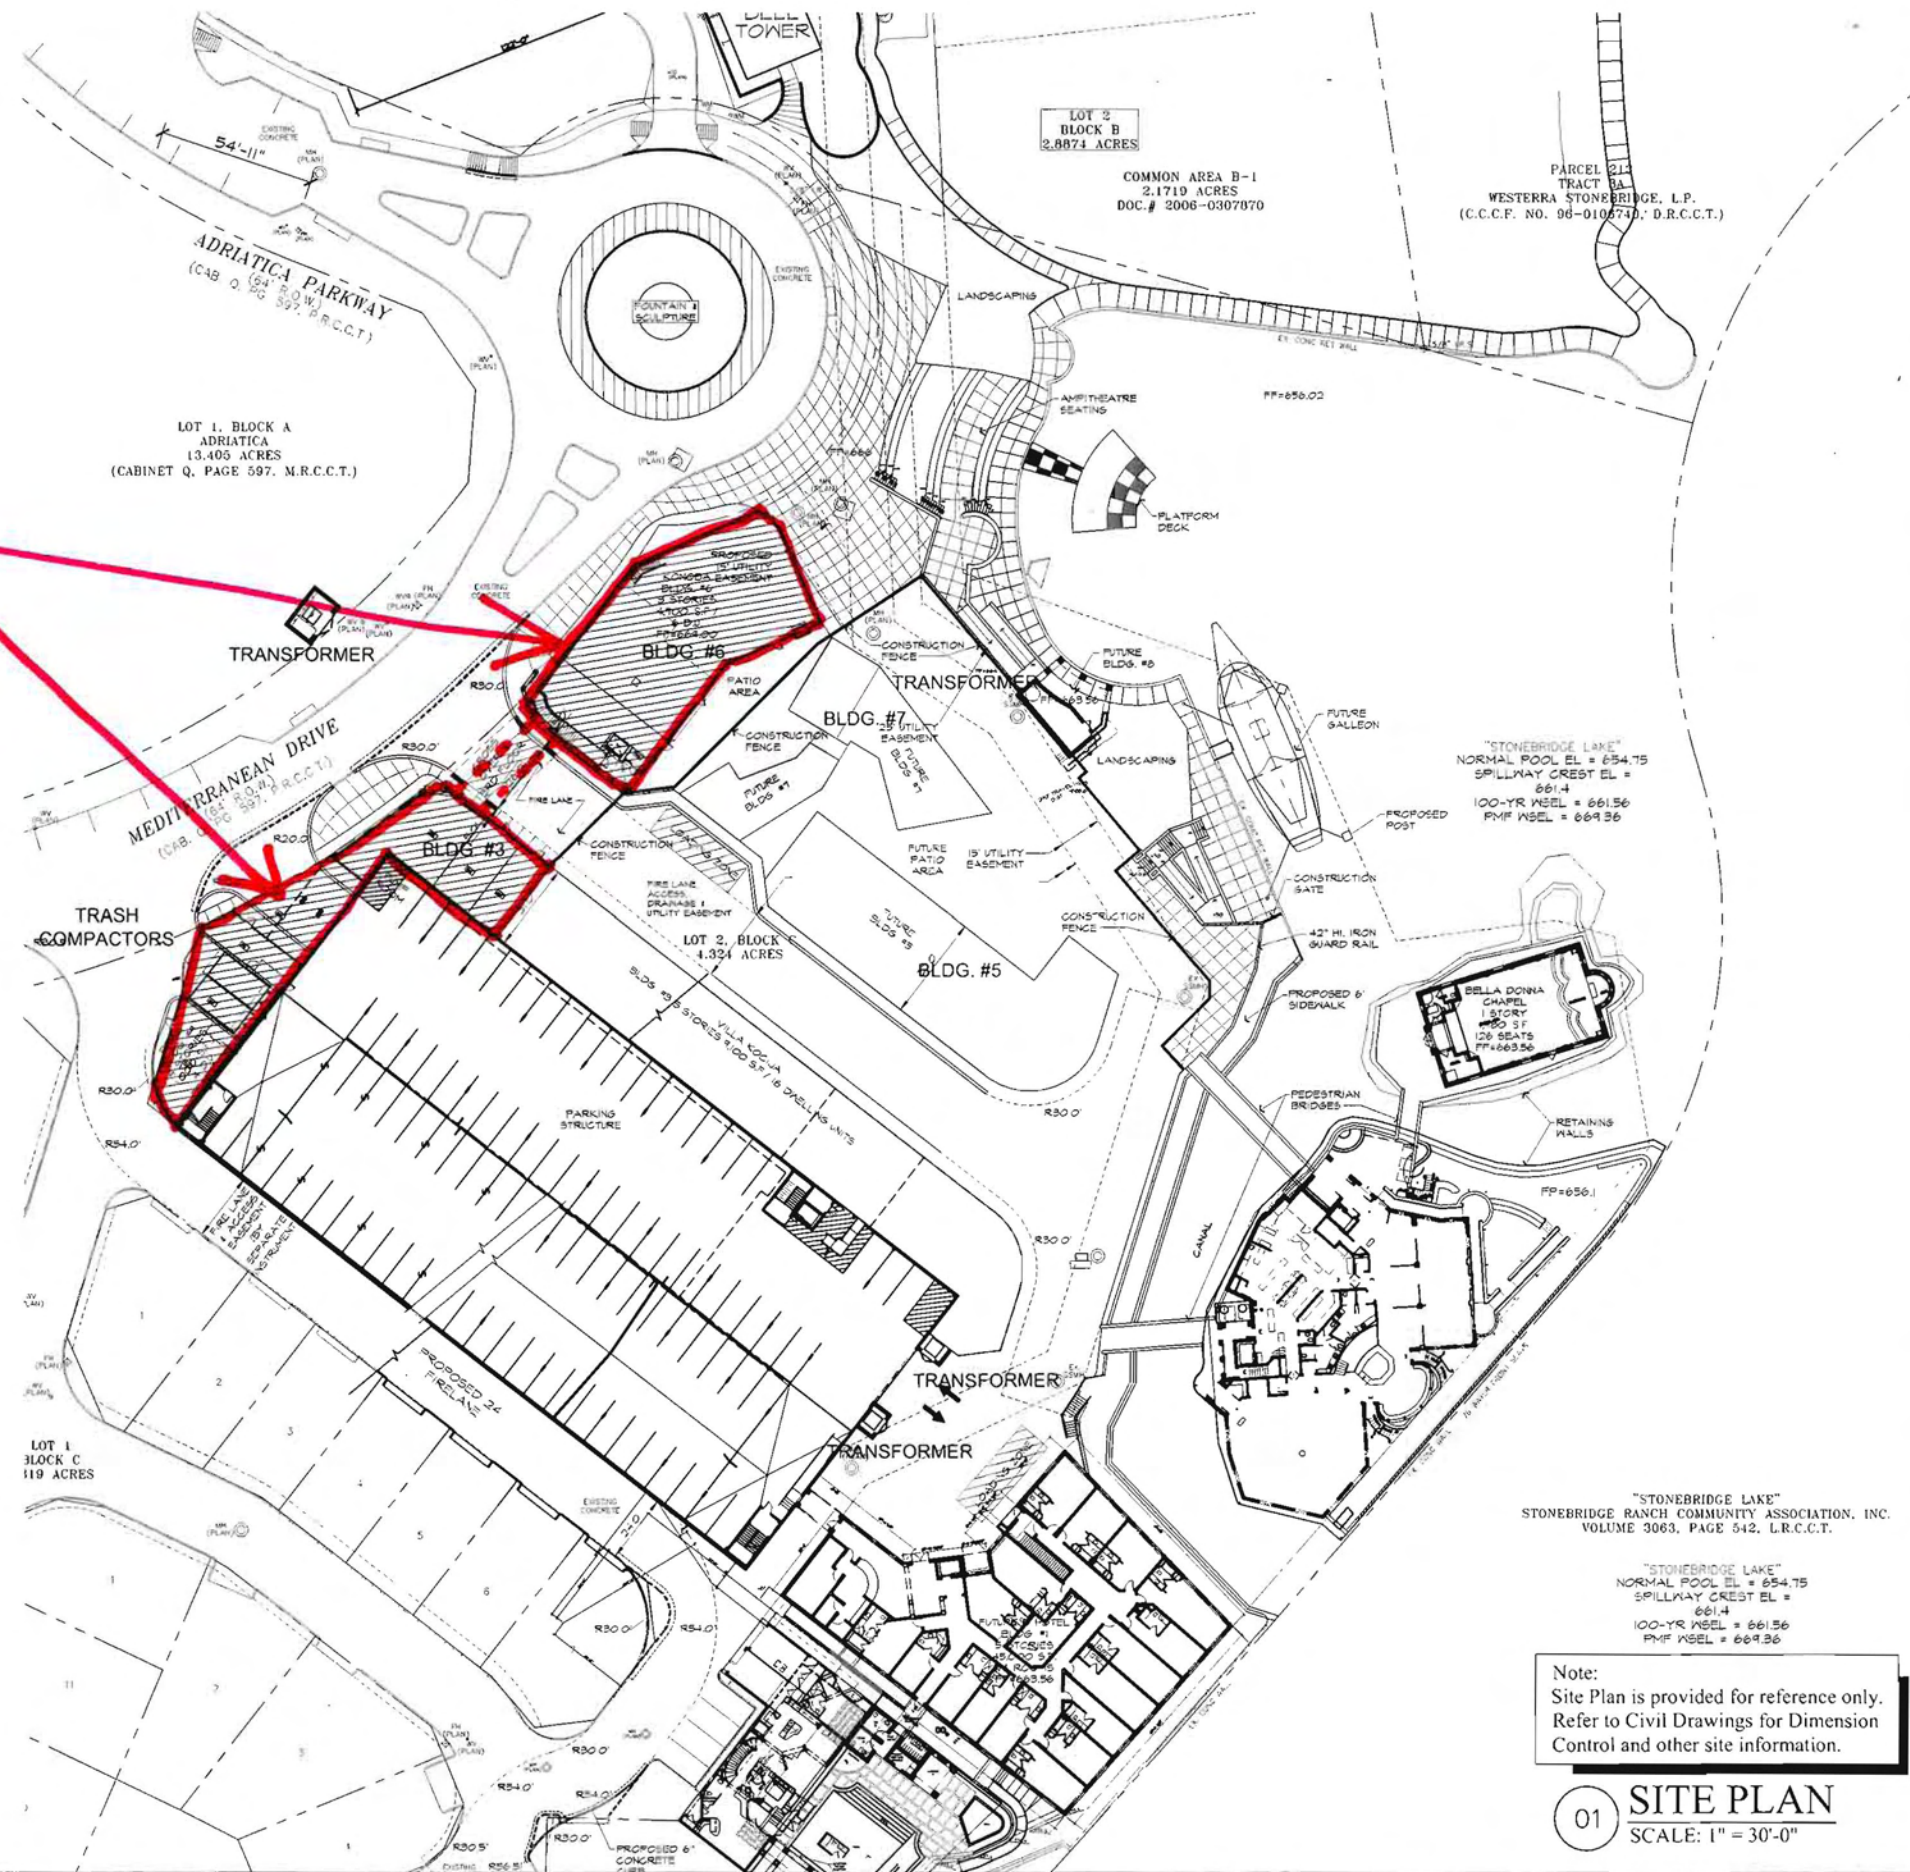

PHASE ONE OF THE HARBOR DISTRICT
(hatched and outlines in red)

01 SITE PLAN
SCALE: 1" = 30'-0"

No.	Date	Revision Description

401 Adriatic Parkway
McKinney, Texas 75034
Phone (972) 540-0304
Fax (972) 540-0309

7th Century Design, LLC
401 Adriatic Parkway
McKinney, Texas 75070
P. 972-540-0304 F. 972-540-0309
kdingman@blackard.net

EXHIBIT C

**The Harbor at Adriatica
Bldgs 3 & 6
McKinney, Texas**

Site Plan-
Phase I

Project: The Harbor Drawn by:
Date: Feb 18, 2010 Checked by:
Drawing Number:

A101

FUTURE PHASE II
OF HARBOR
BUILDINGS 3, 5, & 7

FUTURE RESTAURANT
& BANQUET FACILITY

EXISTING
CHAPEL

FUTURE
HOTEL

EXISTING
PARKING
GARAGE

EXHIBIT C

The Harbor at
Adriatica
Bldgs 3 & 6
McKinney, Texas

Site Plan-
Phase I

Project: The Harbor Drawn by:
Date: Feb. 13, 2010 Checked by:
Drawing Number

A101