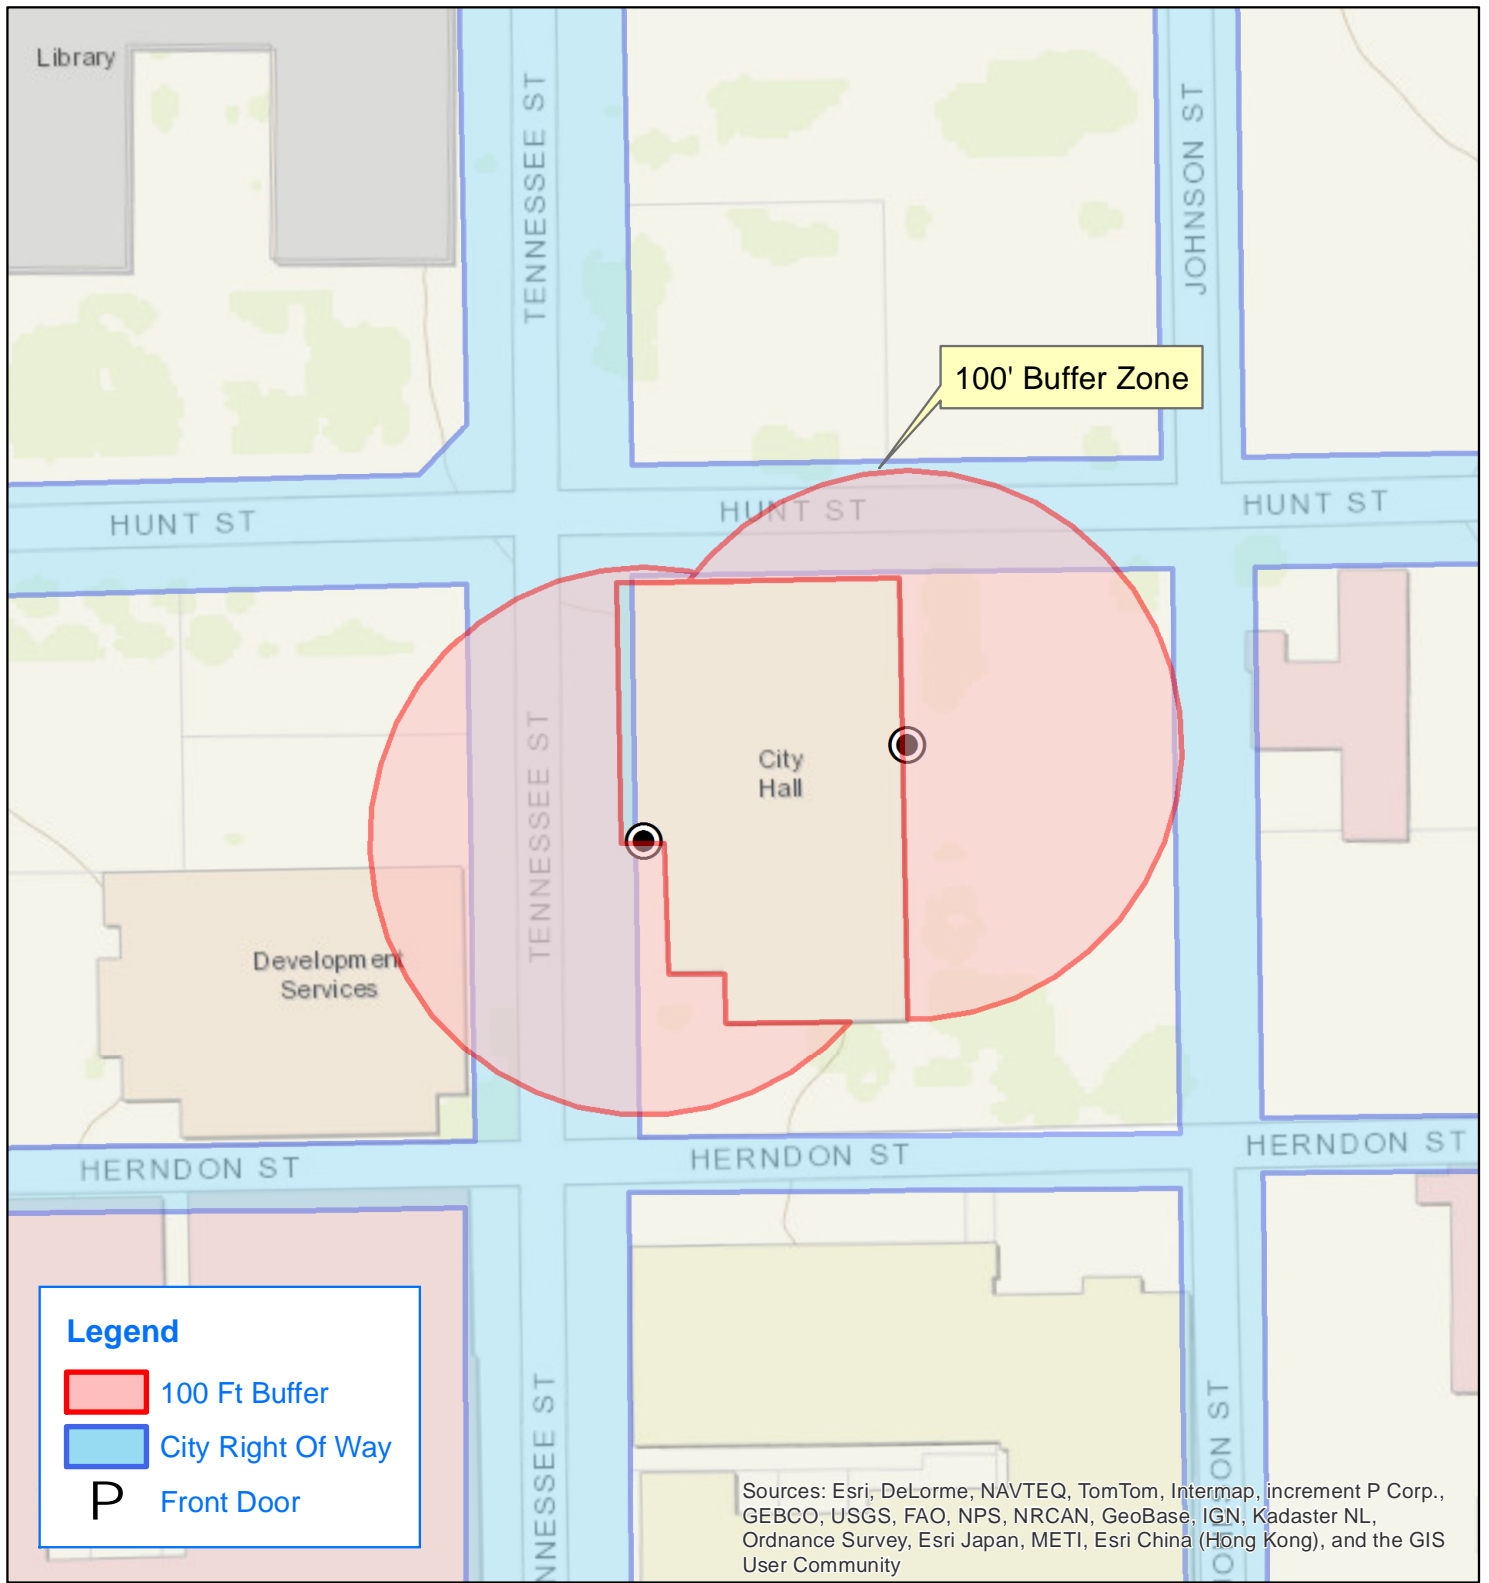

Path: Y:\GIS\Work\LaGrone\Arcmap-projects\Admin\CityFacilities\100Buffer\_SH\_090513\CityHall.mxd

**City of McKinney**  
City Hall  
222 N Tennessee Street

DISCLAIMER: This map and information contained in it were developed exclusively for use by the City of McKinney. Any use or reliance on this map by anyone else is at that party's risk and without liability to the City of McKinney, its officials or employees for any discrepancies, errors, or variances which may exist.