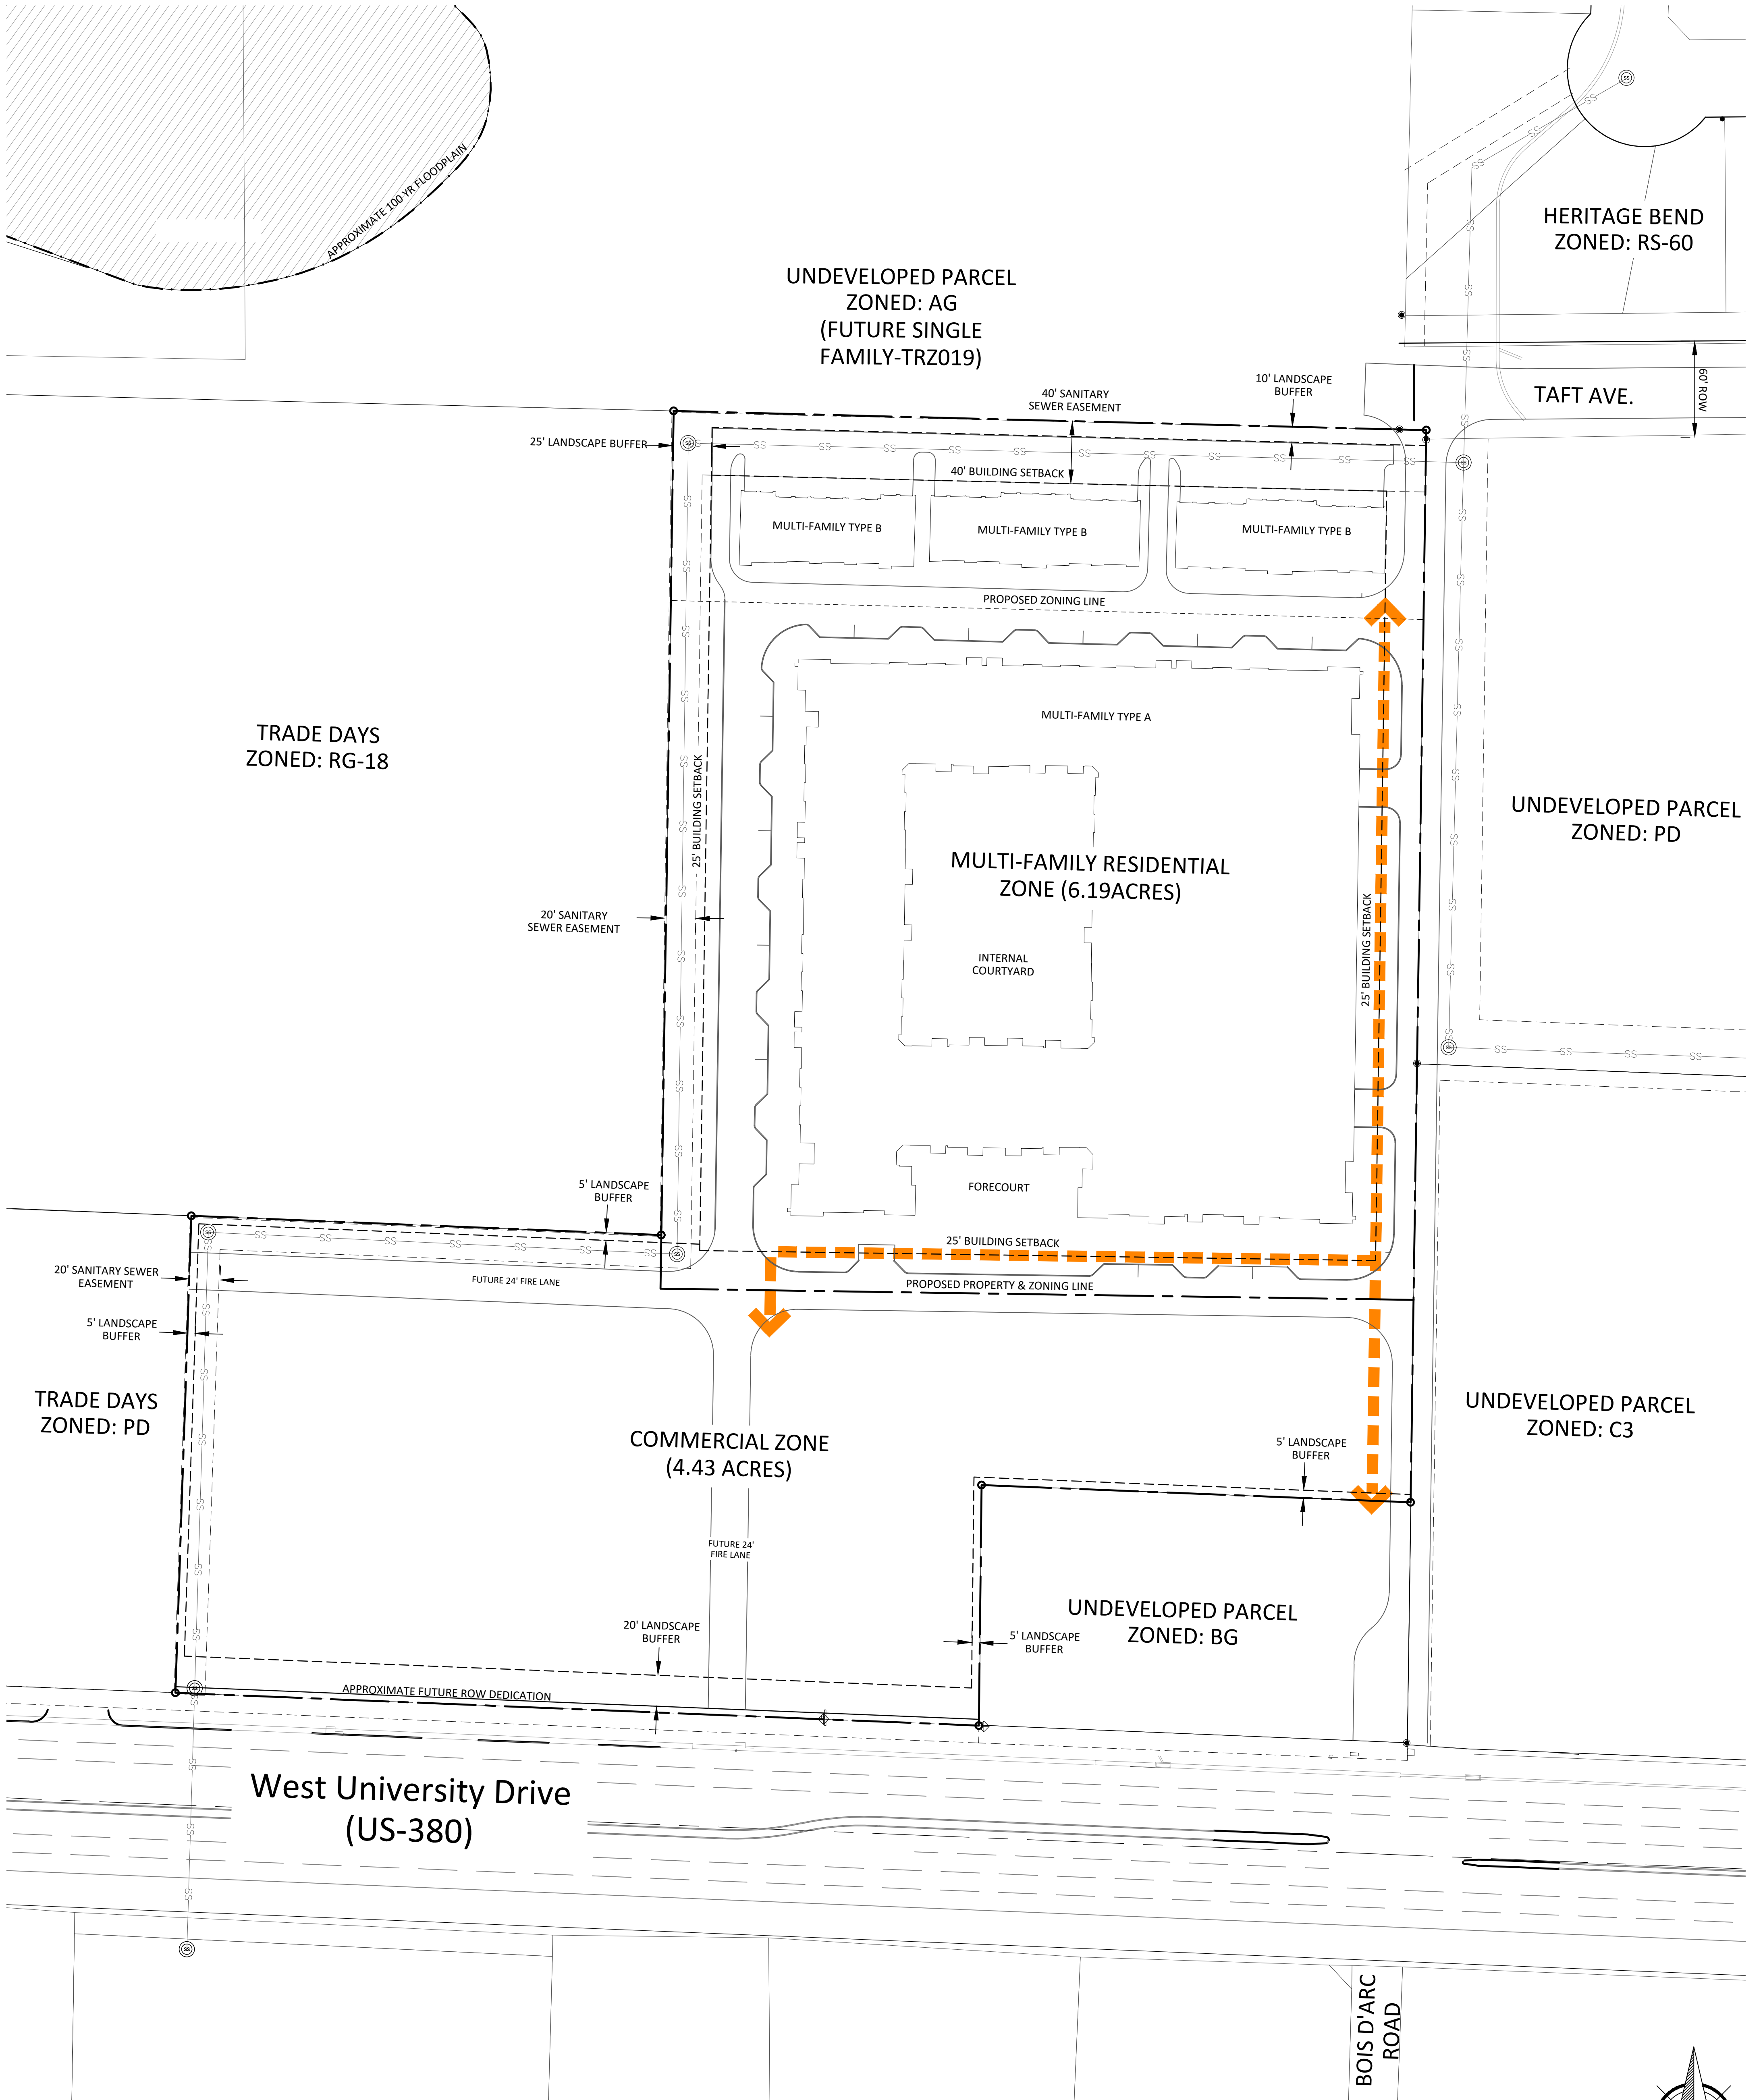

LEGEND

**MILLENNIUM PLACE AT MCKINNEY
(FOR INFORMATIONAL PURPOSES ONLY)**

City of McKinney
Collin County, Texas
06/25/2018

BGE BGE, INC
2595 DALLAS PARKWAY
SUITE 204
FRISCO, TX 75034

This concept plan is intended for conceptual developmental use and shall not be interpreted as an official or submitted document. All aerial and map images were attained from best available information. This plan is subject to change.