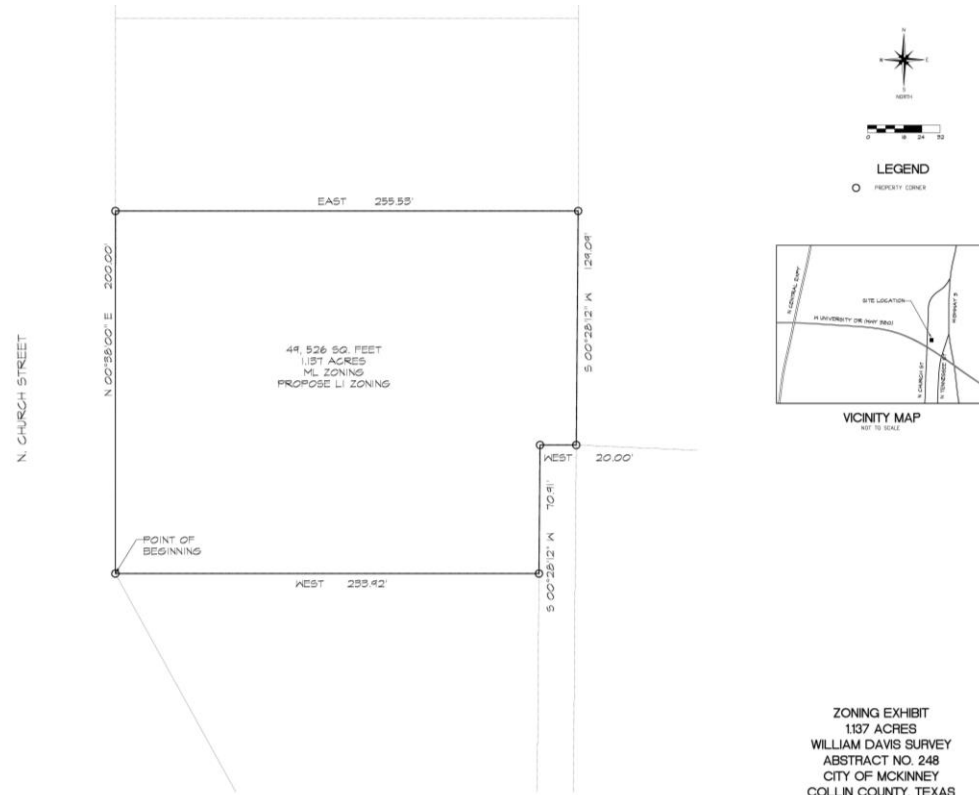

Collin County MHMR
Rezone
16-194Z

- MONEY MAGAZINE 2014 -

Location Map

Aerial Exhibit

Proposed Zoning Exhibit

01 - ZONING EXHIBIT

ZONING EXHIBIT
 1.151 ACRES
 WILLIAM DAVIS SURVEY
 ABSTRACT NO. 248
 CITY OF MCKINNEY
 COLLIN COUNTY, TEXAS