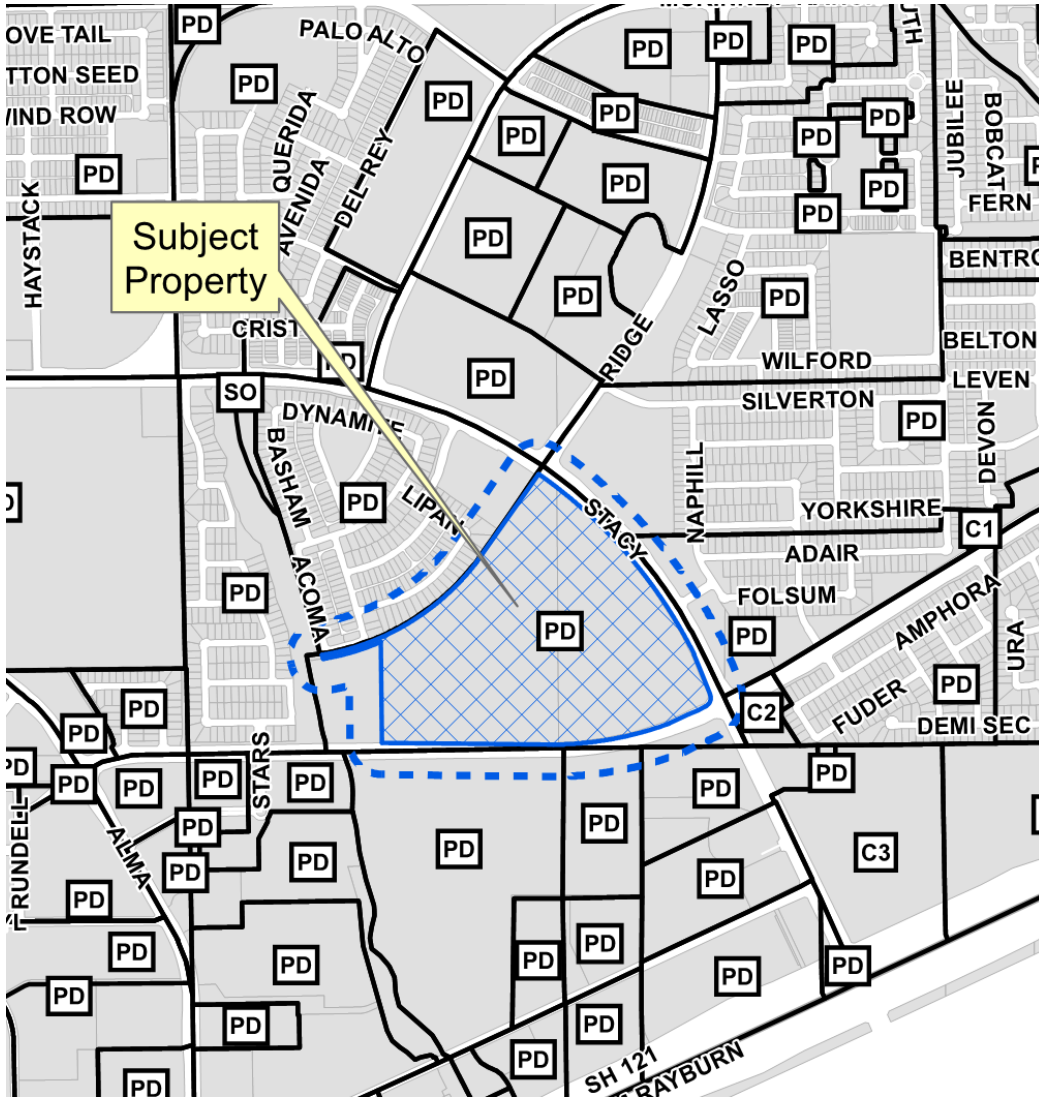

Frisco ISD Rezoning

19-009Z

Location Map

Looking southeast from Tuskegee

1.

Looking northwest toward subject property

2.

Aerial Exhibit

Vicinity Map

Proposed Zoning Exhibit