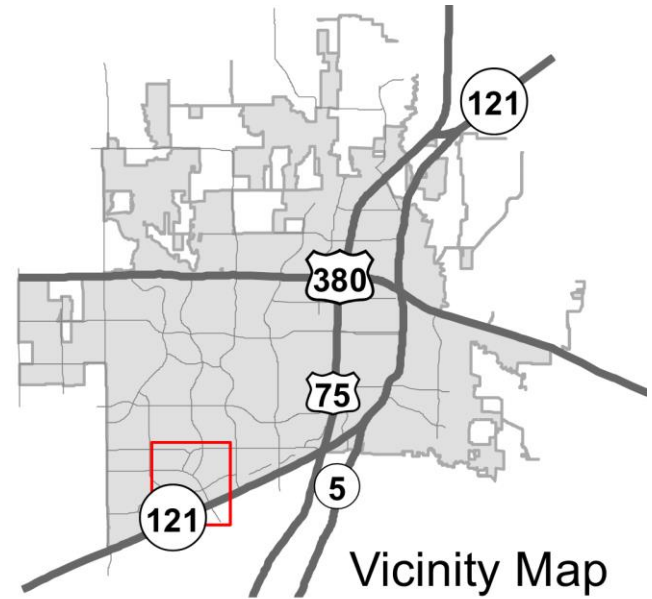

Frisco ISD Rezoning

19-009Z

Location Map

Looking southeast from Tuskegee

1.

Looking northwest toward subject property

2.

Aerial Exhibit

Vicinity Map

Proposed Zoning Exhibit