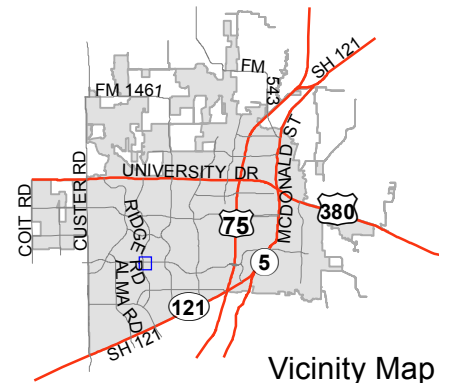

## Notification Map

Case: 14-331SUP

--- 200' Buffer