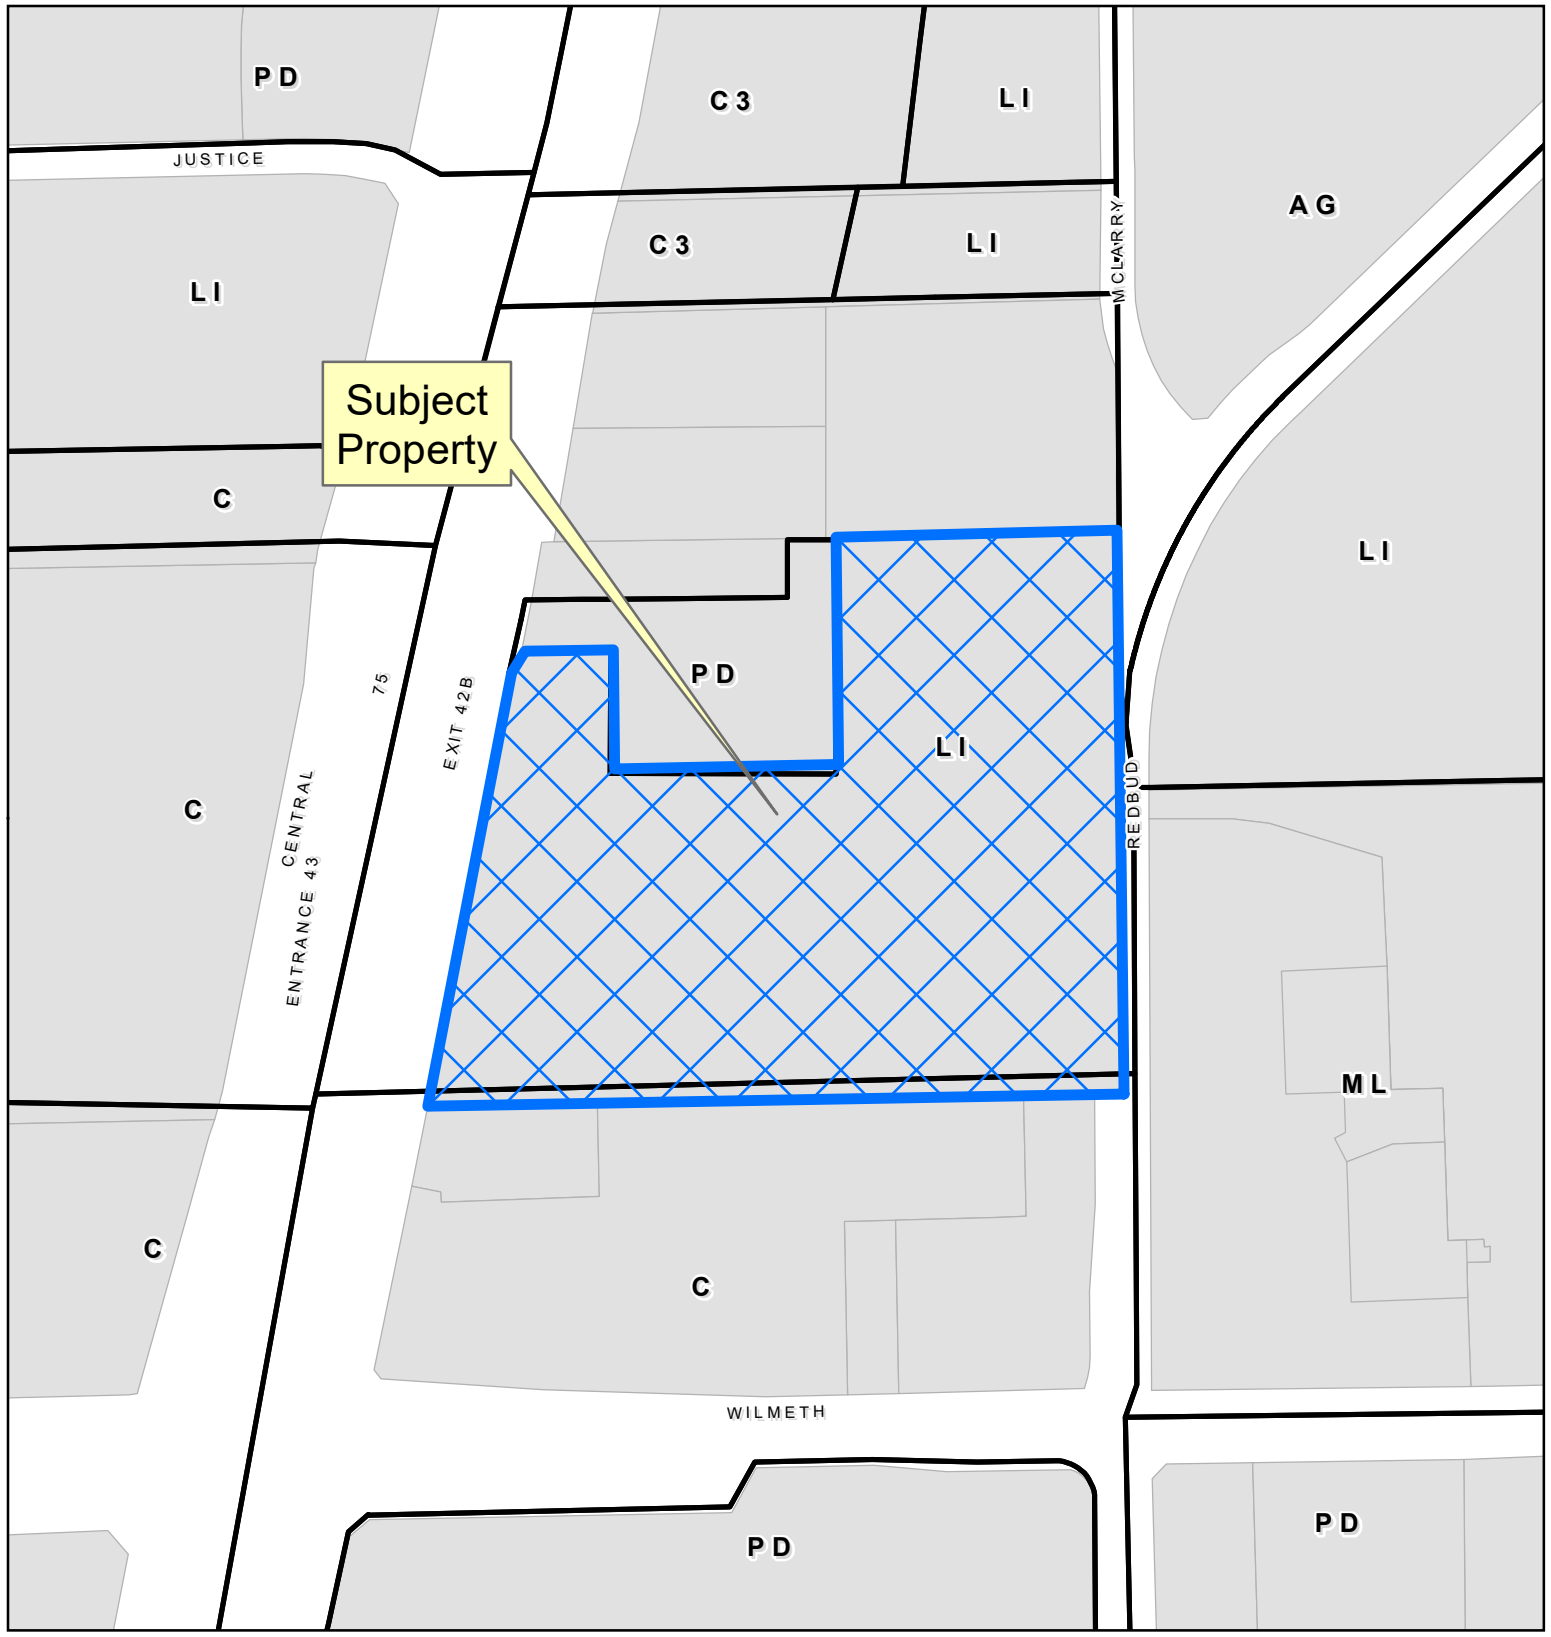

## Location Map

22-0062Z

0 160 320 Feet

Case

DISCLAIMER: This map and information contained in it were developed exclusively for use by the City of McKinney. Any use or reliance on this map by anyone else is at that party's risk and without liability to the City of McKinney, its officials or employees for any discrepancies, errors, or variances which may exist.

### Location Map

22-0062Z

DISCLAIMER: This map and information contained in it were developed exclusively for use by the City of McKinney. Any use or reliance on this map by anyone else is at that party's risk and without liability to the City of McKinney, its officials or employees, for any discrepancies, errors, or variances which may exist.