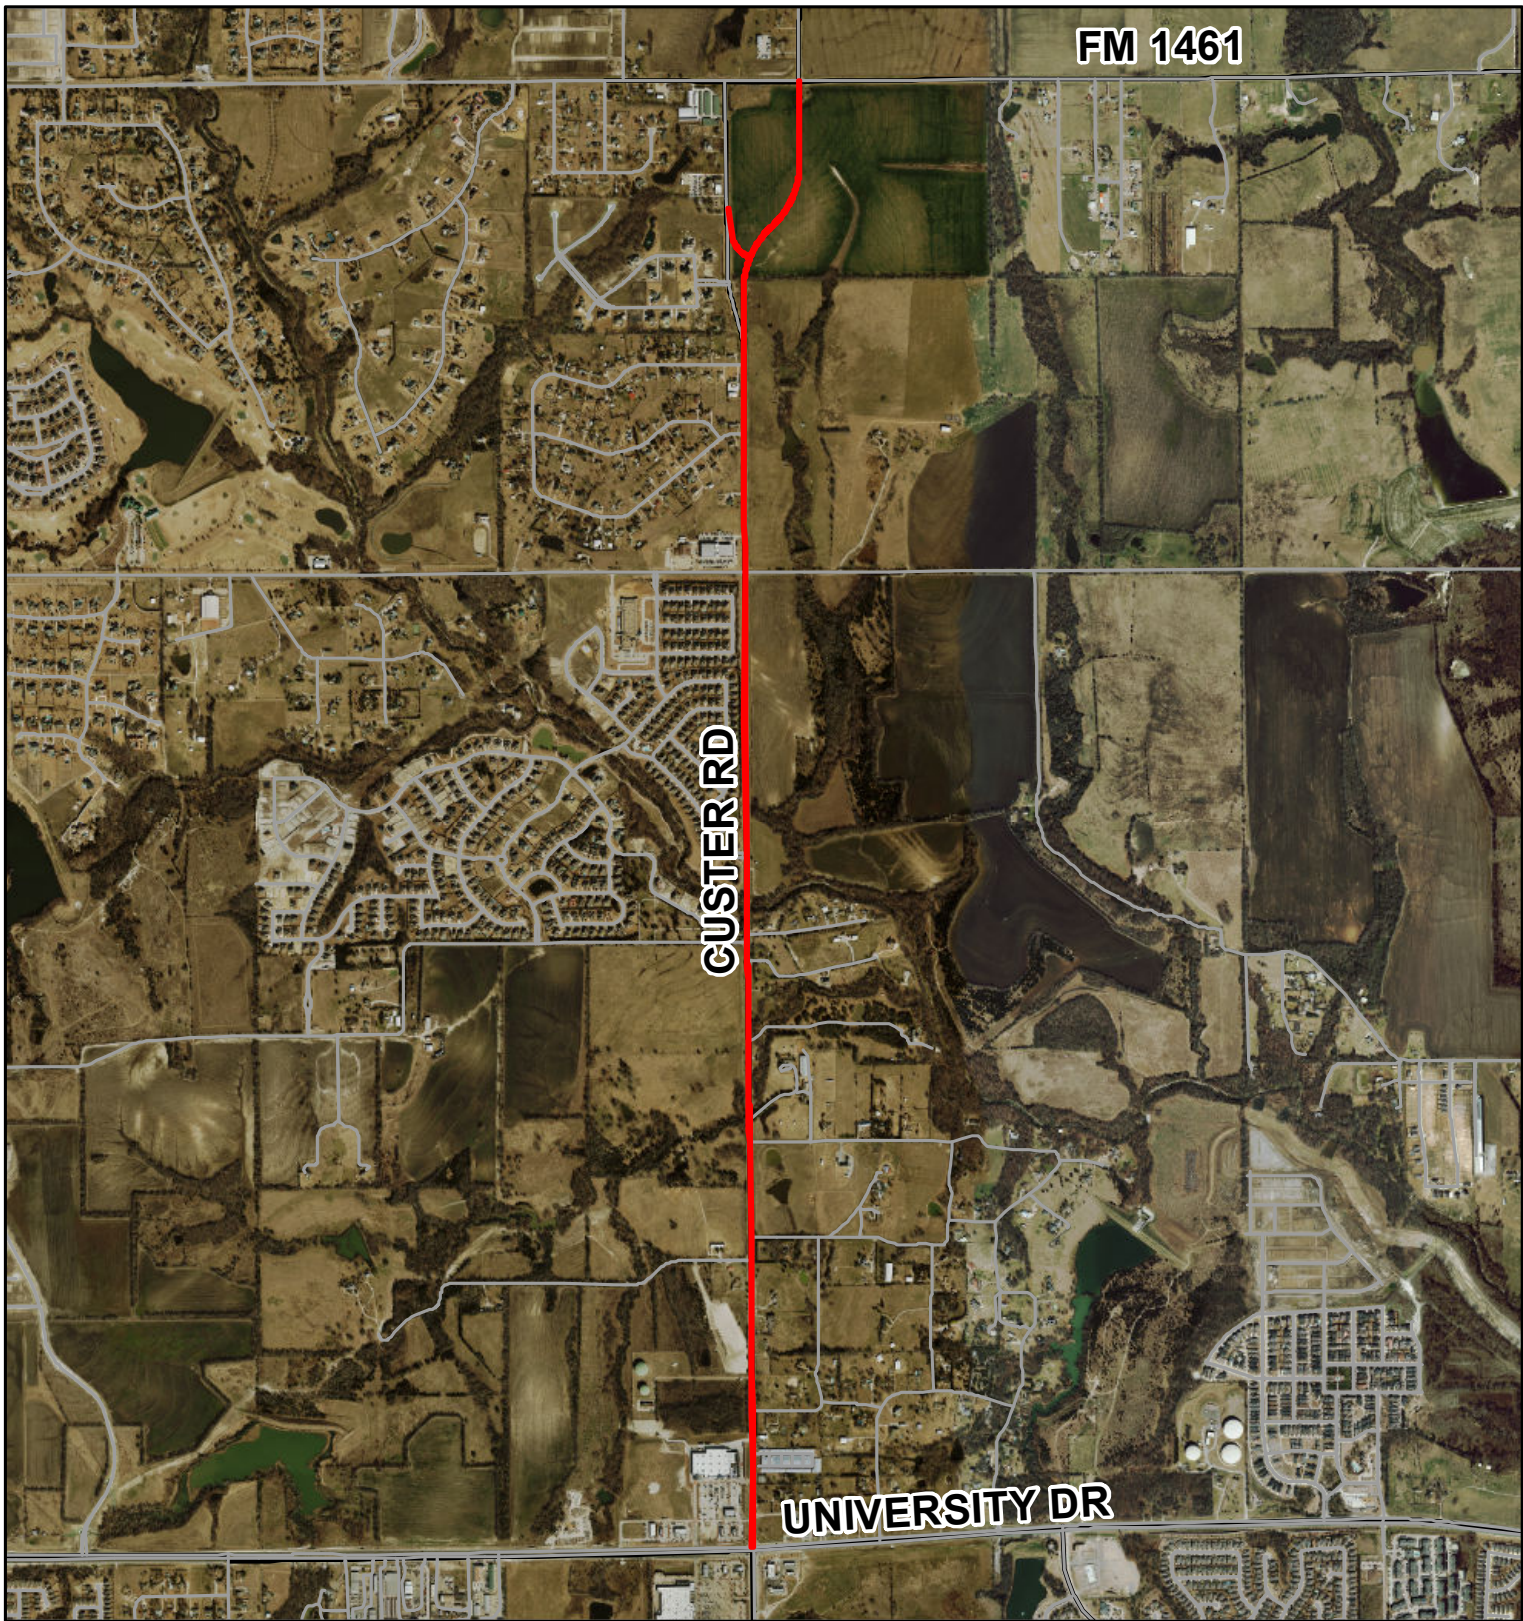

FM 1461

CUSTER RD

UNIVERSITY DR

Custer Road Utility Relocations US 380 to FM 1461

Vicinity Map

DISCLAIMER: This map and information contained in it were developed exclusively for use by the City of McKinney. Any use or reliance on this map by anyone else is at that party's risk and without liability to the City of McKinney, its officials or employees for any discrepancies, errors, or variances which may exist.

Path: C:\Users\carmona\Desktop\Engineering\Maps Paul Tucker\WA 1630.mxd

0 1,200 2,400 Feet

Custer Road Utility Relocations US 380 to FM 1461

Vicinity Map

DISCLAIMER: This map and information contained in it were developed exclusively for use by the City of McKinney. Any use or reliance on this map by anyone else is at that party's risk and without liability to the City of McKinney, its officials or employees for any discrepancies, errors, or variances which may exist.