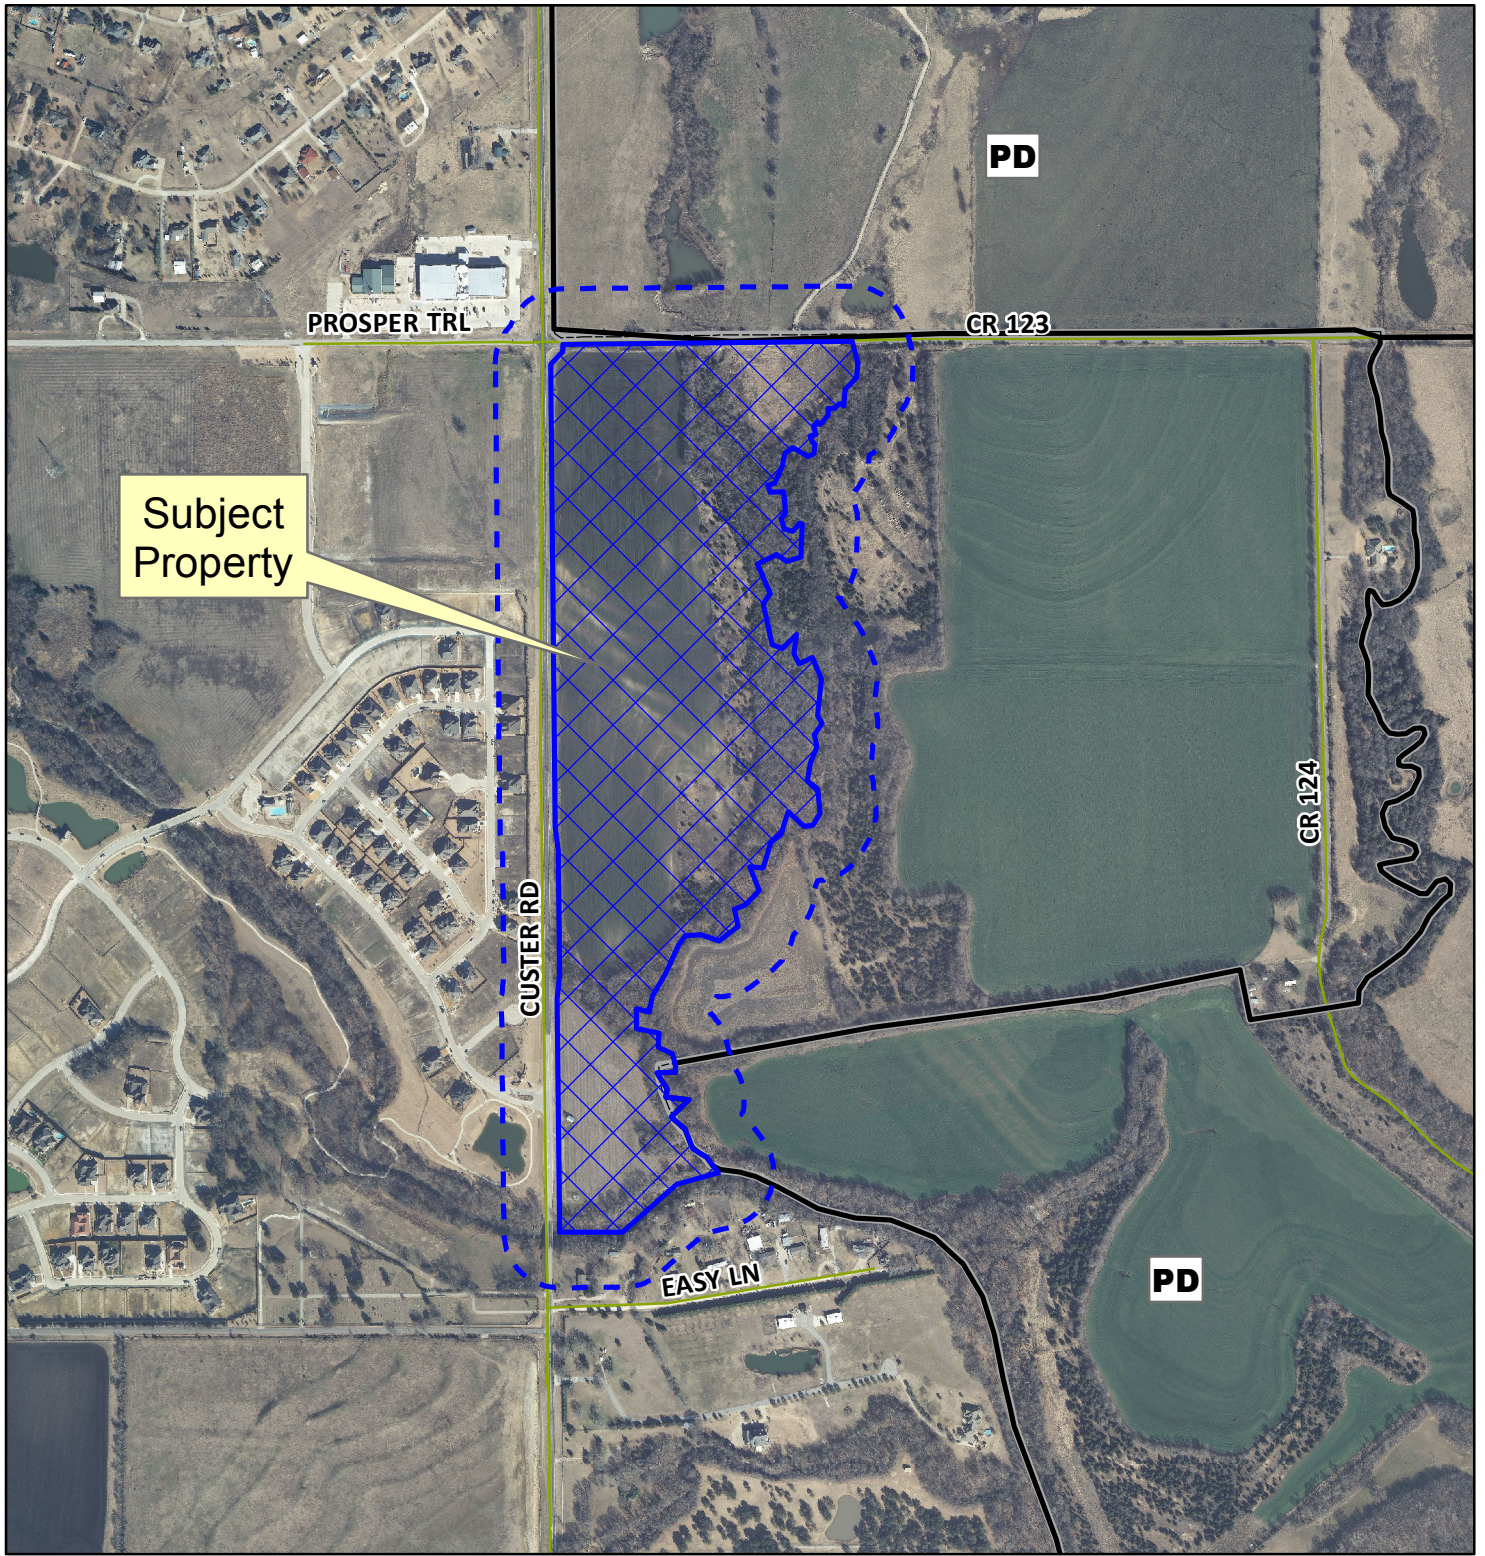

Subject Property

PD

PROSPER TRL

CR 123

CUSTER RD

CR 124

EASY LN

PD

Notification Map

Case: 12-067A

--- 200' Notification Buffer

Vicinity Map

Notification Map

Case: 12-067A

--- 200' Notification Buffer

Vicinity Map