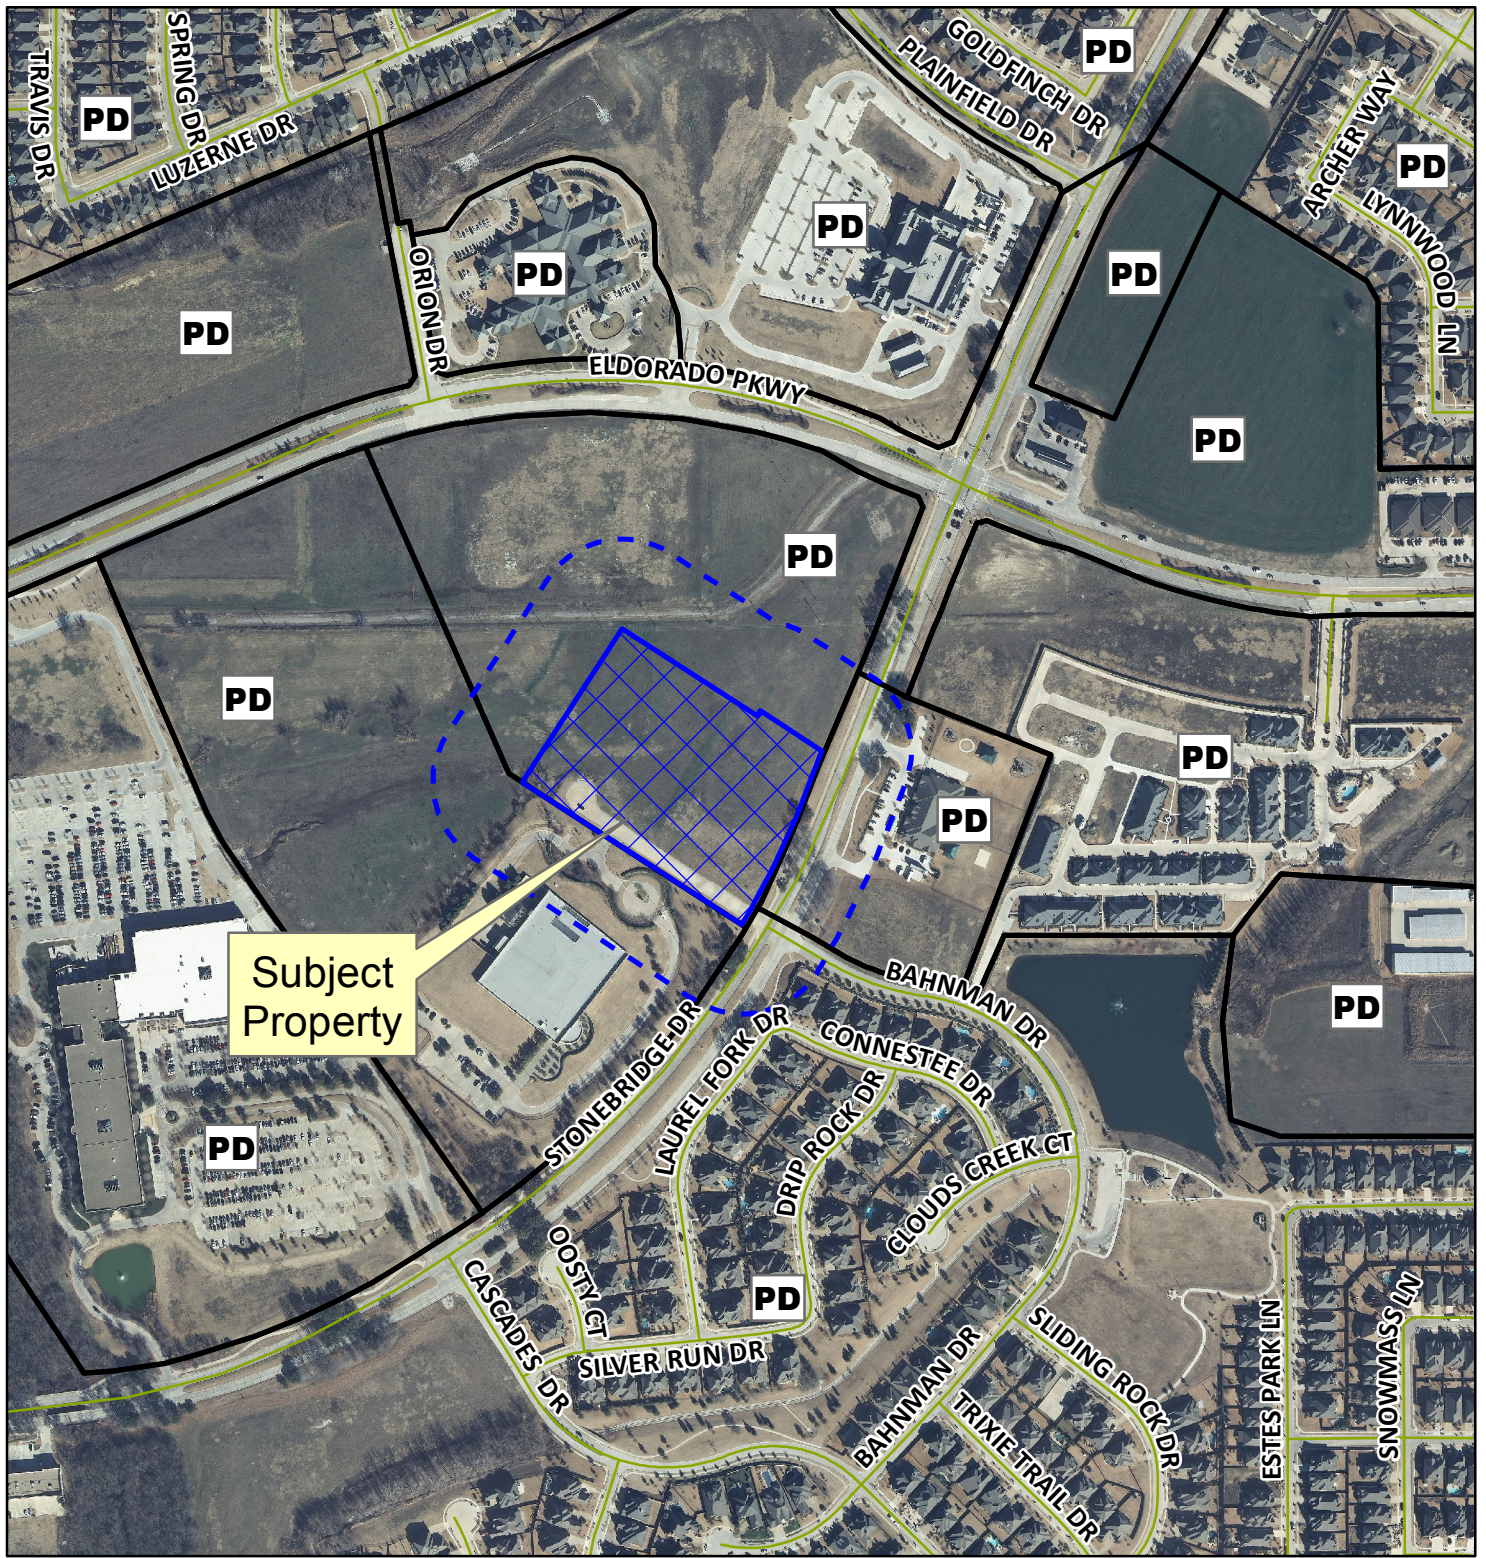

Subject Property

Notification Map

Case: 12-233SP

--- 200' Notification Buffer

Path: S:\MCKGIS\Notification\Projects\2012\12-233SP.mxd

DISCLAIMER: This map and information contained in it were developed exclusively for use by the City of McKinney. Any use or reliance on this map by anyone else is at that party's risk and without liability to the City of McKinney, its officials or employees for any discrepancies, errors, or variances which may exist.

Subject Property

Notification Map

Case: 12-233SP

--- 200' Notification Buffer